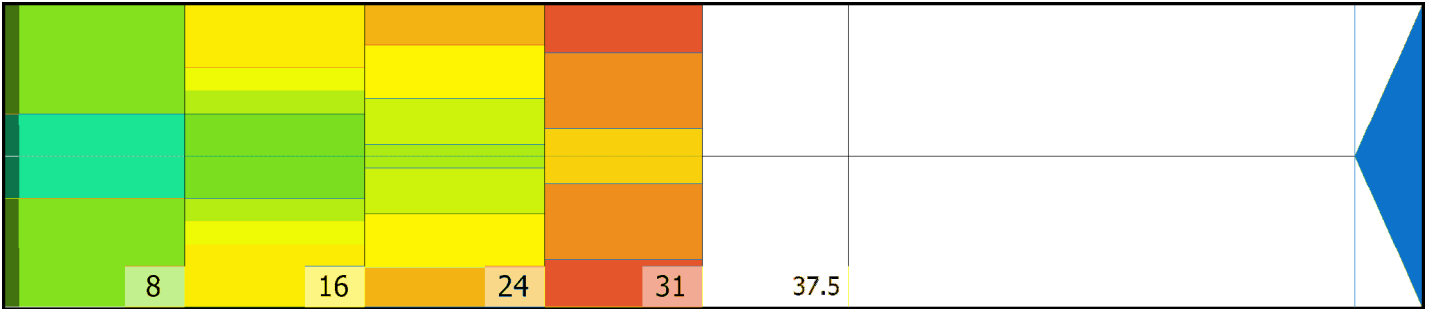

1PALLO 2020

Conditioner:

Cleaner:

Zone Configuration

Cleaner Transition

Mode: Clean and Condition

Speed: Quick Clean

Start Cleaner Spray: 0 Feet

Start Squeegee: 0 Feet

Start Conditioning: 6 Inches

Split Pattern: No

Zone 1	Avg	Ratio	Zone 2	Avg	Ratio
Left	40.0	1.6 : 1	Left	23.0	1.8 : 1
Right	40.0	1.6 : 1	Right	23.0	1.8 : 1
Center	62.0		Center	41.0	

Zone 3	Avg	Ratio	Zone 4	Avg	Ratio
Left	19.8	1.7 : 1	Left	8.2	2.4 : 1
Right	19.8	1.7 : 1	Right	8.2	2.4 : 1
Center	33.4		Center	20.0	

Zone 5	Avg	Ratio
Left	0.0	1.0 : 1
Right	0.0	1.0 : 1
Center	0.0	