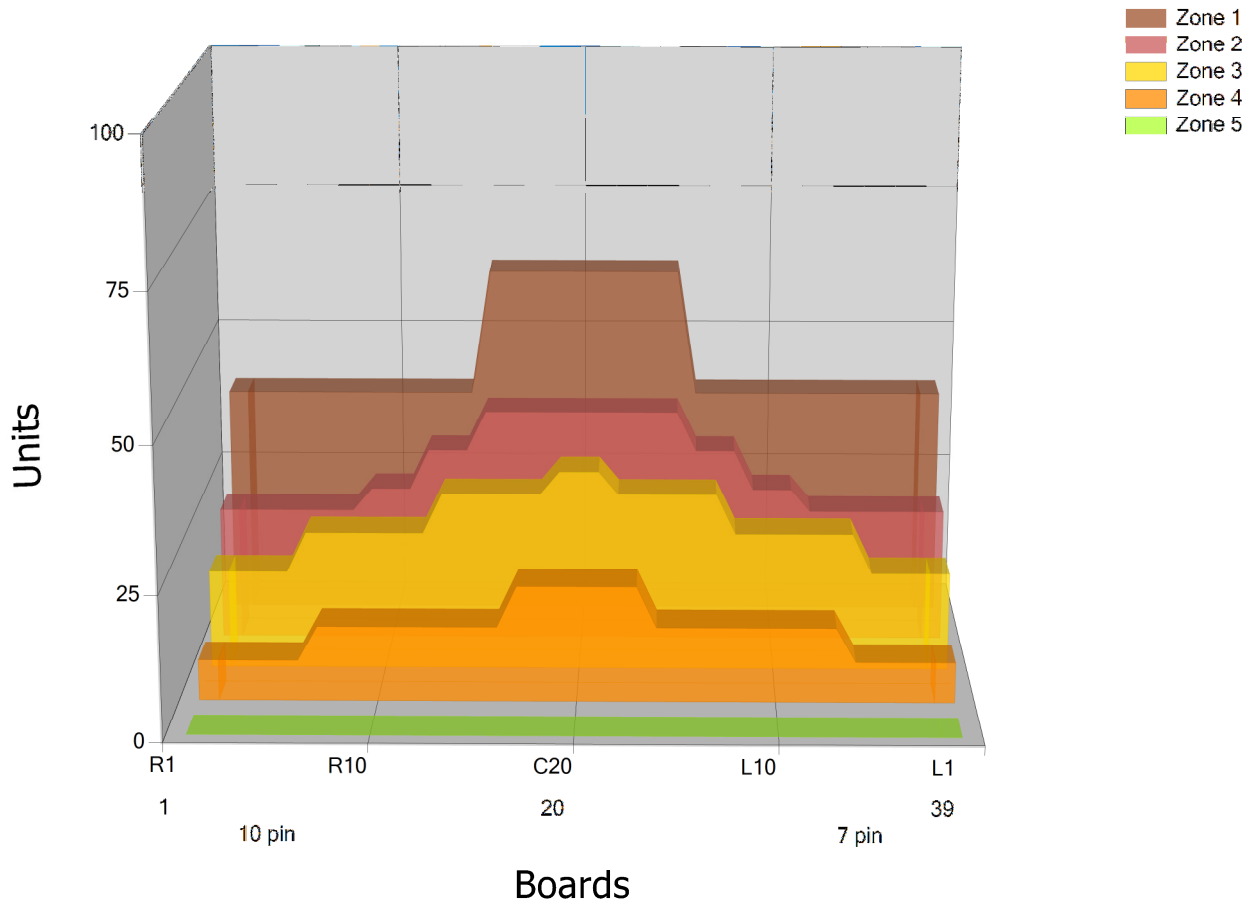

1PALLO 2020

Conditioner:

Cleaner:

Zone Configuration

Cleaner Transition

Mode: Clean and Condition

Speed: Quick Clean

Start Cleaner Spray: 0 Feet

Start Squeegee: 0 Feet

Start Conditioning: 6 Inches

Split Pattern: No

Zone 1	Avg	Ratio	Zone 2	Avg	Ratio
Left	40.0	1.6 : 1	Left	23.0	1.8 : 1
Right	40.0	1.6 : 1	Right	23.0	1.8 : 1
Center	62.0		Center	41.0	

Zone 3	Avg	Ratio	Zone 4	Avg	Ratio
Left	19.8	1.7 : 1	Left	8.2	2.4 : 1
Right	19.8	1.7 : 1	Right	8.2	2.4 : 1
Center	33.4		Center	20.0	

Zone 5	Avg	Ratio
Left	0.0	1.0 : 1
Right	0.0	1.0 : 1
Center	0.0	