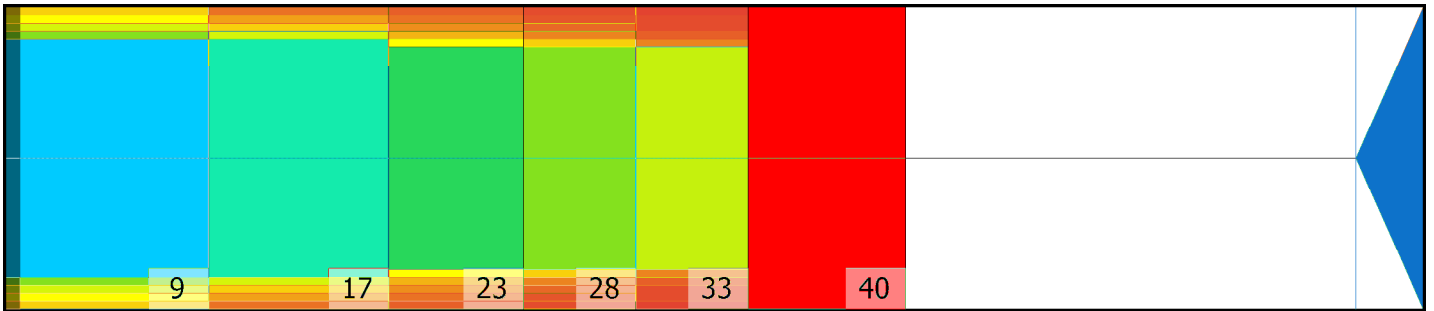

1PALLO 2.0

Conditioner:

Cleaner:

Zone Configuration

Cleaner Transition

Mode: Clean and Condition

Speed: Max Clean

Start Cleaner Spray: 0 Feet

Start Squeegee: 0 Feet

Start Conditioning: 6 Inches

Split Pattern: No

Zone 1	Avg	Ratio	Zone 2	Avg	Ratio
Left	62.0	1.3 : 1	Left	49.0	1.3 : 1
Right	62.0	1.3 : 1	Right	49.0	1.3 : 1
Center	80.0		Center	65.0	

Zone 3	Avg	Ratio	Zone 4	Avg	Ratio
Left	33.0	1.7 : 1	Left	24.2	1.7 : 1
Right	33.0	1.7 : 1	Right	24.2	1.7 : 1
Center	55.0		Center	40.0	

Zone 5	Avg	Ratio	Zone 6	Avg	Ratio
Left	18.0	1.8 : 1	Left	1.0	1.0 : 1
Right	18.0	1.8 : 1	Right	1.0	1.0 : 1
Center	32.0		Center	1.0	