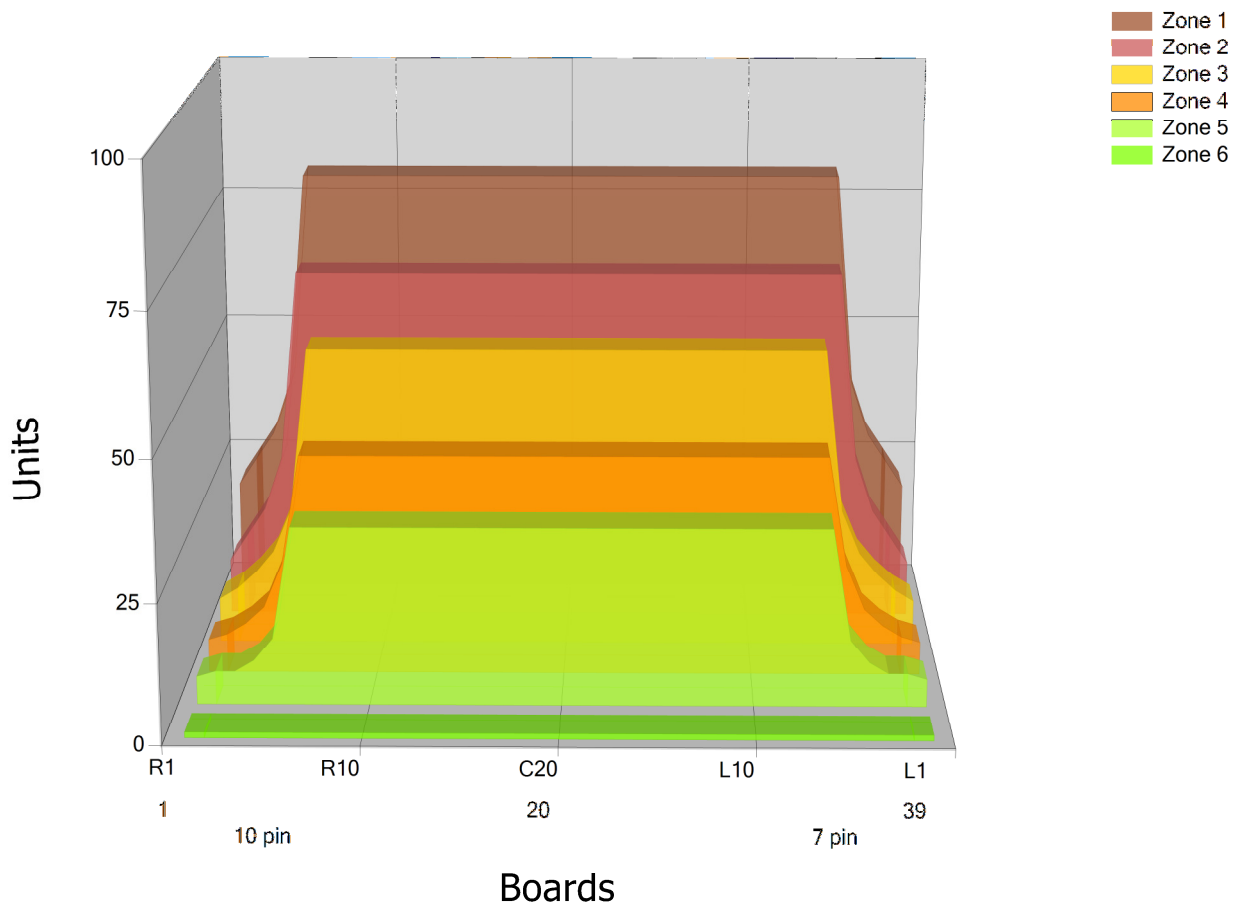

1PALLO 2.0

Conditioner:

Cleaner:

Zone Configuration

Cleaner Transition

Mode: Clean and Condition

Speed: Max Clean

Start Cleaner Spray: 0 Feet

Start Squeegee: 0 Feet

Start Conditioning: 6 Inches

Split Pattern: No

Zone 1	Avg	Ratio	Zone 2	Avg	Ratio
Left	62.0	1.3 : 1	Left	49.0	1.3 : 1
Right	62.0	1.3 : 1	Right	49.0	1.3 : 1
Center	80.0		Center	65.0	

Zone 3	Avg	Ratio	Zone 4	Avg	Ratio
Left	33.0	1.7 : 1	Left	24.2	1.7 : 1
Right	33.0	1.7 : 1	Right	24.2	1.7 : 1
Center	55.0		Center	40.0	

Zone 5	Avg	Ratio	Zone 6	Avg	Ratio
Left	18.0	1.8 : 1	Left	1.0	1.0 : 1
Right	18.0	1.8 : 1	Right	1.0	1.0 : 1
Center	32.0		Center	1.0	