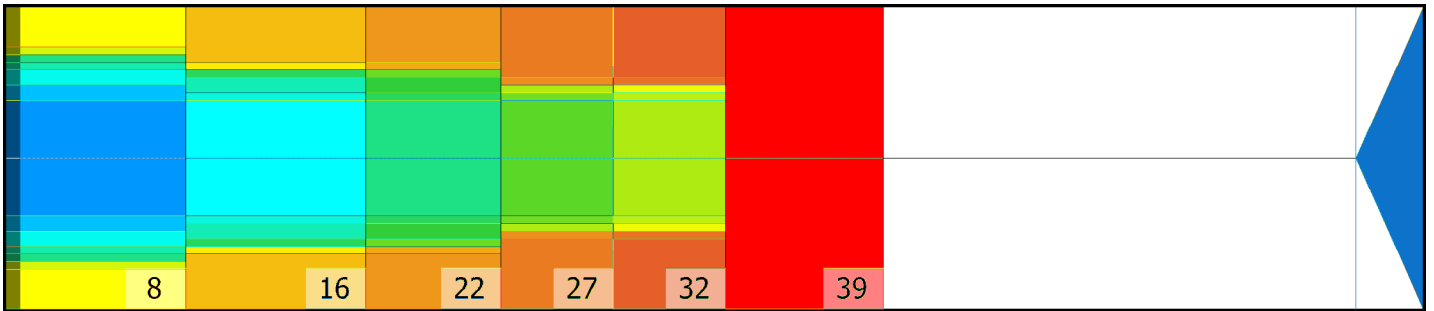

## Zone Configuration

Cleaner Transition

Mode: Clean and Condition

Speed: Max Clean

Start Cleaner Spray: 0 Feet

Start Squeegee: 0 Feet

Start Conditioning: 6 Inches

Split Pattern: No

Zone 1	Avg	Ratio	Zone 2	Avg	Ratio
Left	33.0	2.6 : 1	Left	18.0	4.2 : 1
Right	33.0	2.6 : 1	Right	18.0	4.2 : 1
Center	85.0		Center	75.0	

Zone 3	Avg	Ratio	Zone 4	Avg	Ratio
Left	14.0	4.3 : 1	Left	11.0	4.1 : 1
Right	14.0	4.3 : 1	Right	11.0	4.1 : 1
Center	60.0		Center	45.0	

Zone 5	Avg	Ratio	Zone 6	Avg	Ratio
Left	8.0	4.4 : 1	Left	1.0	1.0 : 1
Right	8.0	4.4 : 1	Right	1.0	1.0 : 1
Center	35.0		Center	1.0	