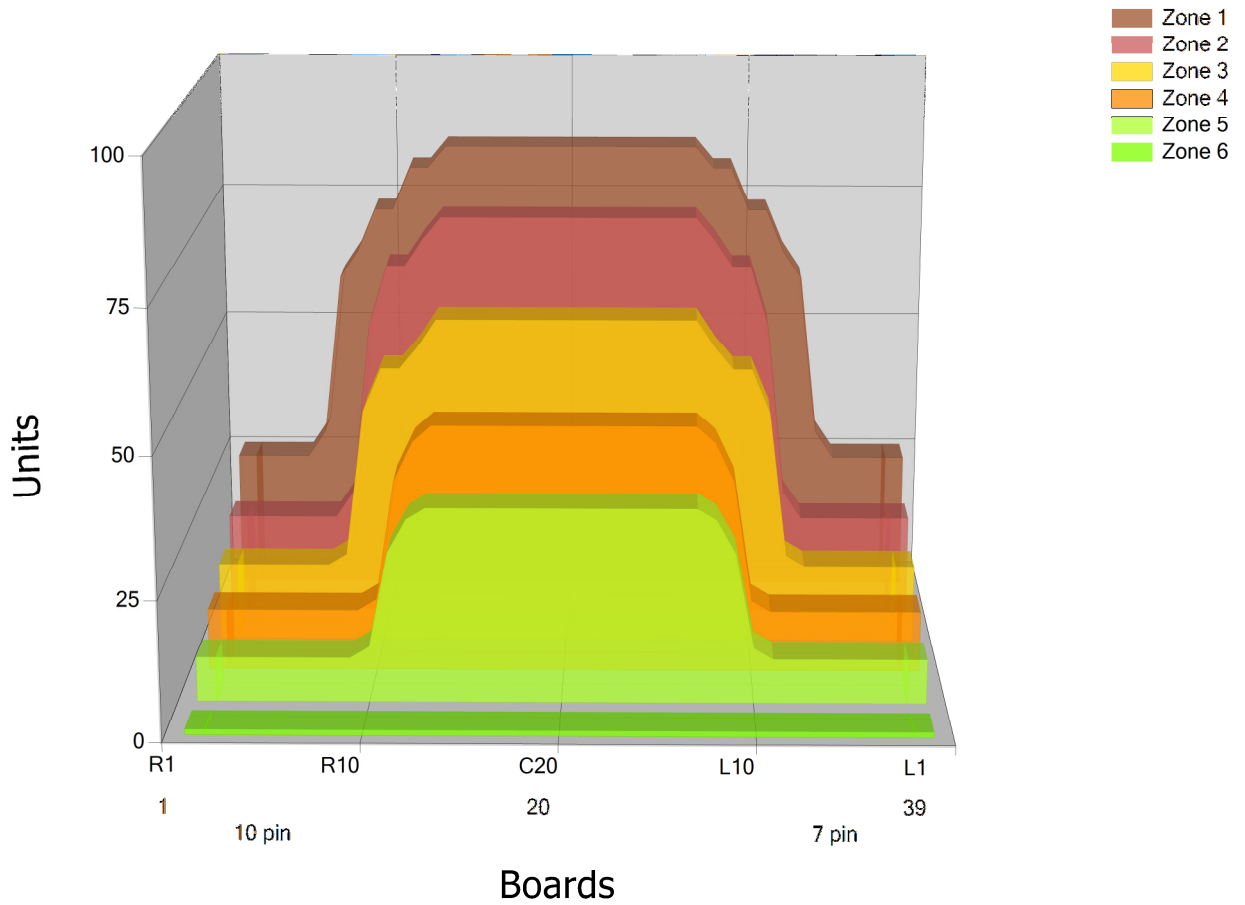

## Zone Configuration

Cleaner Transition

Mode: Clean and Condition

Speed: Max Clean

Start Cleaner Spray: 0 Feet

Start Squeegee: 0 Feet

Start Conditioning: 6 Inches

Split Pattern: No

Zone 1	Avg	Ratio	Zone 2	Avg	Ratio
Left	33.0	2.6 : 1	Left	18.0	4.2 : 1
Right	33.0	2.6 : 1	Right	18.0	4.2 : 1
Center	85.0		Center	75.0	

Zone 3	Avg	Ratio	Zone 4	Avg	Ratio
Left	14.0	4.3 : 1	Left	11.0	4.1 : 1
Right	14.0	4.3 : 1	Right	11.0	4.1 : 1
Center	60.0		Center	45.0	

Zone 5	Avg	Ratio	Zone 6	Avg	Ratio
Left	8.0	4.4 : 1	Left	1.0	1.0 : 1
Right	8.0	4.4 : 1	Right	1.0	1.0 : 1
Center	35.0		Center	1.0	