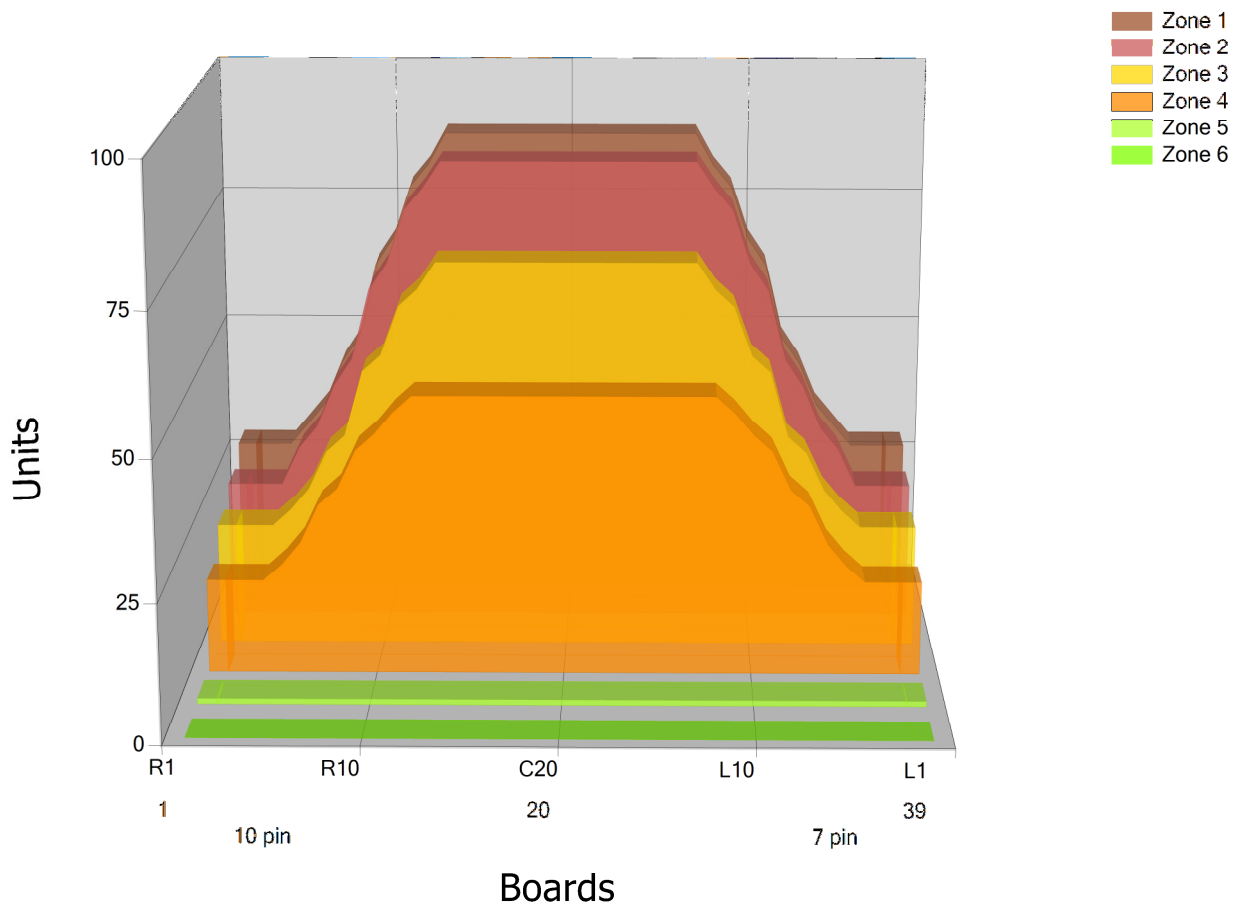

# 2ND NIGHT C

Conditioner:

Cleaner:

## Zone Configuration

Cleaner Transition

Mode: Clean and Condition

Speed: Quick Clean

Start Cleaner Spray: 0 Feet

Start Squeegee: 0 Feet

Start Conditioning: 6 Inches

Split Pattern: No

Zone 1	Avg	Ratio	Zone 2	Avg	Ratio
Left	33.6	2.6 : 1	Left	32.4	2.7 : 1
Right	33.6	2.6 : 1	Right	32.4	2.7 : 1
Center	88.0		Center	86.0	

Zone 3	Avg	Ratio	Zone 4	Avg	Ratio
Left	26.8	2.6 : 1	Left	21.8	2.3 : 1
Right	26.8	2.6 : 1	Right	21.8	2.3 : 1
Center	71.0		Center	51.0	

Zone 5	Avg	Ratio	Zone 6	Avg	Ratio
Left	1.0	1.0 : 1	Left	0.0	1.0 : 1
Right	1.0	1.0 : 1	Right	0.0	1.0 : 1
Center	1.0		Center	0.0	