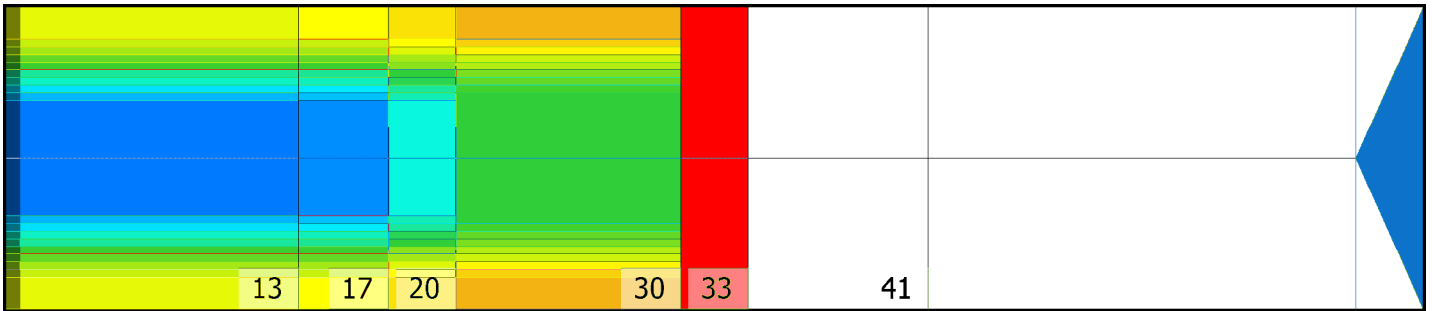

## Zone Configuration

Cleaner Transition

Mode: Clean and Condition

Speed: Quick Clean

Start Cleaner Spray: 0 Feet

Start Squeegee: 0 Feet

Start Conditioning: 6 Inches

Split Pattern: No

Zone 1	Avg	Ratio	Zone 2	Avg	Ratio
Left	33.6	2.6 : 1	Left	32.4	2.7 : 1
Right	33.6	2.6 : 1	Right	32.4	2.7 : 1
Center	88.0		Center	86.0	

Zone 3	Avg	Ratio	Zone 4	Avg	Ratio
Left	26.8	2.6 : 1	Left	21.8	2.3 : 1
Right	26.8	2.6 : 1	Right	21.8	2.3 : 1
Center	71.0		Center	51.0	

Zone 5	Avg	Ratio	Zone 6	Avg	Ratio
Left	1.0	1.0 : 1	Left	0.0	1.0 : 1
Right	1.0	1.0 : 1	Right	0.0	1.0 : 1
Center	1.0		Center	0.0	