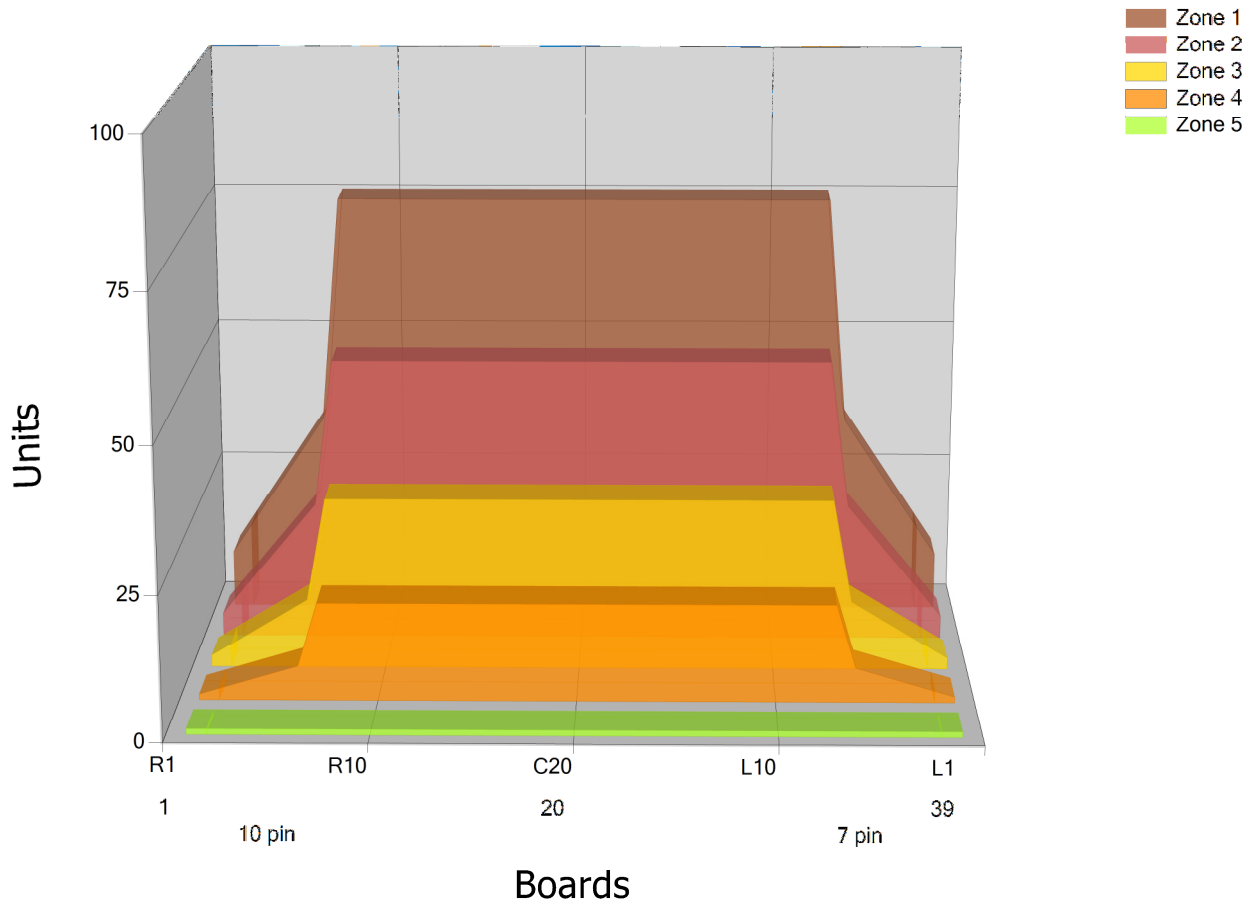

3rd Night Challenge

Conditioner:

Cleaner:

Zone Configuration

Cleaner Transition

Mode: Clean and Condition

Speed: Max Clean

Start Cleaner Spray: 0 Feet

Start Squeegee: 0 Feet

Start Conditioning: 6 Inches

Split Pattern: No

Zone 1	Avg	Ratio	Zone 2	Avg	Ratio
Left	37.0	2.0 : 1	Left	24.4	2.0 : 1
Right	37.0	2.0 : 1	Right	24.4	2.0 : 1
Center	75.0		Center	50.0	

Zone 3	Avg	Ratio	Zone 4	Avg	Ratio
Left	13.2	2.3 : 1	Left	7.0	2.4 : 1
Right	13.2	2.3 : 1	Right	7.0	2.4 : 1
Center	30.0		Center	17.0	

Zone 5	Avg	Ratio
Left	1.0	1.0 : 1
Right	1.0	1.0 : 1
Center	1.0	