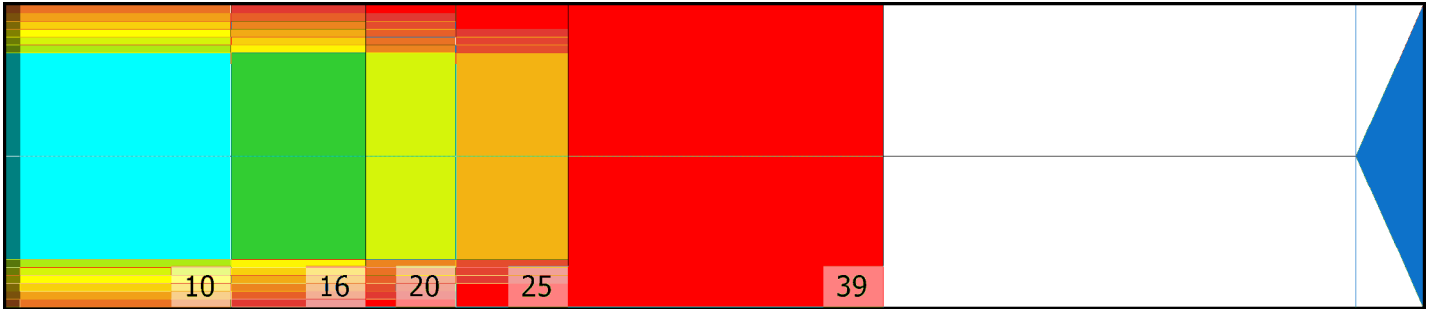

3rd Night Challenge

Conditioner:

Cleaner:

Zone Configuration

Cleaner Transition

Mode: Clean and Condition

Speed: Max Clean

Start Cleaner Spray: 0 Feet

Start Squeegee: 0 Feet

Start Conditioning: 6 Inches

Split Pattern: No

Zone 1	Avg	Ratio	Zone 2	Avg	Ratio
Left	37.0	2.0 : 1	Left	24.4	2.0 : 1
Right	37.0	2.0 : 1	Right	24.4	2.0 : 1
Center	75.0		Center	50.0	

Zone 3	Avg	Ratio	Zone 4	Avg	Ratio
Left	13.2	2.3 : 1	Left	7.0	2.4 : 1
Right	13.2	2.3 : 1	Right	7.0	2.4 : 1
Center	30.0		Center	17.0	

Zone 5	Avg	Ratio
Left	1.0	1.0 : 1
Right	1.0	1.0 : 1
Center	1.0	