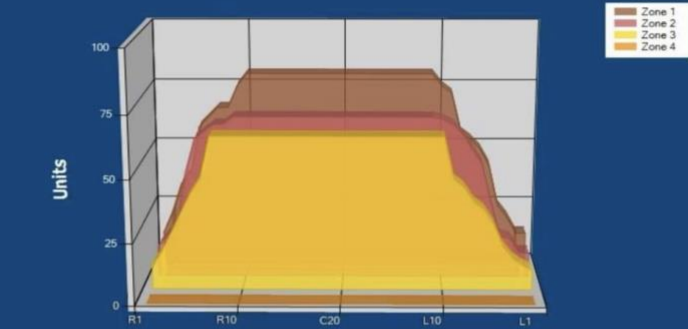

Zone	Avg	Ratio	Zone	Avg	Ratio
Zone 1			Zone 2		
Left	22.0	4.1 : 1	Left	16.0	4.5 : 1
Right	22.0	4.1 : 1	Right	16.0	4.5 : 1
Center	90.0		Center	72.0	
Zone 3			Zone 4		
Left	10.0	4.6 : 1	Left	7.0	4.9 : 1
Right	10.0	4.6 : 1	Right	7.0	4.9 : 1
Center	46.0		Center	34.0	
Zone 5			Zone 6		
Left	5.0	4.8 : 1	Left	1.0	1.0 : 1
Right	5.0	4.8 : 1	Right	1.0	1.0 : 1
Center	24.0		Center	1.0	

Zone	Avg	Ratio	Zone	Avg	Ratio
Zone 1			Zone 2		
Left	65.0	1.2 : 1	Left	40.4	1.2 : 1
Right	67.4	1.2 : 1	Right	39.4	1.2 : 1
Center	78.8		Center	48.6	
Zone 3			Zone 4		
Left	29.6	1.3 : 1	Left	5.0	1.0 : 1
Right	31.2	1.3 : 1	Right	5.0	1.0 : 1
Center	37.8		Center	5.0	

STOCKHOLM

Conditioner:
Cleaner:

Zone Configuration

Cleaner Transition

Boards

Mode: Clean and Condition
Speed: Max Clean
Start Cleaner Spray: 0 Feet
Start Squeegee: 0 Feet
Start Conditioning: 6 Inches
Split Pattern: No

Zone	Avg	Ratio	Zone	Avg	Ratio
Zone 1			Zone 2		
Left	37.8	2.1 : 1	Left	32.8	2.0 : 1
Right	51.8	2.1 : 1	Right	48.6	2.0 : 1
Center	80.0		Center	66.0	
Zone 3			Zone 4		
Left	25.4	2.4 : 1	Left	0.0	1.0 : 1
Right	40.0	2.4 : 1	Right	0.0	1.0 : 1
Center	62.0		Center	0.0	