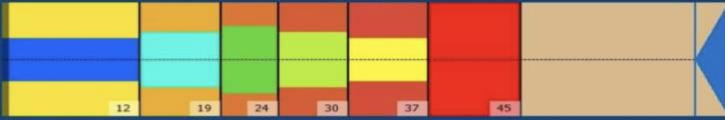

4 KELIN 5-6

Conditioner:
Cleaner:

Zone Configuration

Cleaner Transition

Boards

Mode: Clean and Condition
Speed: Max Clean
Start Cleaner Spray: 0 Feet
Start Squeegee: 0 Feet
Start Conditioning: 6 Inches
Split Pattern: No

Zone	Avg	Ratio	Zone	Avg	Ratio
Zone 1			Zone 2		
Left	22.0	4.1 : 1	Left	16.0	4.5 : 1
Right	22.0	4.1 : 1	Right	16.0	4.5 : 1
Center	90.0		Center	72.0	
Zone 3			Zone 4		
Left	10.0	4.6 : 1	Left	7.0	4.9 : 1
Right	10.0	4.6 : 1	Right	7.0	4.9 : 1
Center	46.0		Center	34.0	
Zone 5			Zone 6		
Left	5.0	4.8 : 1	Left	1.0	1.0 : 1
Right	5.0	4.8 : 1	Right	1.0	1.0 : 1
Center	24.0		Center	1.0	

MYSTERY ROAD

Conditioner:
Cleaner: