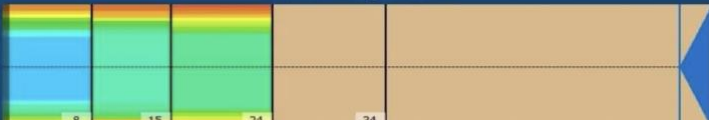

Zone Configuration

Cleaner Transition