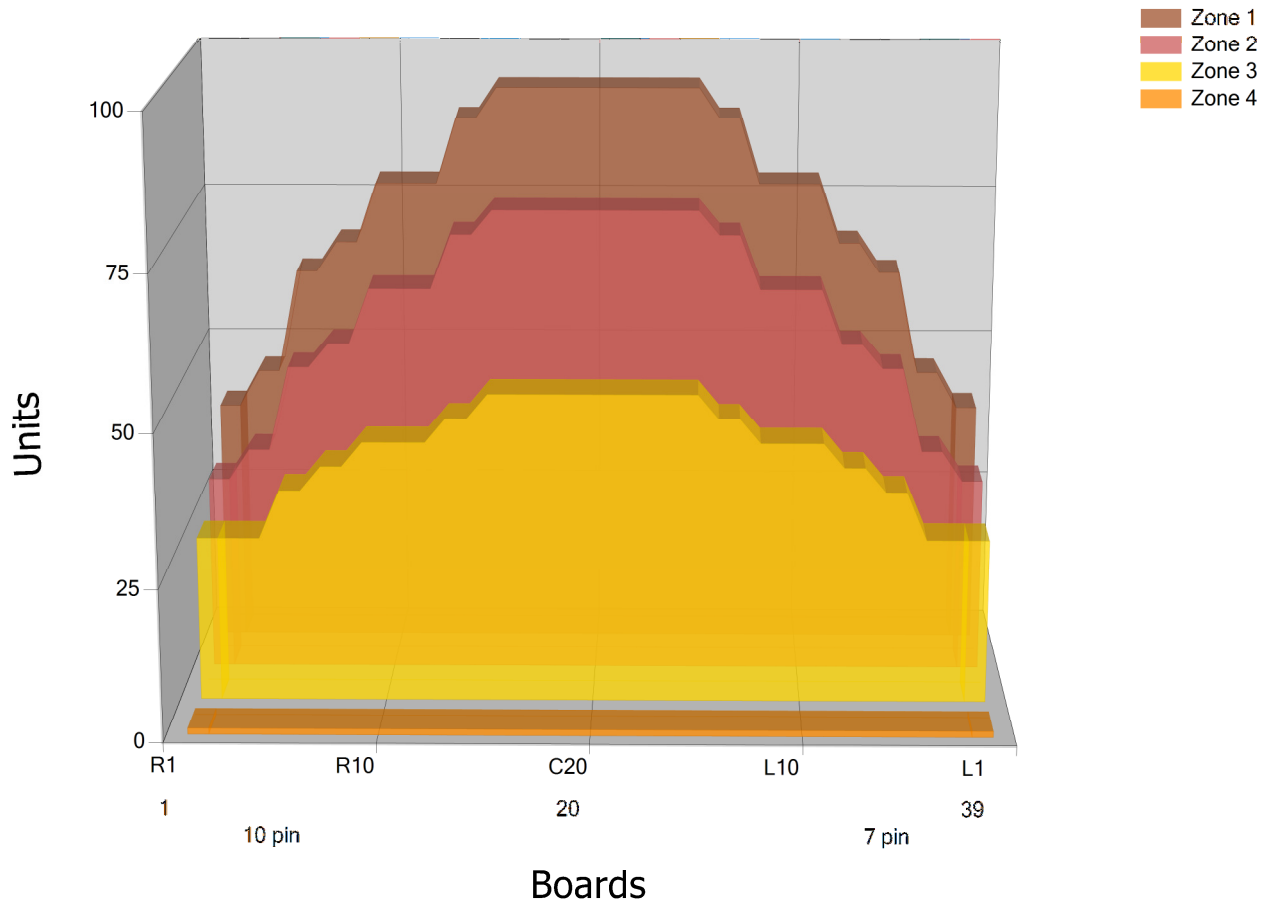

4-KELIN 1-2

Conditioner:

Cleaner:

Zone Configuration

Cleaner Transition

Mode: Clean and Condition

Speed: Max Clean

Start Cleaner Spray: 0 Feet

Start Squeegee: 0 Feet

Start Conditioning: 6 Inches

Split Pattern: No

Zone 1	Avg	Ratio	Zone 2	Avg	Ratio
Left	57.2	1.6 : 1	Left	46.2	1.7 : 1
Right	57.2	1.6 : 1	Right	46.2	1.7 : 1
Center	94.0		Center	77.0	

Zone 3	Avg	Ratio	Zone 4	Avg	Ratio
Left	32.6	1.6 : 1	Left	1.0	1.0 : 1
Right	32.6	1.6 : 1	Right	1.0	1.0 : 1
Center	51.0		Center	1.0	