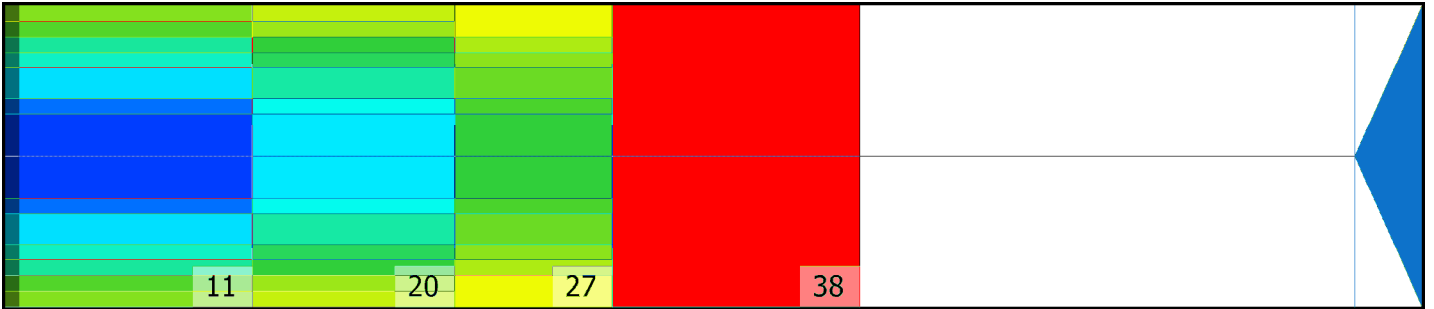

4-KELIN 1-2

Conditioner:

Cleaner:

Zone Configuration

Cleaner Transition

Mode: Clean and Condition

Speed: Max Clean

Start Cleaner Spray: 0 Feet

Start Squeegee: 0 Feet

Start Conditioning: 6 Inches

Split Pattern: No

Zone 1	Avg	Ratio	Zone 2	Avg	Ratio
Left	57.2	1.6 : 1	Left	46.2	1.7 : 1
Right	57.2	1.6 : 1	Right	46.2	1.7 : 1
Center	94.0		Center	77.0	

Zone 3	Avg	Ratio	Zone 4	Avg	Ratio
Left	32.6	1.6 : 1	Left	1.0	1.0 : 1
Right	32.6	1.6 : 1	Right	1.0	1.0 : 1
Center	51.0		Center	1.0	