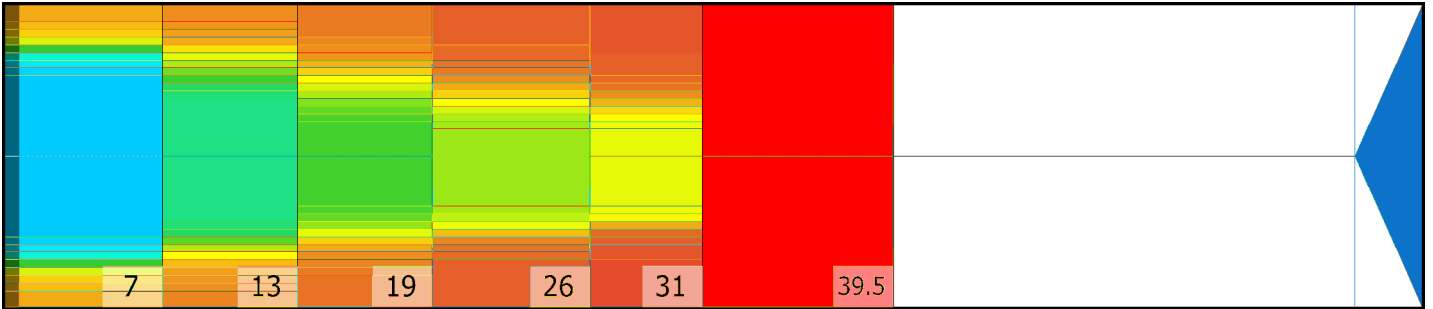

4-KELIN 3-4

Conditioner:

Cleaner:

Zone Configuration

Cleaner Transition

Mode: Clean and Condition

Speed: Max Clean

Start Cleaner Spray: 0 Feet

Start Squeegee: 0 Feet

Start Conditioning: 6 Inches

Split Pattern: No

Zone 1	Avg	Ratio	Zone 2	Avg	Ratio
Left	37.6	2.1 : 1	Left	19.0	3.2 : 1
Right	37.6	2.1 : 1	Right	17.0	3.2 : 1
Center	80.0		Center	60.0	

Zone 3	Avg	Ratio	Zone 4	Avg	Ratio
Left	12.2	3.9 : 1	Left	8.4	4.4 : 1
Right	11.2	3.9 : 1	Right	8.2	4.4 : 1
Center	48.0		Center	37.0	

Zone 5	Avg	Ratio	Zone 6	Avg	Ratio
Left	7.2	3.9 : 1	Left	1.0	1.0 : 1
Right	6.2	3.9 : 1	Right	1.0	1.0 : 1
Center	28.0		Center	1.0	