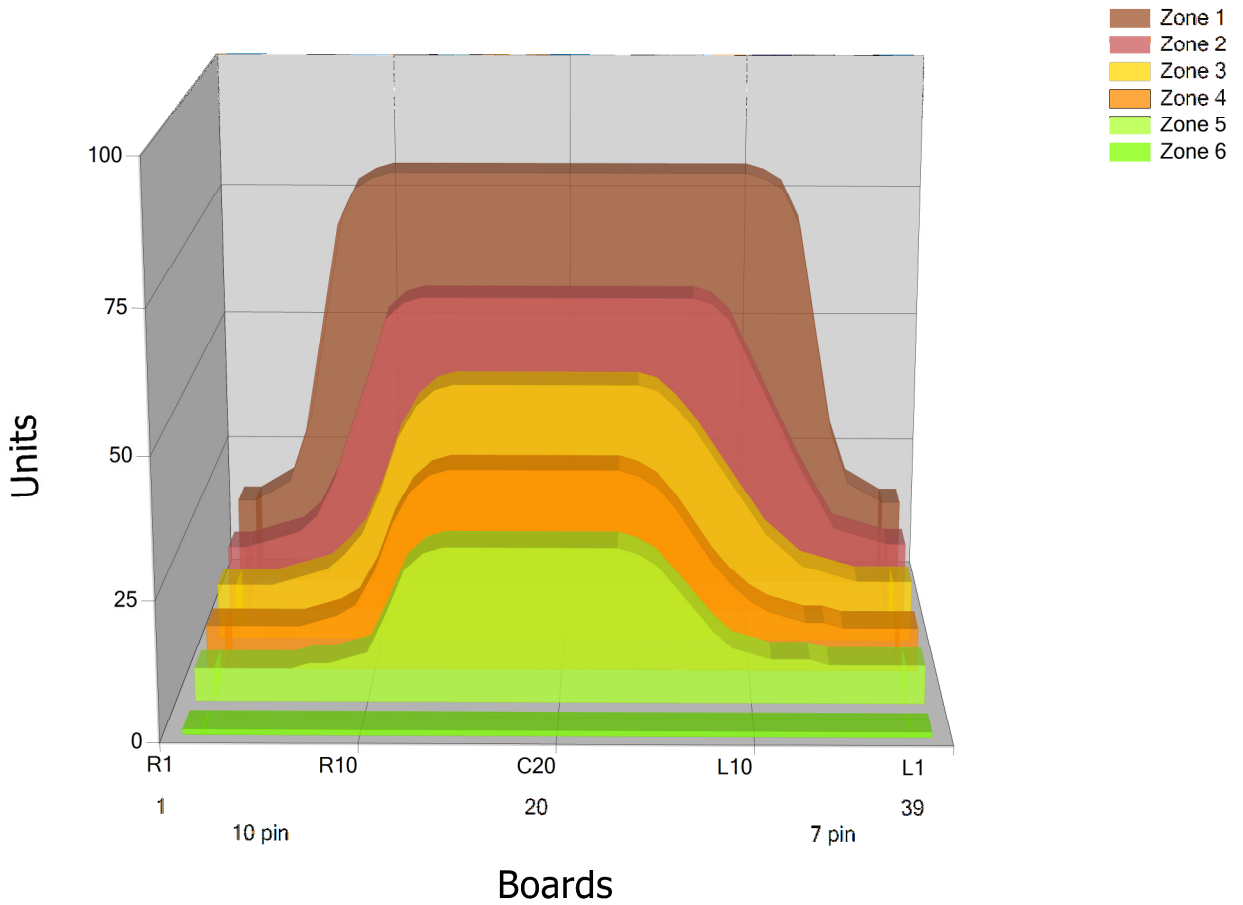

4-KELIN 3-4

Conditioner:

Cleaner:

Zone Configuration

Cleaner Transition

Mode: Clean and Condition

Speed: Max Clean

Start Cleaner Spray: 0 Feet

Start Squeegee: 0 Feet

Start Conditioning: 6 Inches

Split Pattern: No

Zone 1	Avg	Ratio	Zone 2	Avg	Ratio
Left	37.6	2.1 : 1	Left	19.0	3.2 : 1
Right	37.6	2.1 : 1	Right	17.0	3.2 : 1
Center	80.0		Center	60.0	

Zone 3	Avg	Ratio	Zone 4	Avg	Ratio
Left	12.2	3.9 : 1	Left	8.4	4.4 : 1
Right	11.2	3.9 : 1	Right	8.2	4.4 : 1
Center	48.0		Center	37.0	

Zone 5	Avg	Ratio	Zone 6	Avg	Ratio
Left	7.2	3.9 : 1	Left	1.0	1.0 : 1
Right	6.2	3.9 : 1	Right	1.0	1.0 : 1
Center	28.0		Center	1.0	