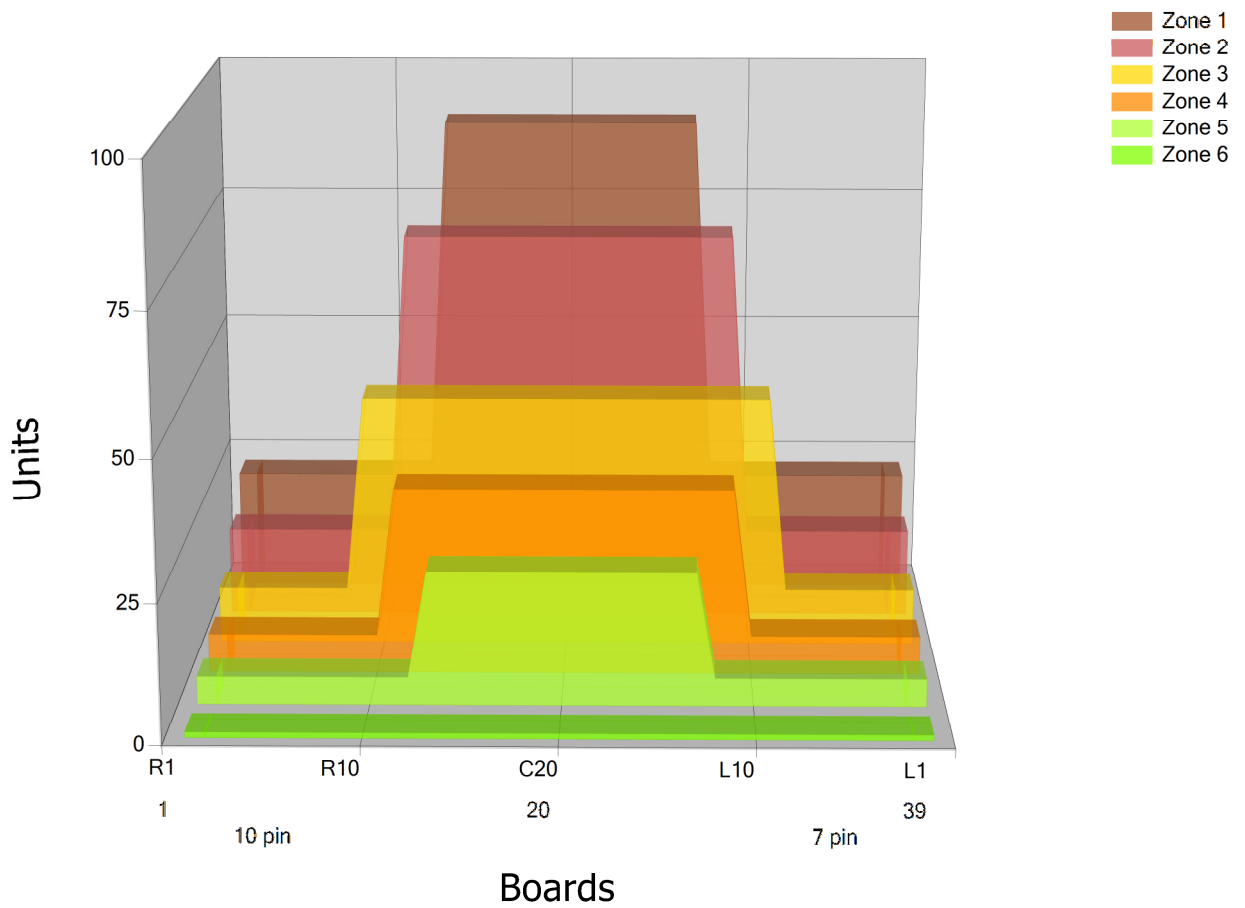

4-KELIN 5-6

Conditioner:

Cleaner:

Zone Configuration

Cleaner Transition

Mode: Clean and Condition

Speed: Max Clean

Start Cleaner Spray: 0 Feet

Start Squeegee: 0 Feet

Start Conditioning: 6 Inches

Split Pattern: No

Zone 1	Avg	Ratio	Zone 2	Avg	Ratio
Left	22.0	4.1 : 1	Left	16.0	4.5 : 1
Right	22.0	4.1 : 1	Right	16.0	4.5 : 1
Center	90.0		Center	72.0	

Zone 3	Avg	Ratio	Zone 4	Avg	Ratio
Left	10.0	4.6 : 1	Left	7.0	4.9 : 1
Right	10.0	4.6 : 1	Right	7.0	4.9 : 1
Center	46.0		Center	34.0	

Zone 5	Avg	Ratio	Zone 6	Avg	Ratio
Left	5.0	4.8 : 1	Left	1.0	1.0 : 1
Right	5.0	4.8 : 1	Right	1.0	1.0 : 1
Center	24.0		Center	1.0	