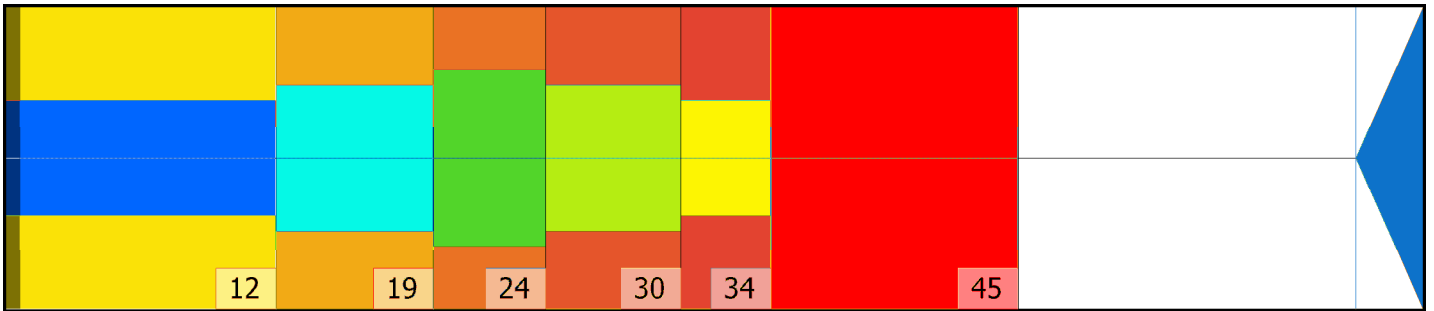

4-KELIN 5-6

Conditioner:

Cleaner:

Zone Configuration

Cleaner Transition

Mode: Clean and Condition

Speed: Max Clean

Start Cleaner Spray: 0 Feet

Start Squeegee: 0 Feet

Start Conditioning: 6 Inches

Split Pattern: No

Zone 1	Avg	Ratio	Zone 2	Avg	Ratio
Left	22.0	4.1 : 1	Left	16.0	4.5 : 1
Right	22.0	4.1 : 1	Right	16.0	4.5 : 1
Center	90.0		Center	72.0	

Zone 3	Avg	Ratio	Zone 4	Avg	Ratio
Left	10.0	4.6 : 1	Left	7.0	4.9 : 1
Right	10.0	4.6 : 1	Right	7.0	4.9 : 1
Center	46.0		Center	34.0	

Zone 5	Avg	Ratio	Zone 6	Avg	Ratio
Left	5.0	4.8 : 1	Left	1.0	1.0 : 1
Right	5.0	4.8 : 1	Right	1.0	1.0 : 1
Center	24.0		Center	1.0	