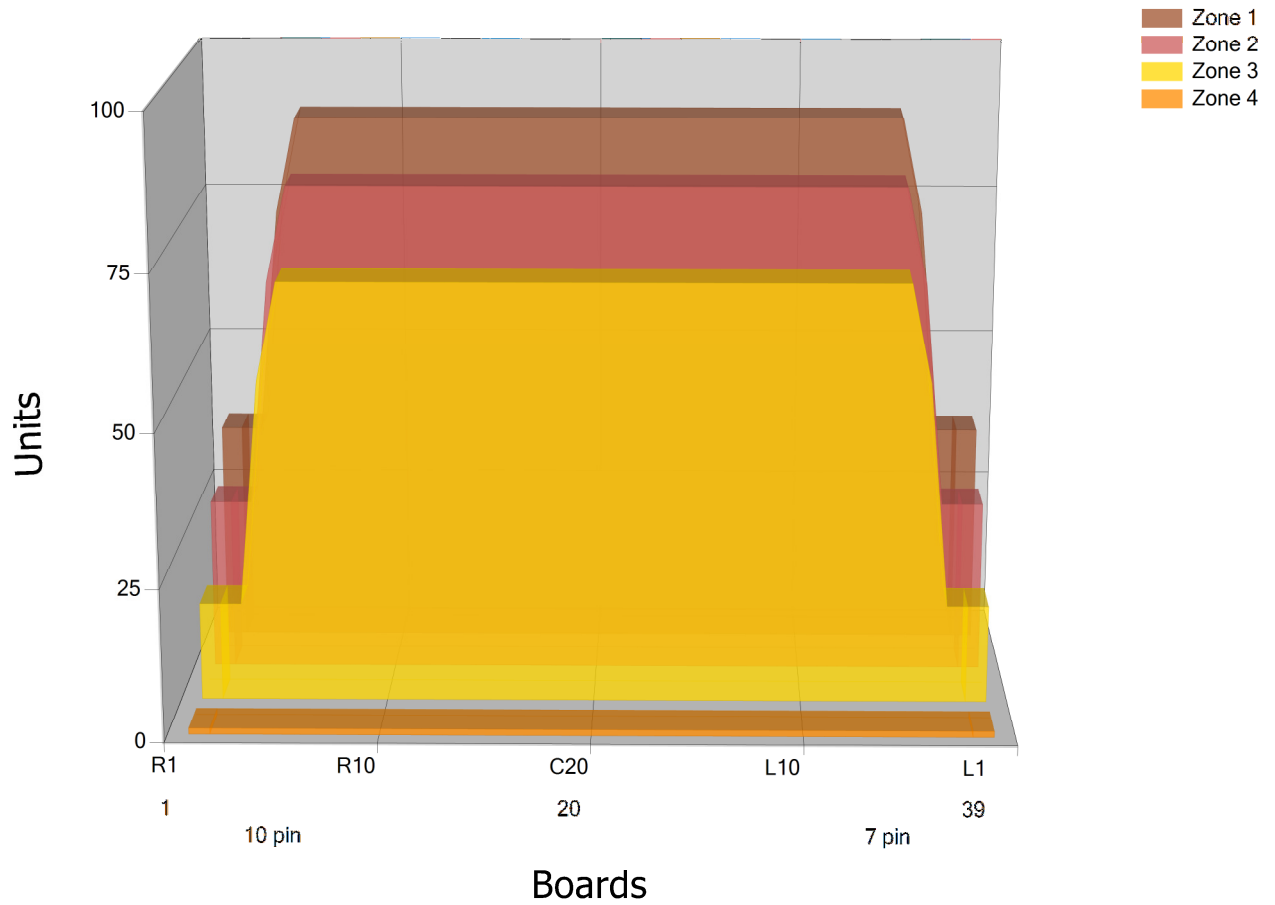

4-KELIN 7-8

Conditioner:

Cleaner:

Zone Configuration

Cleaner Transition

Mode: Clean and Condition

Speed: Max Clean

Start Cleaner Spray: 0 Feet

Start Squeegee: 0 Feet

Start Conditioning: 6 Inches

Split Pattern: No

Zone 1	Avg	Ratio	Zone 2	Avg	Ratio
Left	75.2	1.2 : 1	Left	67.2	1.2 : 1
Right	75.2	1.2 : 1	Right	67.2	1.2 : 1
Center	89.0		Center	81.0	

Zone 3	Avg	Ratio	Zone 4	Avg	Ratio
Left	55.2	1.3 : 1	Left	1.0	1.0 : 1
Right	55.2	1.3 : 1	Right	1.0	1.0 : 1
Center	69.0		Center	1.0	