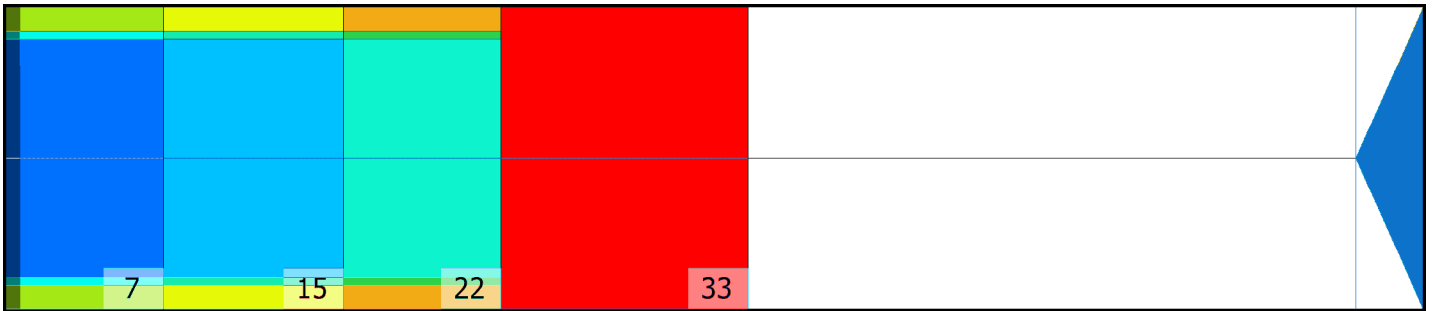

4-KELIN 7-8

Conditioner:

Cleaner:

Zone Configuration

Cleaner Transition

Mode: Clean and Condition

Speed: Max Clean

Start Cleaner Spray: 0 Feet

Start Squeegee: 0 Feet

Start Conditioning: 6 Inches

Split Pattern: No

Zone 1	Avg	Ratio	Zone 2	Avg	Ratio
Left	75.2	1.2 : 1	Left	67.2	1.2 : 1
Right	75.2	1.2 : 1	Right	67.2	1.2 : 1
Center	89.0		Center	81.0	

Zone 3	Avg	Ratio	Zone 4	Avg	Ratio
Left	55.2	1.3 : 1	Left	1.0	1.0 : 1
Right	55.2	1.3 : 1	Right	1.0	1.0 : 1
Center	69.0		Center	1.0	