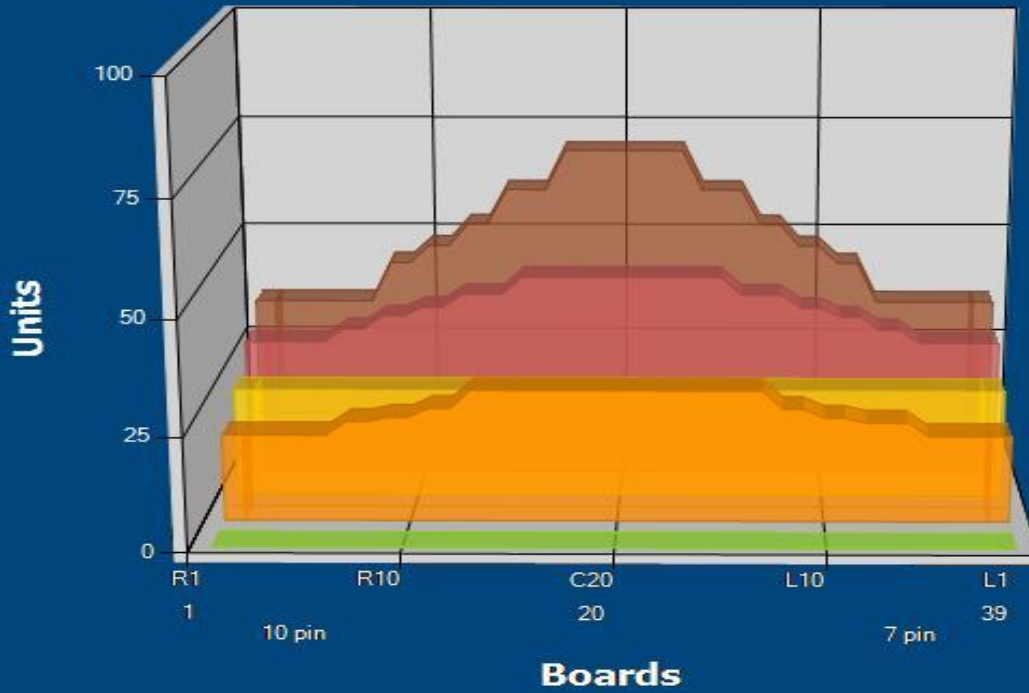

# 9PIN NO TAP

Conditioner:  
Cleaner:

## Zone Configuration

Cleaner Transition

- Zone 1
- Zone 2
- Zone 3
- Zone 4
- Zone 5

Mode: Clean and Condition  
 Speed: Quick Clean  
 Start Cleaner Spray: 0 Feet  
 Start Squeegee: 0 Feet  
 Start Conditioning: 6 Inches  
 Split Pattern: No

Zone 1	Avg	Ratio
Left	35.0	2.0 : 1
Right	35.0	2.0 : 1
Center	70.0	

Zone 2	Avg	Ratio
Left	31.2	1.4 : 1
Right	31.2	1.4 : 1
Center	45.0	

Zone 3	Avg	Ratio
Left	24.0	1.0 : 1
Right	24.0	1.0 : 1
Center	24.0	

Zone 4	Avg	Ratio
Left	20.2	1.4 : 1
Right	19.6	1.4 : 1
Center	29.0	

Zone 5	Avg	Ratio
Left	0.0	1.0 : 1
Right	0.0	1.0 : 1
Center	0.0	