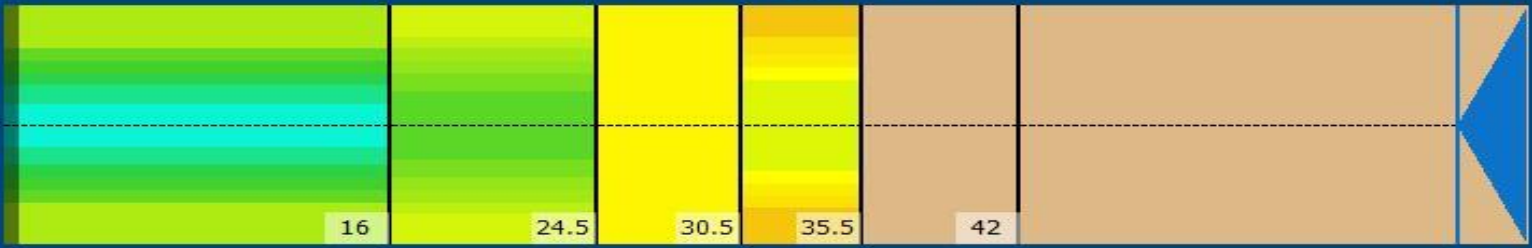

# 9PIN NO TAP

Conditioner:  
Cleaner:

## Zone Configuration

Cleaner Transition

- Zone 1
- Zone 2
- Zone 3
- Zone 4
- Zone 5

Mode: Clean and Condition  
 Speed: Quick Clean  
 Start Cleaner Spray: 0 Feet  
 Start Squeegee: 0 Feet  
 Start Conditioning: 6 Inches  
 Split Pattern: No

Zone 1	Avg	Ratio
Left	35.0	2.0 : 1
Right	35.0	2.0 : 1
Center	70.0	

Zone 2	Avg	Ratio
Left	31.2	1.4 : 1
Right	31.2	1.4 : 1
Center	45.0	

Zone 3	Avg	Ratio
Left	24.0	1.0 : 1
Right	24.0	1.0 : 1
Center	24.0	

Zone 4	Avg	Ratio
Left	20.2	1.4 : 1
Right	19.6	1.4 : 1
Center	29.0	

Zone 5	Avg	Ratio
Left	0.0	1.0 : 1
Right	0.0	1.0 : 1
Center	0.0	