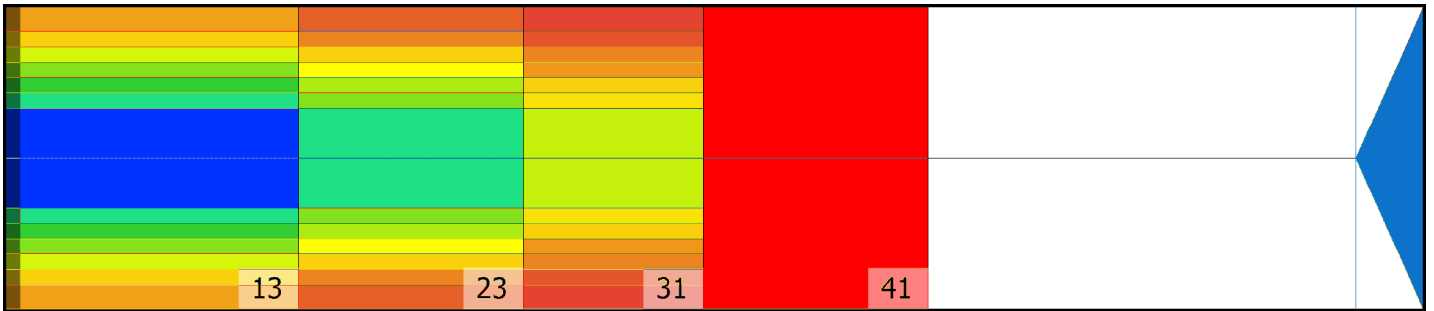

## Zone Configuration

Cleaner Transition

Mode: Clean and Condition

Speed: Max Clean

Start Cleaner Spray: 0 Feet

Start Squeegee: 0 Feet

Start Conditioning: 6 Inches

Split Pattern: No

Zone 1	Avg	Ratio	Zone 2	Avg	Ratio
Left	23.0	4.1 : 1	Left	14.4	4.2 : 1
Right	23.0	4.1 : 1	Right	14.4	4.2 : 1
Center	95.0		Center	60.0	

Zone 3	Avg	Ratio	Zone 4	Avg	Ratio
Left	8.6	3.7 : 1	Left	1.0	1.0 : 1
Right	8.6	3.7 : 1	Right	1.0	1.0 : 1
Center	32.0		Center	1.0	