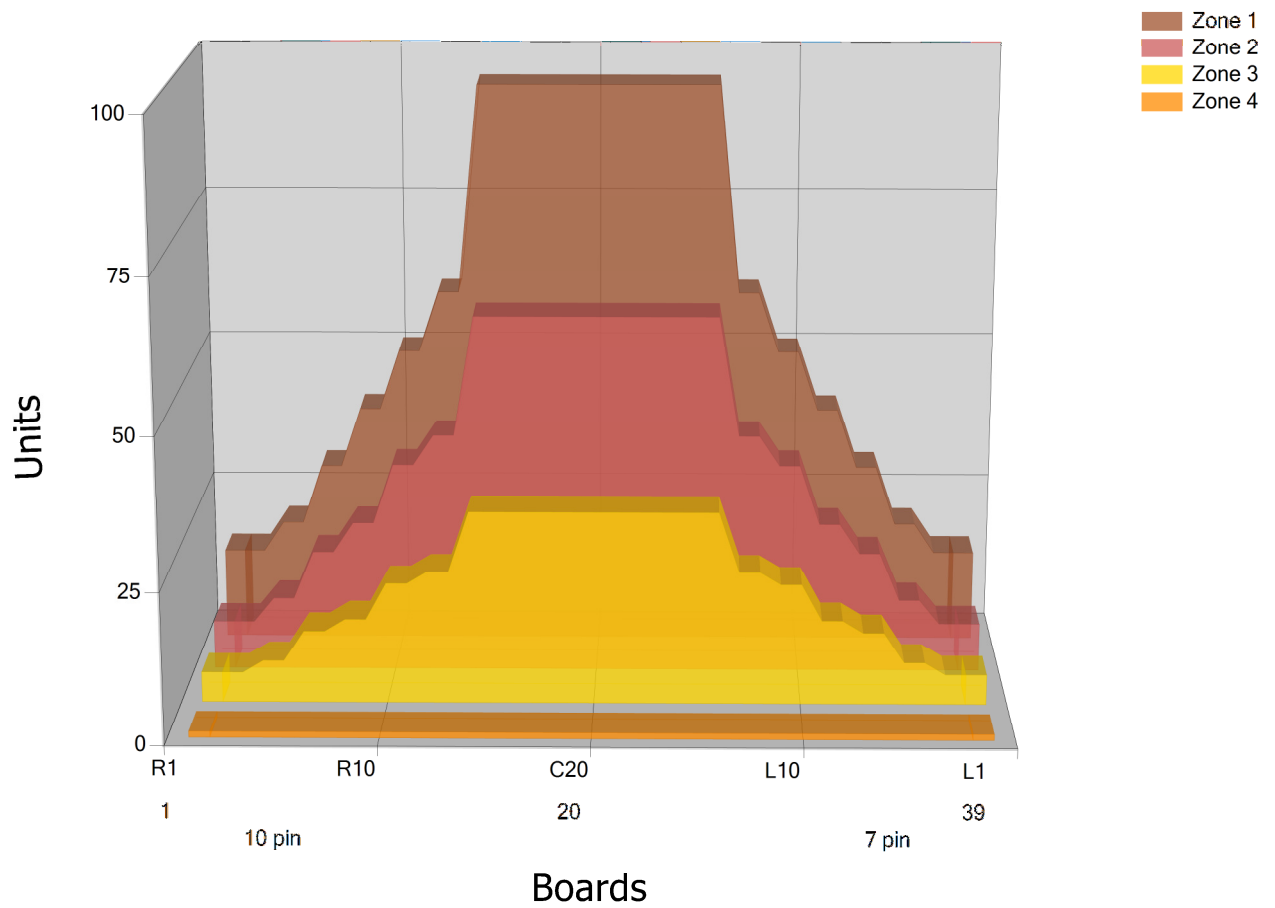

# ARRIBA18

Conditioner:

Cleaner:

## Zone Configuration

Cleaner Transition

Mode: Clean and Condition

Speed: Max Clean

Start Cleaner Spray: 0 Feet

Start Squeegee: 0 Feet

Start Conditioning: 6 Inches

Split Pattern: No

Zone 1	Avg	Ratio	Zone 2	Avg	Ratio
Left	23.0	4.1 : 1	Left	14.4	4.2 : 1
Right	23.0	4.1 : 1	Right	14.4	4.2 : 1
Center	95.0		Center	60.0	

Zone 3	Avg	Ratio	Zone 4	Avg	Ratio
Left	8.6	3.7 : 1	Left	1.0	1.0 : 1
Right	8.6	3.7 : 1	Right	1.0	1.0 : 1
Center	32.0		Center	1.0	