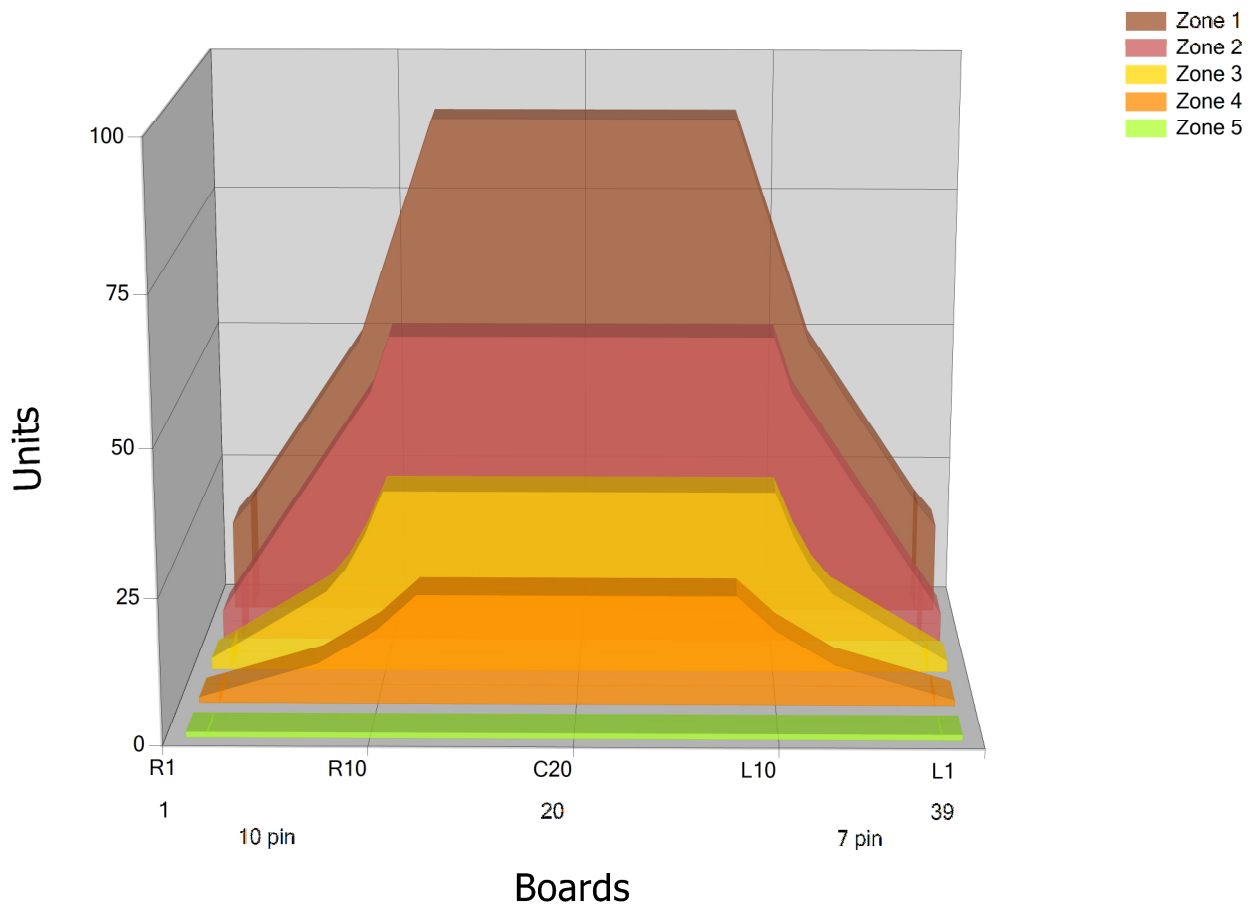

ARRIBA19

Conditioner:

Cleaner:

Zone Configuration

Cleaner Transition

Mode: Clean and Condition

Speed: Max Clean

Start Cleaner Spray: 0 Feet

Start Squeegee: 0 Feet

Start Conditioning: 6 Inches

Split Pattern: No

Zone 1	Avg	Ratio	Zone 2	Avg	Ratio
Left	35.0	2.6 : 1	Left	25.0	2.2 : 1
Right	35.0	2.6 : 1	Right	25.0	2.2 : 1
Center	90.0		Center	55.0	

Zone 3	Avg	Ratio	Zone 4	Avg	Ratio
Left	10.0	3.2 : 1	Left	5.0	3.8 : 1
Right	10.0	3.2 : 1	Right	5.0	3.8 : 1
Center	32.0		Center	19.0	

Zone 5	Avg	Ratio
Left	1.0	1.0 : 1
Right	1.0	1.0 : 1
Center	1.0	