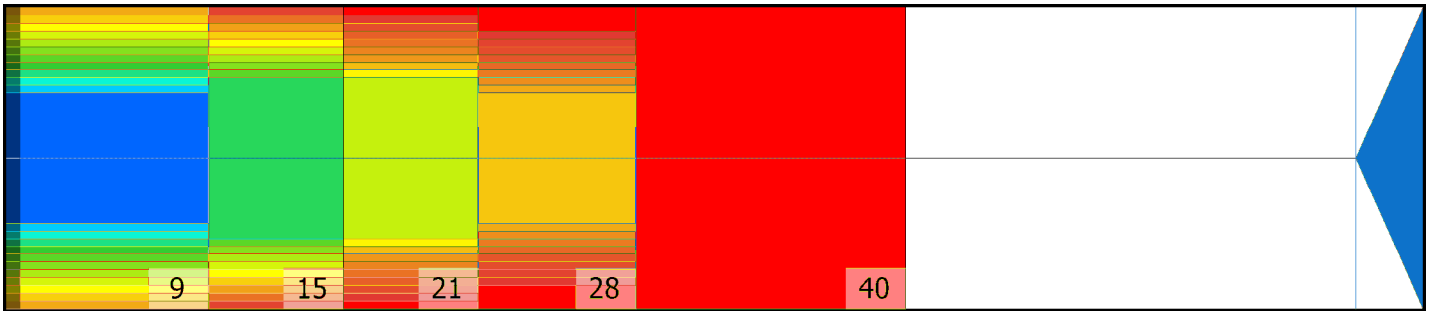

ARRIBA19

Conditioner:

Cleaner:

Zone Configuration

Cleaner Transition

Mode: Clean and Condition

Speed: Max Clean

Start Cleaner Spray: 0 Feet

Start Squeegee: 0 Feet

Start Conditioning: 6 Inches

Split Pattern: No

Zone 1	Avg	Ratio	Zone 2	Avg	Ratio
Left	35.0	2.6 : 1	Left	25.0	2.2 : 1
Right	35.0	2.6 : 1	Right	25.0	2.2 : 1
Center	90.0		Center	55.0	

Zone 3	Avg	Ratio	Zone 4	Avg	Ratio
Left	10.0	3.2 : 1	Left	5.0	3.8 : 1
Right	10.0	3.2 : 1	Right	5.0	3.8 : 1
Center	32.0		Center	19.0	

Zone 5	Avg	Ratio
Left	1.0	1.0 : 1
Right	1.0	1.0 : 1
Center	1.0	