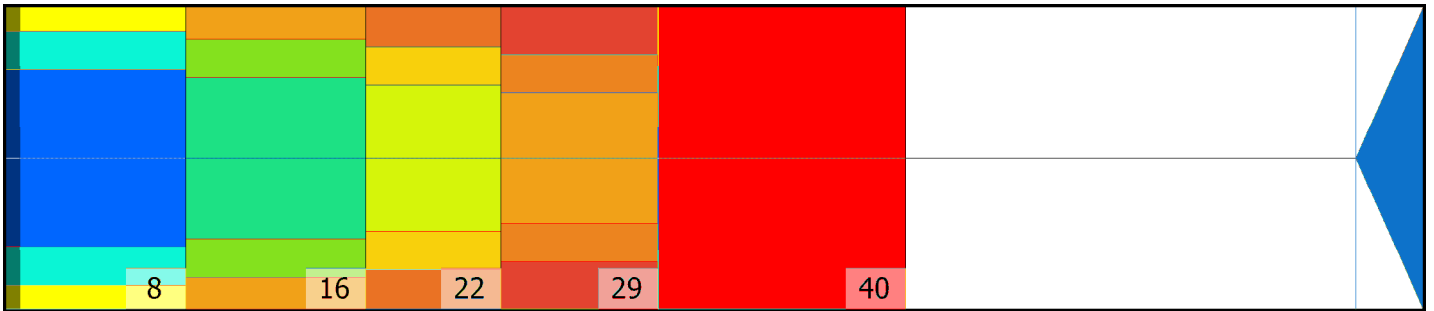

ARRIBA 2023

Conditioner:

Cleaner:

Zone Configuration

Cleaner Transition

Mode: Clean and Condition

Speed: Max Clean

Start Cleaner Spray: 0 Feet

Start Squeegee: 0 Feet

Start Conditioning: 6 Inches

Split Pattern: No

Zone 1	Avg	Ratio	Zone 2	Avg	Ratio
Left	61.0	1.5 : 1	Left	30.0	2.0 : 1
Right	61.0	1.5 : 1	Right	30.0	2.0 : 1
Center	90.0		Center	60.0	

Zone 3	Avg	Ratio	Zone 4	Avg	Ratio
Left	14.0	2.1 : 1	Left	6.4	2.3 : 1
Right	14.0	2.1 : 1	Right	6.4	2.3 : 1
Center	30.0		Center	15.0	

Zone 5	Avg	Ratio
Left	1.0	1.0 : 1
Right	1.0	1.0 : 1
Center	1.0	