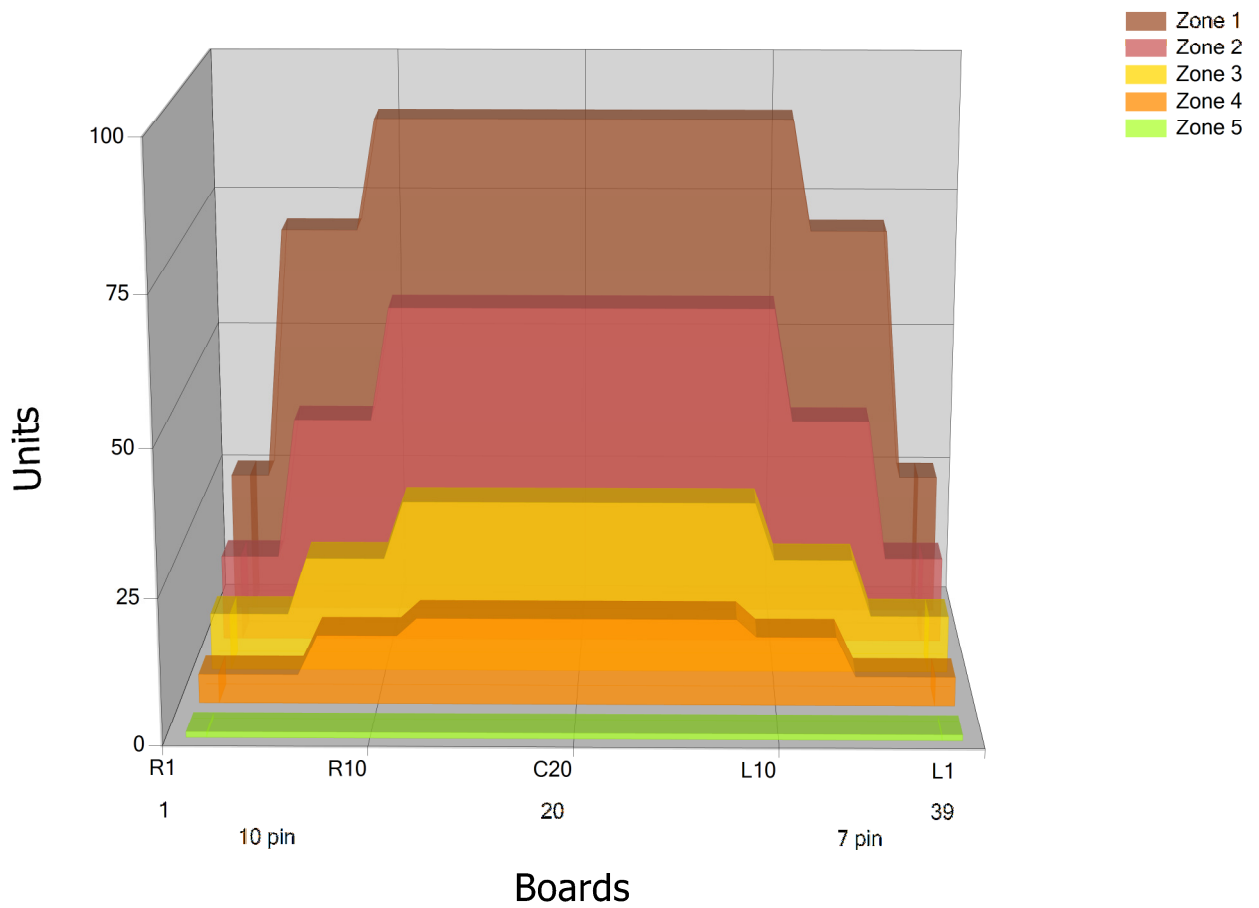

ARRIBA 2023

Conditioner:

Cleaner:

Zone Configuration

Cleaner Transition

Mode: Clean and Condition

Speed: Max Clean

Start Cleaner Spray: 0 Feet

Start Squeegee: 0 Feet

Start Conditioning: 6 Inches

Split Pattern: No

Zone 1	Avg	Ratio	Zone 2	Avg	Ratio
Left	61.0	1.5 : 1	Left	30.0	2.0 : 1
Right	61.0	1.5 : 1	Right	30.0	2.0 : 1
Center	90.0		Center	60.0	

Zone 3	Avg	Ratio	Zone 4	Avg	Ratio
Left	14.0	2.1 : 1	Left	6.4	2.3 : 1
Right	14.0	2.1 : 1	Right	6.4	2.3 : 1
Center	30.0		Center	15.0	

Zone 5	Avg	Ratio
Left	1.0	1.0 : 1
Right	1.0	1.0 : 1
Center	1.0	