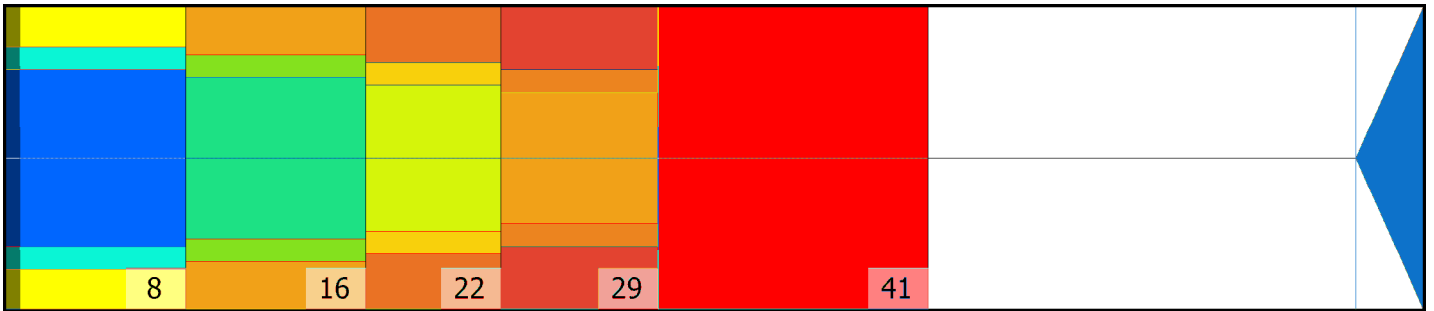

ARRIBA 2024

Conditioner:

Cleaner:

Zone Configuration

Cleaner Transition

Mode: Clean and Condition

Speed: Max Clean

Start Cleaner Spray: 0 Feet

Start Squeegee: 0 Feet

Start Conditioning: 6 Inches

Split Pattern: No

Zone 1	Avg	Ratio	Zone 2	Avg	Ratio
Left	43.0	2.1 : 1	Left	20.0	3.0 : 1
Right	43.0	2.1 : 1	Right	20.0	3.0 : 1
Center	90.0		Center	60.0	

Zone 3	Avg	Ratio	Zone 4	Avg	Ratio
Left	10.0	3.0 : 1	Left	5.0	3.0 : 1
Right	10.0	3.0 : 1	Right	5.0	3.0 : 1
Center	30.0		Center	15.0	

Zone 5	Avg	Ratio
Left	1.0	1.0 : 1
Right	1.0	1.0 : 1
Center	1.0	