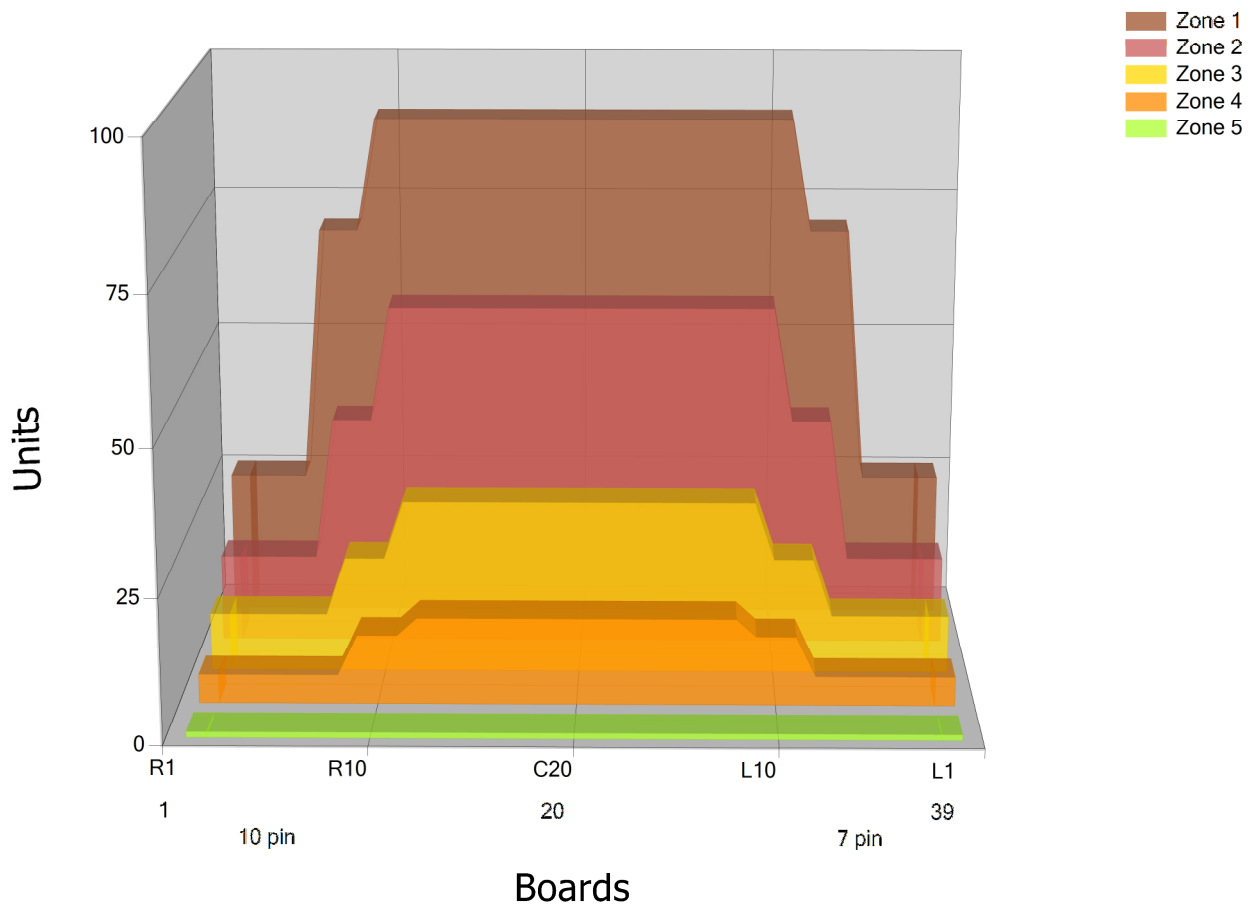

ARRIBA 2024

Conditioner:

Cleaner:

Zone Configuration

Cleaner Transition

Mode: Clean and Condition

Speed: Max Clean

Start Cleaner Spray: 0 Feet

Start Squeegee: 0 Feet

Start Conditioning: 6 Inches

Split Pattern: No

Zone 1	Avg	Ratio	Zone 2	Avg	Ratio
Left	43.0	2.1 : 1	Left	20.0	3.0 : 1
Right	43.0	2.1 : 1	Right	20.0	3.0 : 1
Center	90.0		Center	60.0	

Zone 3	Avg	Ratio	Zone 4	Avg	Ratio
Left	10.0	3.0 : 1	Left	5.0	3.0 : 1
Right	10.0	3.0 : 1	Right	5.0	3.0 : 1
Center	30.0		Center	15.0	

Zone 5	Avg	Ratio
Left	1.0	1.0 : 1
Right	1.0	1.0 : 1
Center	1.0	