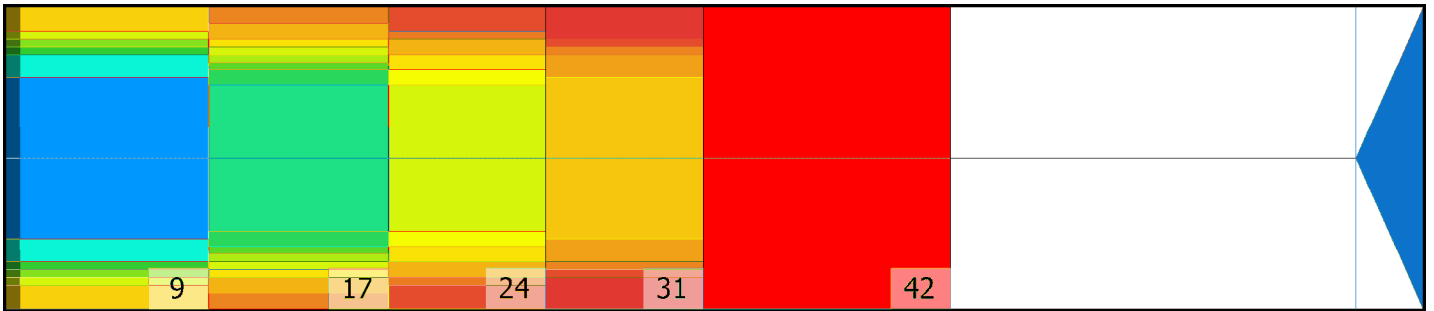

ARRIBA21

Conditioner:

Cleaner:

Zone Configuration

Cleaner Transition

Mode: Clean and Condition

Speed: Max Clean

Start Cleaner Spray: 0 Feet

Start Squeegee: 0 Feet

Start Conditioning: 6 Inches

Split Pattern: No

Zone 1	Avg	Ratio	Zone 2	Avg	Ratio
Left	42.0	2.0 : 1	Left	24.2	2.5 : 1
Right	42.0	2.0 : 1	Right	24.2	2.5 : 1
Center	85.0		Center	60.0	

Zone 3	Avg	Ratio	Zone 4	Avg	Ratio
Left	14.6	2.1 : 1	Left	8.2	2.3 : 1
Right	14.6	2.1 : 1	Right	8.2	2.3 : 1
Center	30.0		Center	19.0	

Zone 5	Avg	Ratio
Left	1.0	1.0 : 1
Right	1.0	1.0 : 1
Center	1.0	