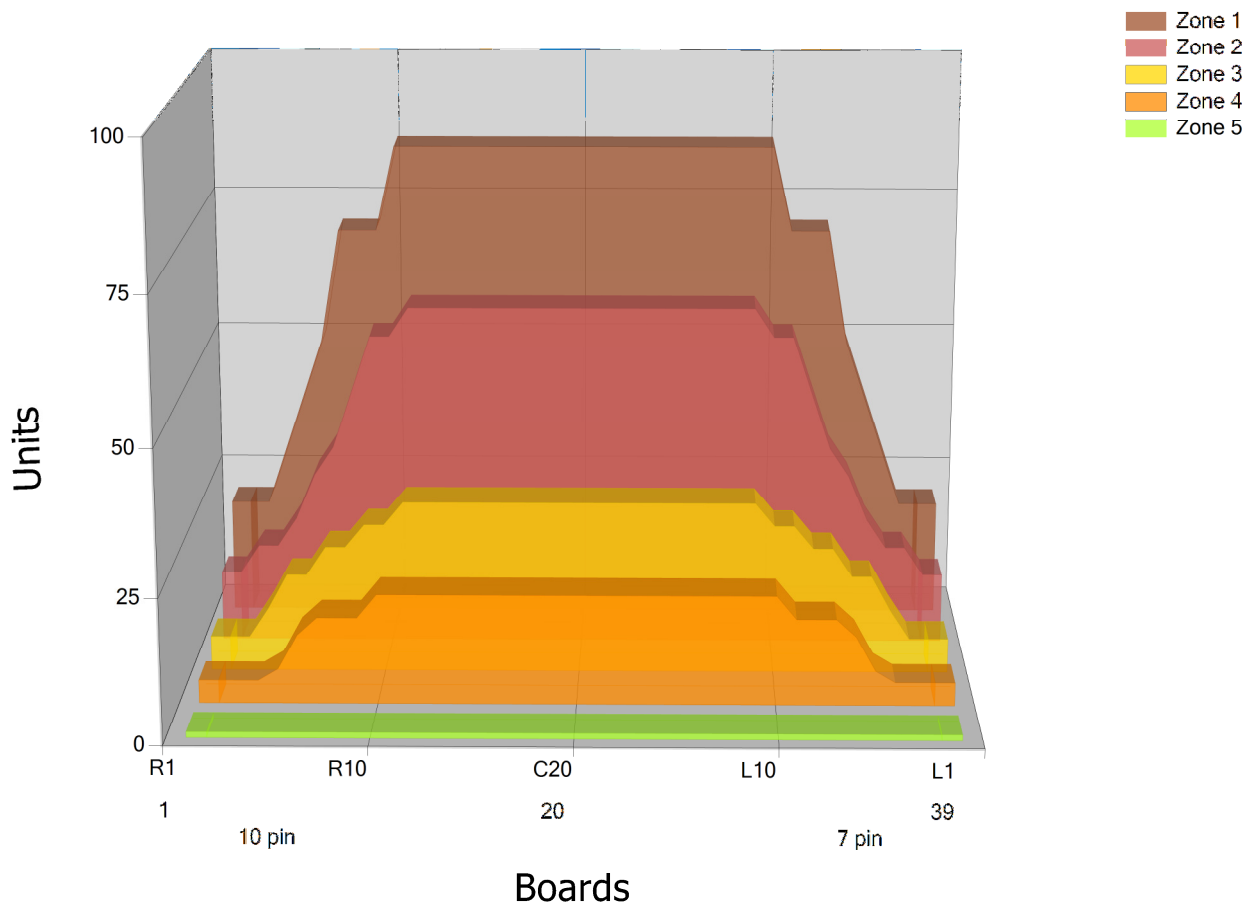

ARRIBA21

Conditioner:

Cleaner:

Zone Configuration

Cleaner Transition

Mode: Clean and Condition

Speed: Max Clean

Start Cleaner Spray: 0 Feet

Start Squeegee: 0 Feet

Start Conditioning: 6 Inches

Split Pattern: No

Zone 1	Avg	Ratio	Zone 2	Avg	Ratio
Left	42.0	2.0 : 1	Left	24.2	2.5 : 1
Right	42.0	2.0 : 1	Right	24.2	2.5 : 1
Center	85.0		Center	60.0	

Zone 3	Avg	Ratio	Zone 4	Avg	Ratio
Left	14.6	2.1 : 1	Left	8.2	2.3 : 1
Right	14.6	2.1 : 1	Right	8.2	2.3 : 1
Center	30.0		Center	19.0	

Zone 5	Avg	Ratio
Left	1.0	1.0 : 1
Right	1.0	1.0 : 1
Center	1.0	