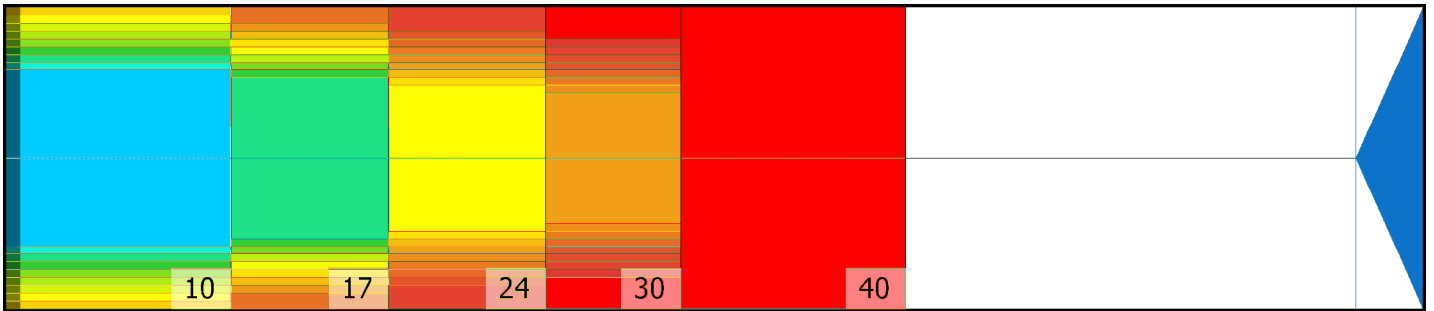

ARRIBA22

Conditioner:

Cleaner:

Zone Configuration

Cleaner Transition

Mode: Clean and Condition

Speed: Max Clean

Start Cleaner Spray: 0 Feet

Start Squeegee: 0 Feet

Start Conditioning: 6 Inches

Split Pattern: No

Zone 1	Avg	Ratio	Zone 2	Avg	Ratio
Left	43.0	1.9 : 1	Left	22.6	2.7 : 1
Right	43.0	1.9 : 1	Right	22.6	2.7 : 1
Center	80.0		Center	60.0	

Zone 3	Avg	Ratio	Zone 4	Avg	Ratio
Left	9.0	2.8 : 1	Left	4.2	3.6 : 1
Right	9.0	2.8 : 1	Right	4.2	3.6 : 1
Center	25.0		Center	15.0	

Zone 5	Avg	Ratio
Left	1.0	1.0 : 1
Right	1.0	1.0 : 1
Center	1.0	