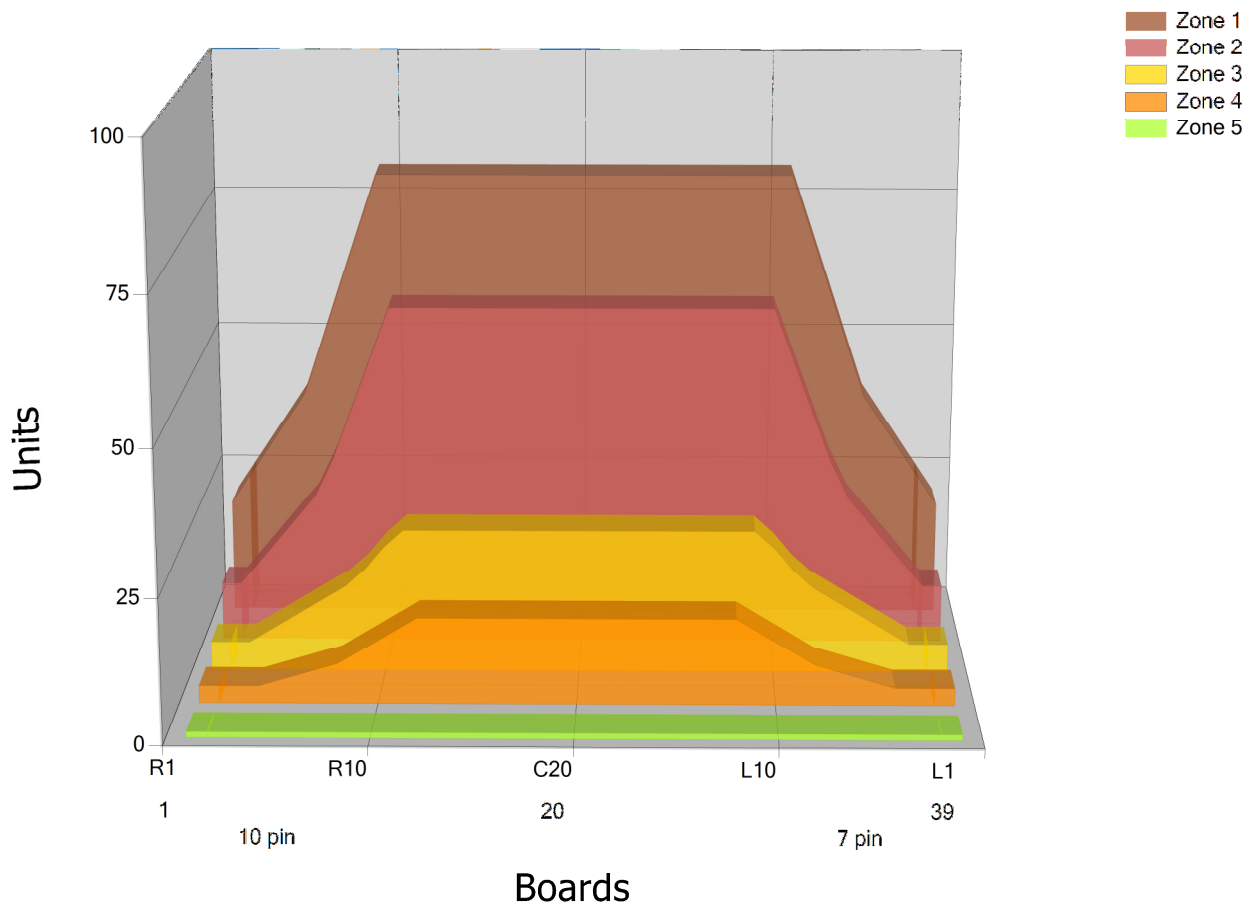

ARRIBA22

Conditioner:

Cleaner:

Zone Configuration

Cleaner Transition

Mode: Clean and Condition

Speed: Max Clean

Start Cleaner Spray: 0 Feet

Start Squeegee: 0 Feet

Start Conditioning: 6 Inches

Split Pattern: No

Zone 1	Avg	Ratio	Zone 2	Avg	Ratio
Left	43.0	1.9 : 1	Left	22.6	2.7 : 1
Right	43.0	1.9 : 1	Right	22.6	2.7 : 1
Center	80.0		Center	60.0	

Zone 3	Avg	Ratio	Zone 4	Avg	Ratio
Left	9.0	2.8 : 1	Left	4.2	3.6 : 1
Right	9.0	2.8 : 1	Right	4.2	3.6 : 1
Center	25.0		Center	15.0	

Zone 5	Avg	Ratio
Left	1.0	1.0 : 1
Right	1.0	1.0 : 1
Center	1.0	