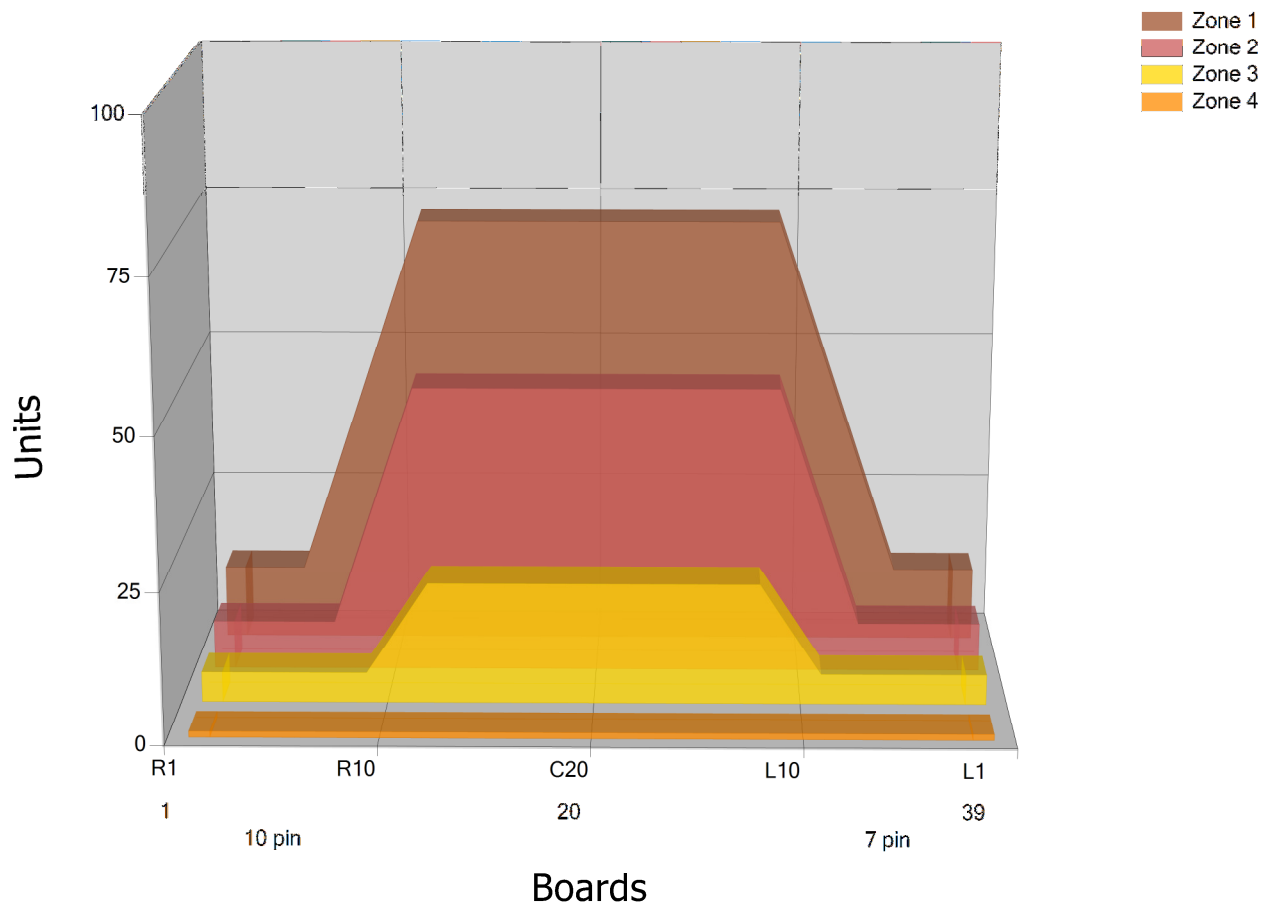

AUTOBIL2017

Conditioner:

Cleaner:

Zone Configuration

Cleaner Transition

Mode: Clean and Condition

Speed: Max Clean

Start Cleaner Spray: 0 Feet

Start Squeegee: 0 Feet

Start Conditioning: 6 Inches

Split Pattern: No

Zone 1	Avg	Ratio	Zone 2	Avg	Ratio
Left	18.0	4.0 : 1	Left	8.0	6.0 : 1
Right	18.0	4.0 : 1	Right	8.0	6.0 : 1
Center	72.0		Center	48.0	

Zone 3	Avg	Ratio	Zone 4	Avg	Ratio
Left	5.0	4.0 : 1	Left	1.0	1.0 : 1
Right	5.0	4.0 : 1	Right	1.0	1.0 : 1
Center	20.0		Center	1.0	