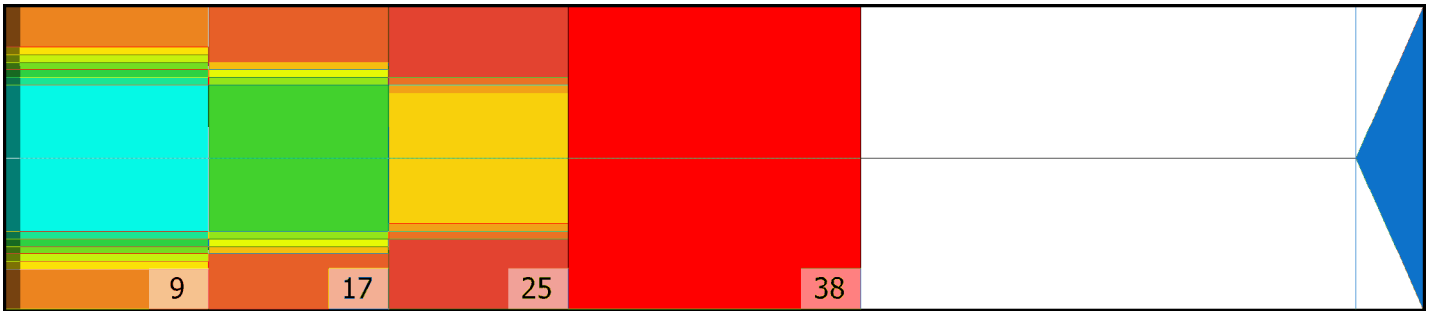

AUTOBIL2017

Conditioner:

Cleaner:

Zone Configuration

Cleaner Transition

Mode: Clean and Condition

Speed: Max Clean

Start Cleaner Spray: 0 Feet

Start Squeegee: 0 Feet

Start Conditioning: 6 Inches

Split Pattern: No

Zone 1	Avg	Ratio	Zone 2	Avg	Ratio
Left	18.0	4.0 : 1	Left	8.0	6.0 : 1
Right	18.0	4.0 : 1	Right	8.0	6.0 : 1
Center	72.0		Center	48.0	

Zone 3	Avg	Ratio	Zone 4	Avg	Ratio
Left	5.0	4.0 : 1	Left	1.0	1.0 : 1
Right	5.0	4.0 : 1	Right	1.0	1.0 : 1
Center	20.0		Center	1.0	