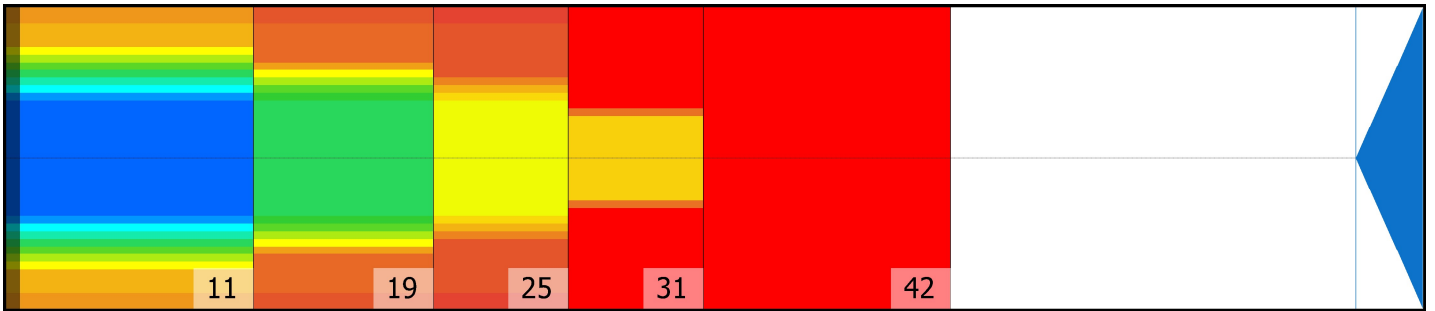

## Zone Configuration

Cleaner Transition

Mode: Clean and Condition

Speed: Max Clean

Start Cleaner Spray: 0 Feet

Start Squeegee: 0 Feet

Start Conditioning: 6 Inches

Split Pattern: No

| Zone 1 | Avg  | Ratio   | Zone 2 | Avg  | Ratio   |
|--------|------|---------|--------|------|---------|
| Left   | 22.2 | 4.1 : 1 | Left   | 9.0  | 6.1 : 1 |
| Right  | 22.2 | 4.1 : 1 | Right  | 9.0  | 6.1 : 1 |
| Center | 90.0 |         | Center | 55.0 |         |

| Zone 5 | Avg | Ratio   |
|--------|-----|---------|
| Left   | 1.0 | 1.0 : 1 |
| Right  | 1.0 | 1.0 : 1 |
| Center | 1.0 |         |