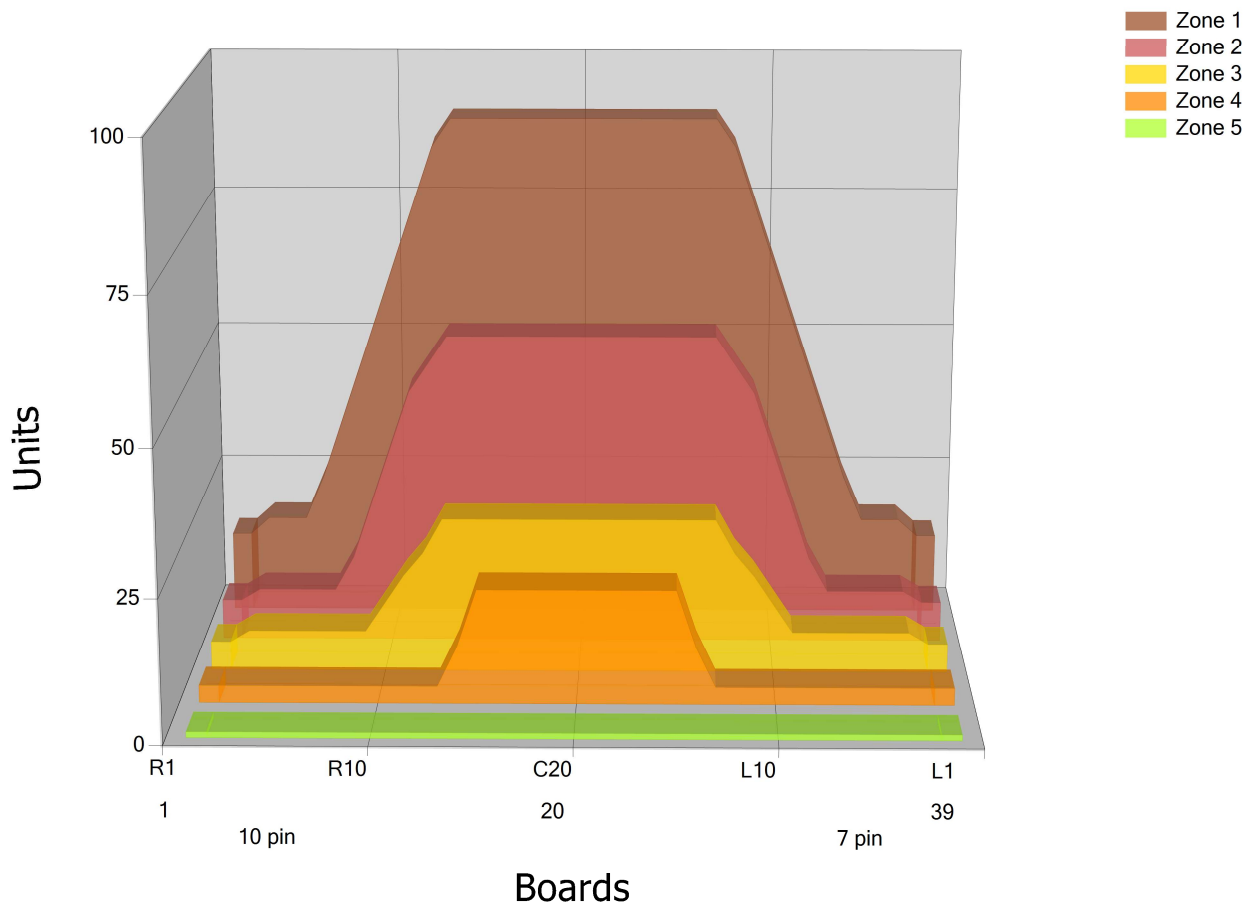

## Zone Configuration

Cleaner Transition

Mode: Clean and Condition

Speed: Max Clean

Start Cleaner Spray: 0 Feet

Start Squeegee: 0 Feet

Start Conditioning: 6 Inches

Split Pattern: No

| Zone 1 | Avg  | Ratio   | Zone 2 | Avg  | Ratio   |
|--------|------|---------|--------|------|---------|
| Left   | 22.2 | 4.1 : 1 | Left   | 9.0  | 6.1 : 1 |
| Right  | 22.2 | 4.1 : 1 | Right  | 9.0  | 6.1 : 1 |
| Center | 90.0 |         | Center | 55.0 |         |

| Zone 3 | Avg  | Ratio   | Zone 4 | Avg  | Ratio   |
|--------|------|---------|--------|------|---------|
| Left   | 7.0  | 3.9 : 1 | Left   | 3.0  | 6.7 : 1 |
| Right  | 7.0  | 3.9 : 1 | Right  | 3.0  | 6.7 : 1 |
| Center | 27.0 |         | Center | 20.0 |         |

| Zone 5 | Avg | Ratio   |
|--------|-----|---------|
| Left   | 1.0 | 1.0 : 1 |
| Right  | 1.0 | 1.0 : 1 |
| Center | 1.0 |         |