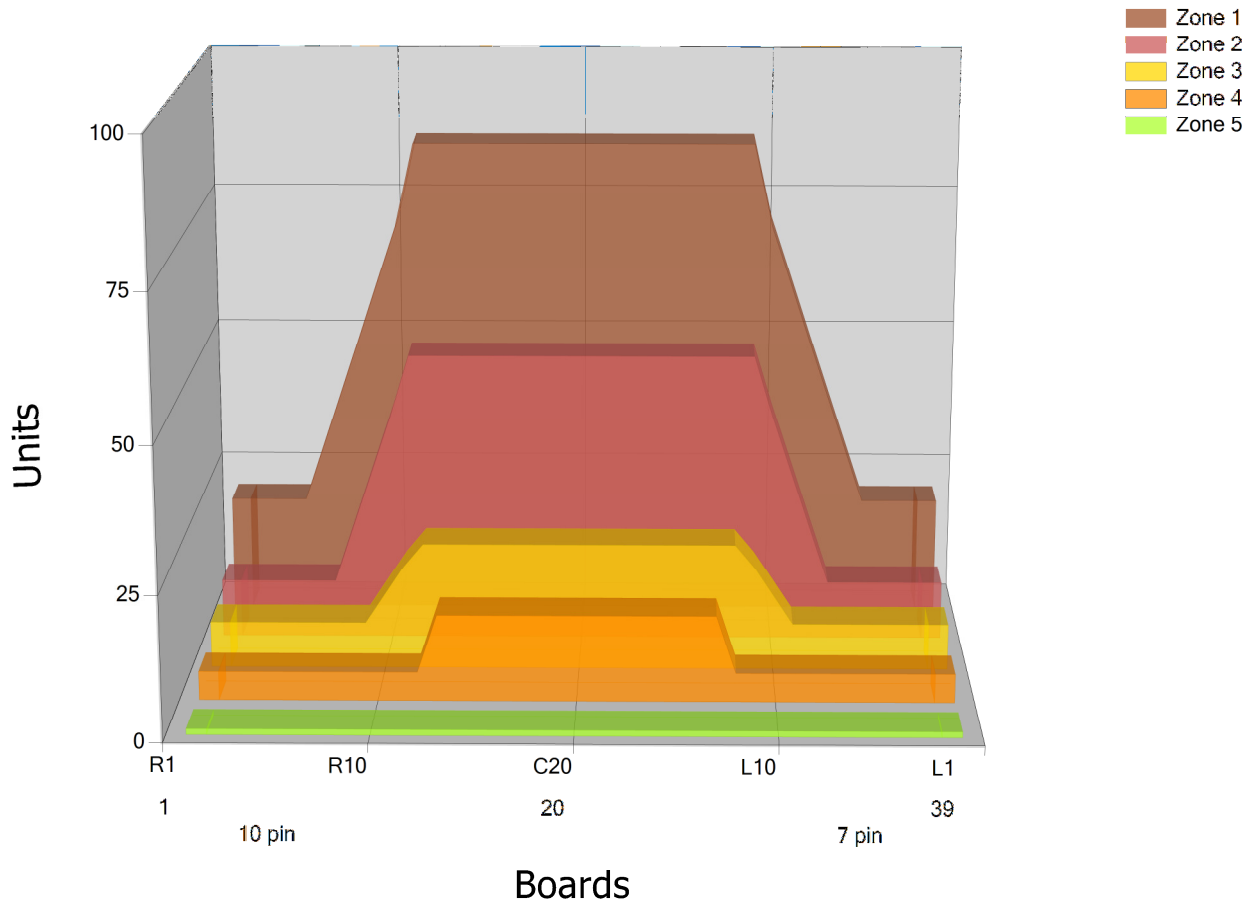

BOWLVILLE17

Conditioner:

Cleaner:

Zone Configuration

Cleaner Transition

Mode: Clean and Condition

Speed: Max Clean

Start Cleaner Spray: 0 Feet

Start Squeegee: 0 Feet

Start Conditioning: 6 Inches

Split Pattern: No

Zone 1	Avg	Ratio	Zone 2	Avg	Ratio
Left	26.0	3.3 : 1	Left	10.0	5.1 : 1
Right	26.0	3.3 : 1	Right	10.0	5.1 : 1
Center	85.0		Center	51.0	

Zone 3	Avg	Ratio	Zone 4	Avg	Ratio
Left	8.0	2.8 : 1	Left	5.0	3.0 : 1
Right	8.0	2.8 : 1	Right	5.0	3.0 : 1
Center	22.0		Center	15.0	

Zone 5	Avg	Ratio
Left	1.0	1.0 : 1
Right	1.0	1.0 : 1
Center	1.0	