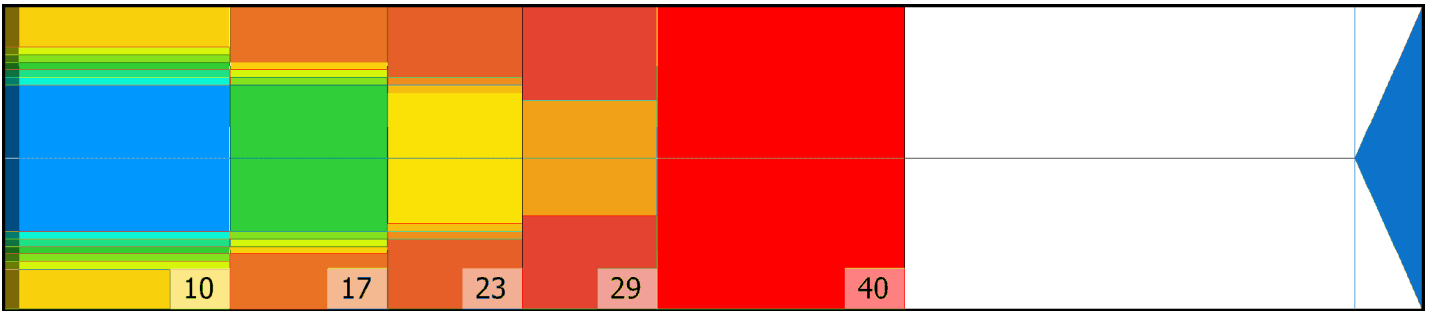

BOWLVILLE17

Conditioner:

Cleaner:

Zone Configuration

Cleaner Transition

Mode: Clean and Condition

Speed: Max Clean

Start Cleaner Spray: 0 Feet

Start Squeegee: 0 Feet

Start Conditioning: 6 Inches

Split Pattern: No

Zone 1	Avg	Ratio	Zone 2	Avg	Ratio
Left	26.0	3.3 : 1	Left	10.0	5.1 : 1
Right	26.0	3.3 : 1	Right	10.0	5.1 : 1
Center	85.0		Center	51.0	

Zone 3	Avg	Ratio	Zone 4	Avg	Ratio
Left	8.0	2.8 : 1	Left	5.0	3.0 : 1
Right	8.0	2.8 : 1	Right	5.0	3.0 : 1
Center	22.0		Center	15.0	

Zone 5	Avg	Ratio
Left	1.0	1.0 : 1
Right	1.0	1.0 : 1
Center	1.0	