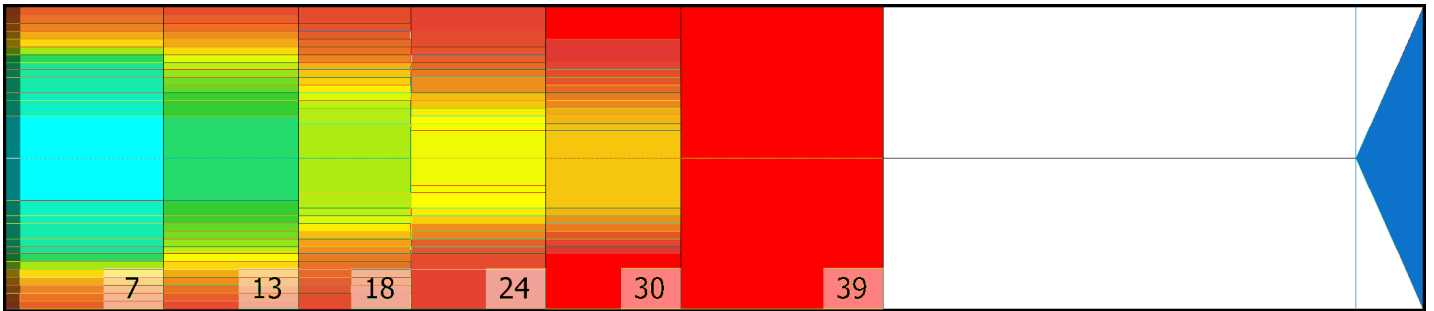

BOWLVILLE22

Conditioner:

Cleaner:

Zone Configuration

Cleaner Transition

Mode: Clean and Condition

Speed: Max Clean

Start Cleaner Spray: 0 Feet

Start Squeegee: 0 Feet

Start Conditioning: 6 Inches

Split Pattern: No

Zone 1	Avg	Ratio	Zone 2	Avg	Ratio
Left	28.0	2.7 : 1	Left	17.6	3.2 : 1
Right	28.0	2.7 : 1	Right	17.2	3.2 : 1
Center	75.0		Center	57.0	

Zone 3	Avg	Ratio	Zone 4	Avg	Ratio
Left	9.2	3.8 : 1	Left	6.4	4.2 : 1
Right	9.0	3.8 : 1	Right	5.4	4.2 : 1
Center	35.0		Center	27.0	

Zone 5	Avg	Ratio	Zone 6	Avg	Ratio
Left	3.6	5.3 : 1	Left	1.0	1.0 : 1
Right	3.0	5.3 : 1	Right	1.0	1.0 : 1
Center	19.0		Center	1.0	