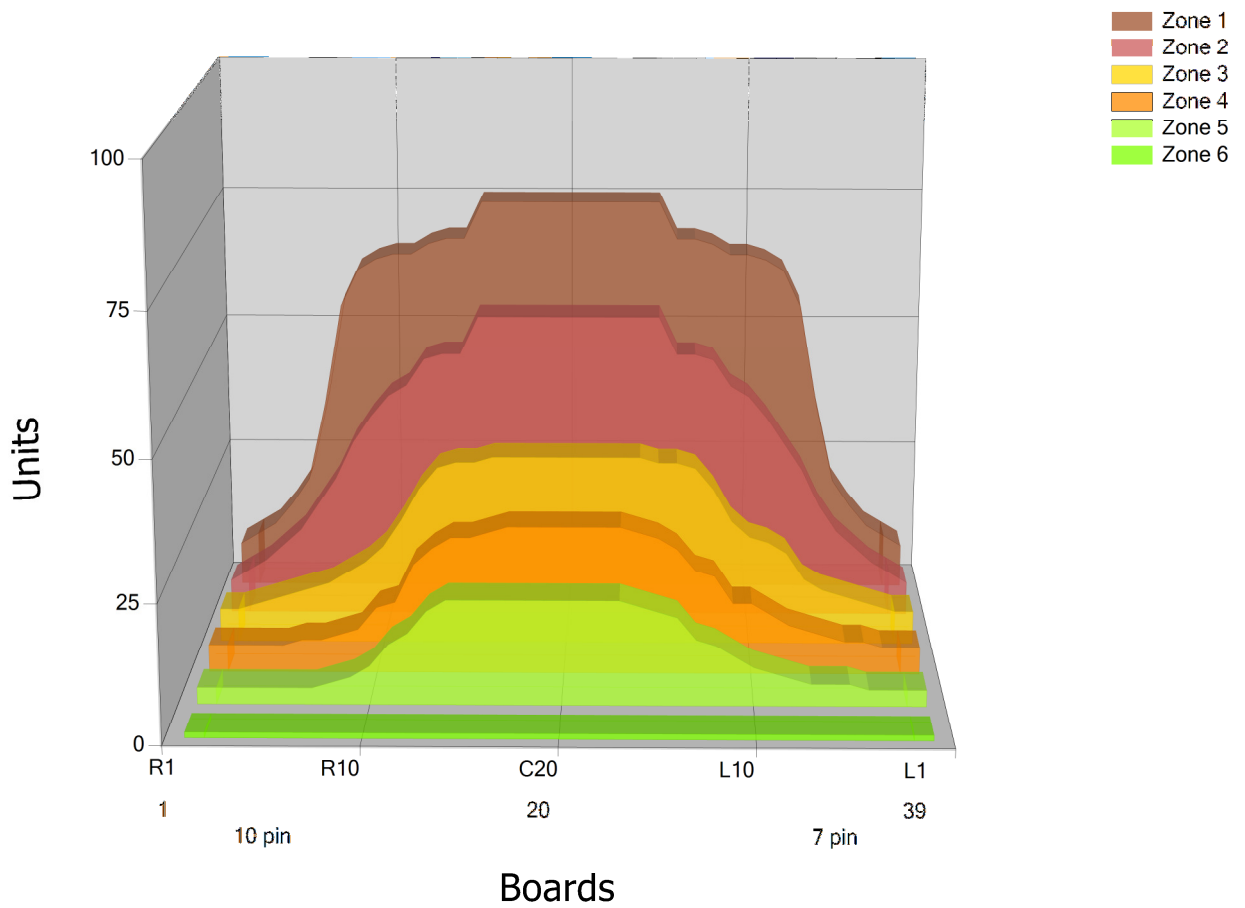

BOWLVILLE22

Conditioner:

Cleaner:

Zone Configuration

Cleaner Transition

Mode: Clean and Condition

Speed: Max Clean

Start Cleaner Spray: 0 Feet

Start Squeegee: 0 Feet

Start Conditioning: 6 Inches

Split Pattern: No

Zone 1	Avg	Ratio	Zone 2	Avg	Ratio
Left	28.0	2.7 : 1	Left	17.6	3.2 : 1
Right	28.0	2.7 : 1	Right	17.2	3.2 : 1
Center	75.0		Center	57.0	

Zone 3	Avg	Ratio	Zone 4	Avg	Ratio
Left	9.2	3.8 : 1	Left	6.4	4.2 : 1
Right	9.0	3.8 : 1	Right	5.4	4.2 : 1
Center	35.0		Center	27.0	

Zone 5	Avg	Ratio	Zone 6	Avg	Ratio
Left	3.6	5.3 : 1	Left	1.0	1.0 : 1
Right	3.0	5.3 : 1	Right	1.0	1.0 : 1
Center	19.0		Center	1.0	