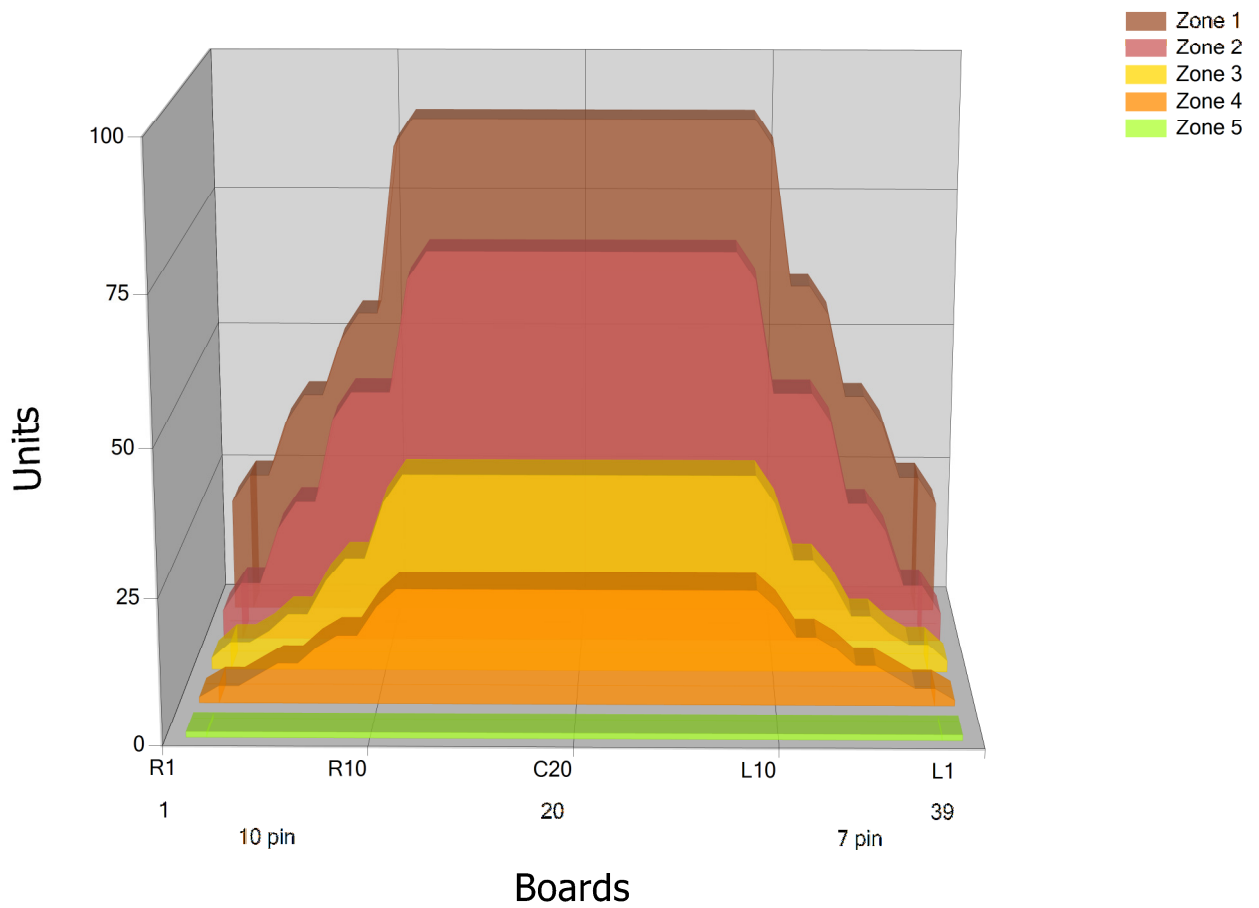

BOWLVILLE23

Conditioner:

Cleaner:

Zone Configuration

Cleaner Transition

Mode: Clean and Condition

Speed: Max Clean

Start Cleaner Spray: 0 Feet

Start Squeegee: 0 Feet

Start Conditioning: 6 Inches

Split Pattern: No

Zone 1	Avg	Ratio	Zone 2	Avg	Ratio
Left	39.0	2.3 : 1	Left	24.0	2.9 : 1
Right	38.0	2.3 : 1	Right	24.0	2.9 : 1
Center	90.0		Center	70.0	

Zone 3	Avg	Ratio	Zone 4	Avg	Ratio
Left	9.6	3.6 : 1	Left	6.4	3.1 : 1
Right	9.6	3.6 : 1	Right	6.4	3.1 : 1
Center	35.0		Center	20.0	

Zone 5	Avg	Ratio
Left	1.0	1.0 : 1
Right	1.0	1.0 : 1
Center	1.0	