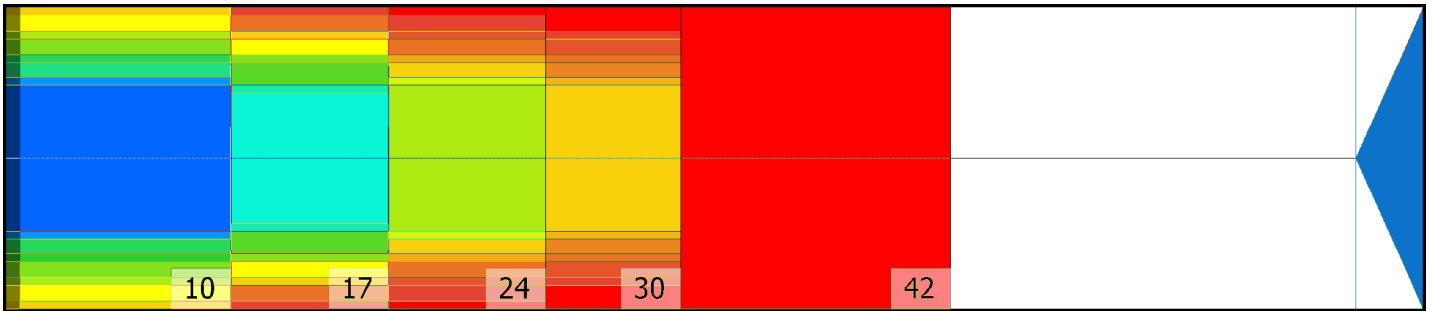

BOWLVILLE23

Conditioner:

Cleaner:

Zone Configuration

Cleaner Transition

Mode: Clean and Condition

Speed: Max Clean

Start Cleaner Spray: 0 Feet

Start Squeegee: 0 Feet

Start Conditioning: 6 Inches

Split Pattern: No

Zone 1	Avg	Ratio	Zone 2	Avg	Ratio
Left	39.0	2.3 : 1	Left	24.0	2.9 : 1
Right	38.0	2.3 : 1	Right	24.0	2.9 : 1
Center	90.0		Center	70.0	

Zone 3	Avg	Ratio	Zone 4	Avg	Ratio
Left	9.6	3.6 : 1	Left	6.4	3.1 : 1
Right	9.6	3.6 : 1	Right	6.4	3.1 : 1
Center	35.0		Center	20.0	

Zone 5	Avg	Ratio
Left	1.0	1.0 : 1
Right	1.0	1.0 : 1
Center	1.0	