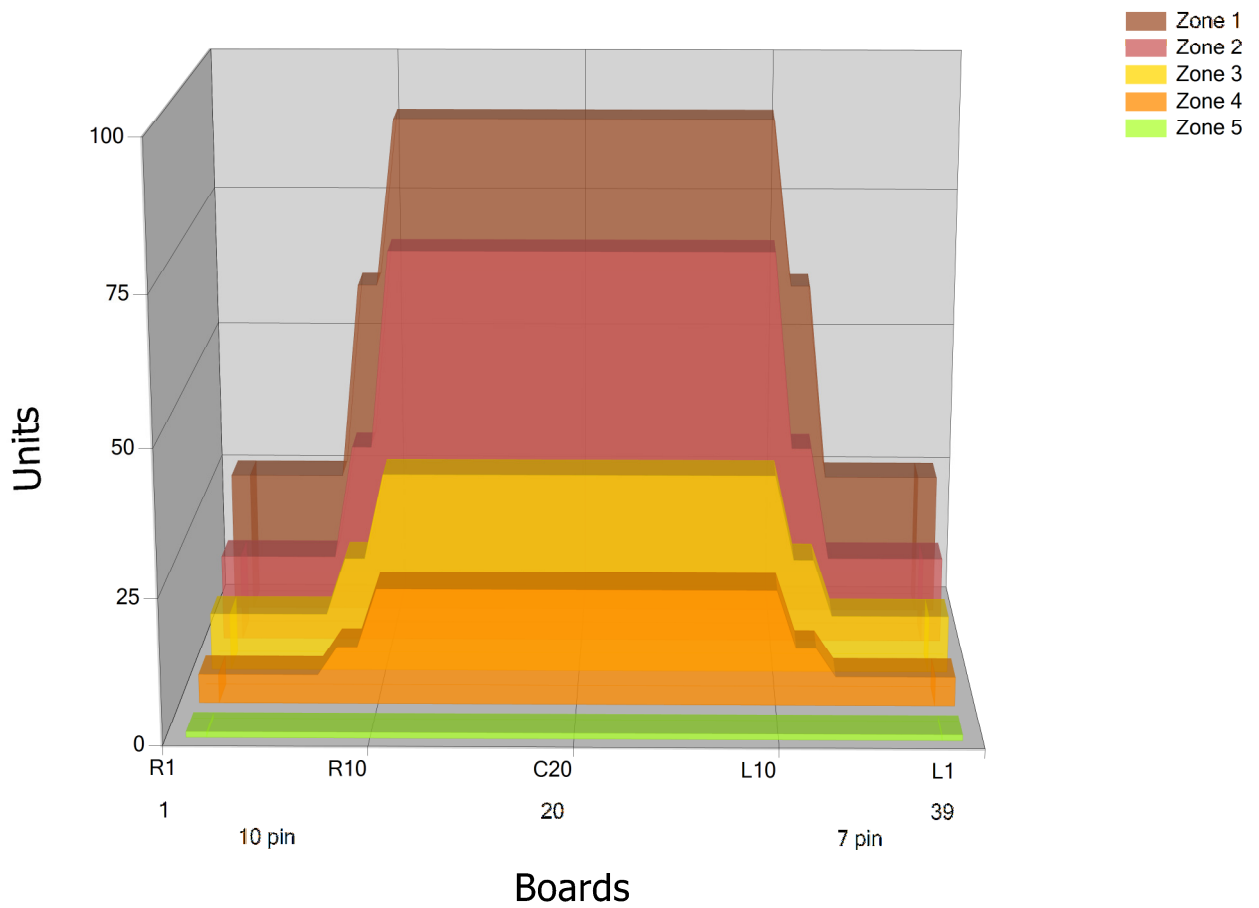

BOWLVILLE24

Conditioner:

Cleaner:

Zone Configuration

Cleaner Transition

Mode: Clean and Condition

Speed: Max Clean

Start Cleaner Spray: 0 Feet

Start Squeegee: 0 Feet

Start Conditioning: 6 Inches

Split Pattern: No

Zone 1	Avg	Ratio	Zone 2	Avg	Ratio
Left	25.0	3.6 : 1	Left	15.0	4.7 : 1
Right	25.0	3.6 : 1	Right	15.0	4.7 : 1
Center	90.0		Center	70.0	

Zone 3	Avg	Ratio	Zone 4	Avg	Ratio
Left	10.0	3.5 : 1	Left	5.0	4.0 : 1
Right	10.0	3.5 : 1	Right	5.0	4.0 : 1
Center	35.0		Center	20.0	

Zone 5	Avg	Ratio
Left	1.0	1.0 : 1
Right	1.0	1.0 : 1
Center	1.0	