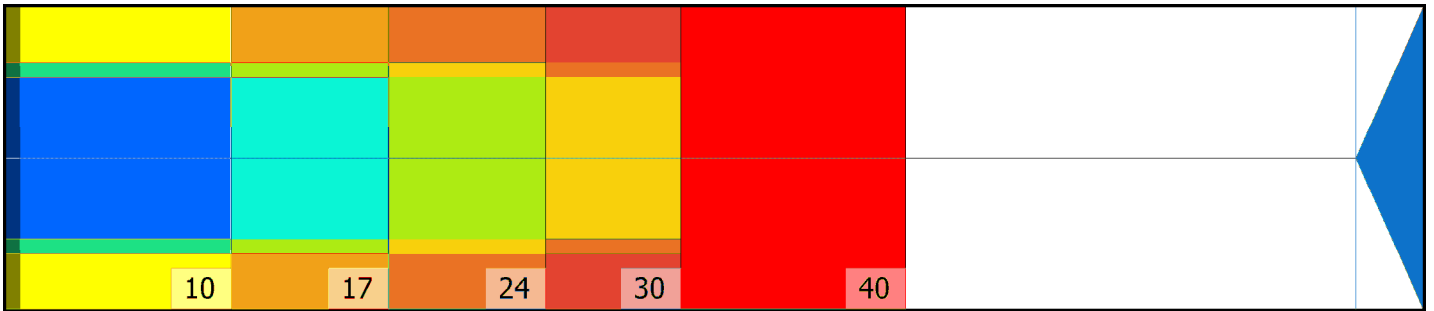

BOWLVILLE24

Conditioner:

Cleaner:

Zone Configuration

Cleaner Transition

Mode: Clean and Condition

Speed: Max Clean

Start Cleaner Spray: 0 Feet

Start Squeegee: 0 Feet

Start Conditioning: 6 Inches

Split Pattern: No

Zone 1	Avg	Ratio	Zone 2	Avg	Ratio
Left	25.0	3.6 : 1	Left	15.0	4.7 : 1
Right	25.0	3.6 : 1	Right	15.0	4.7 : 1
Center	90.0		Center	70.0	

Zone 3	Avg	Ratio	Zone 4	Avg	Ratio
Left	10.0	3.5 : 1	Left	5.0	4.0 : 1
Right	10.0	3.5 : 1	Right	5.0	4.0 : 1
Center	35.0		Center	20.0	

Zone 5	Avg	Ratio
Left	1.0	1.0 : 1
Right	1.0	1.0 : 1
Center	1.0	