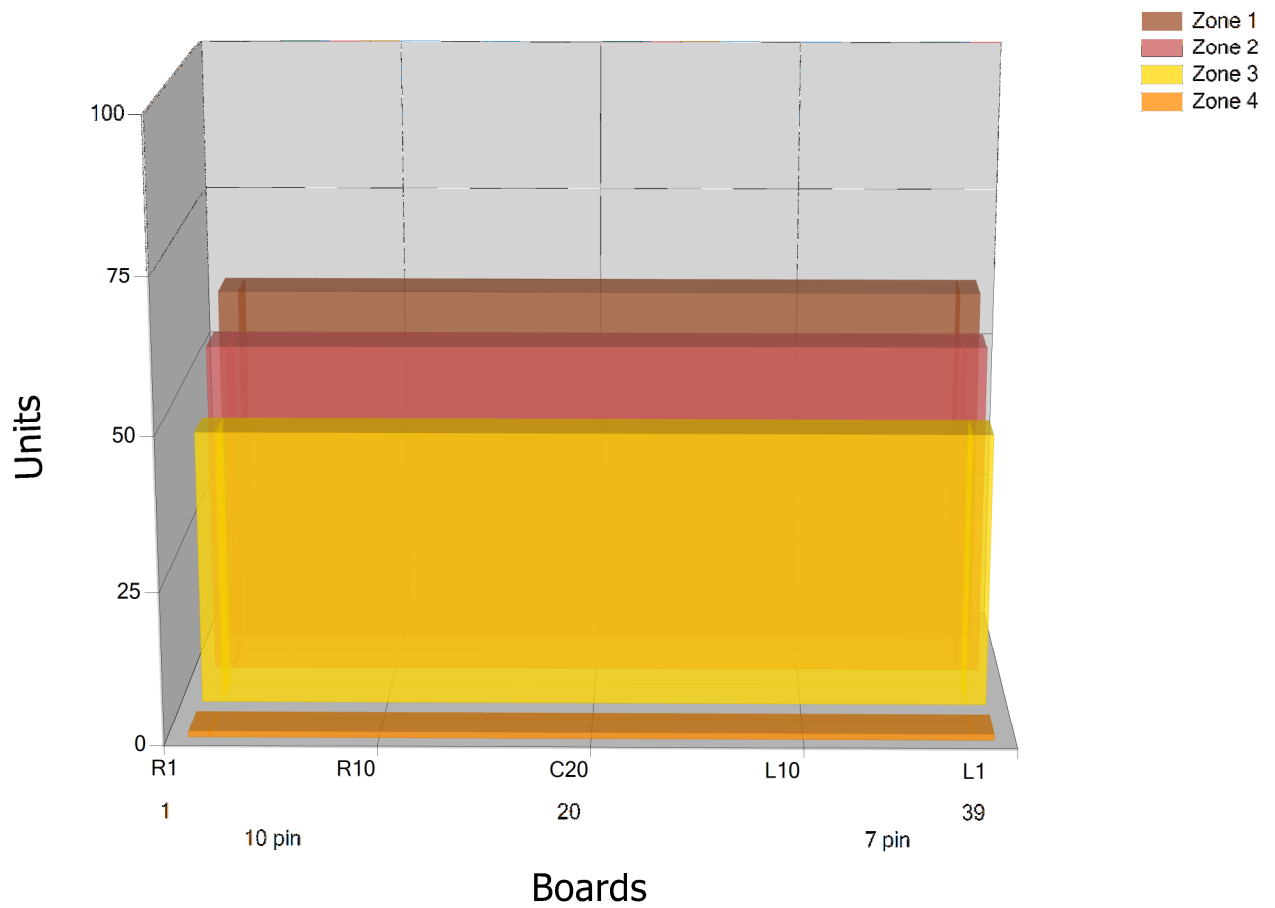

# FLAT 1

Conditioner:

Cleaner:

## Zone Configuration

Cleaner Transition

Mode: Clean and Condition

Speed: Max Clean

Start Cleaner Spray: 0 Feet

Start Squeegee: 0 Feet

Start Conditioning: 6 Inches

Split Pattern: No

Zone 1	Avg	Ratio	Zone 2	Avg	Ratio
Left	60.0	1.0 : 1	Left	55.0	1.0 : 1
Right	60.0	1.0 : 1	Right	55.0	1.0 : 1
Center	60.0		Center	55.0	

Zone 3	Avg	Ratio	Zone 4	Avg	Ratio
Left	45.0	1.0 : 1	Left	1.0	1.0 : 1
Right	45.0	1.0 : 1	Right	1.0	1.0 : 1
Center	45.0		Center	1.0	