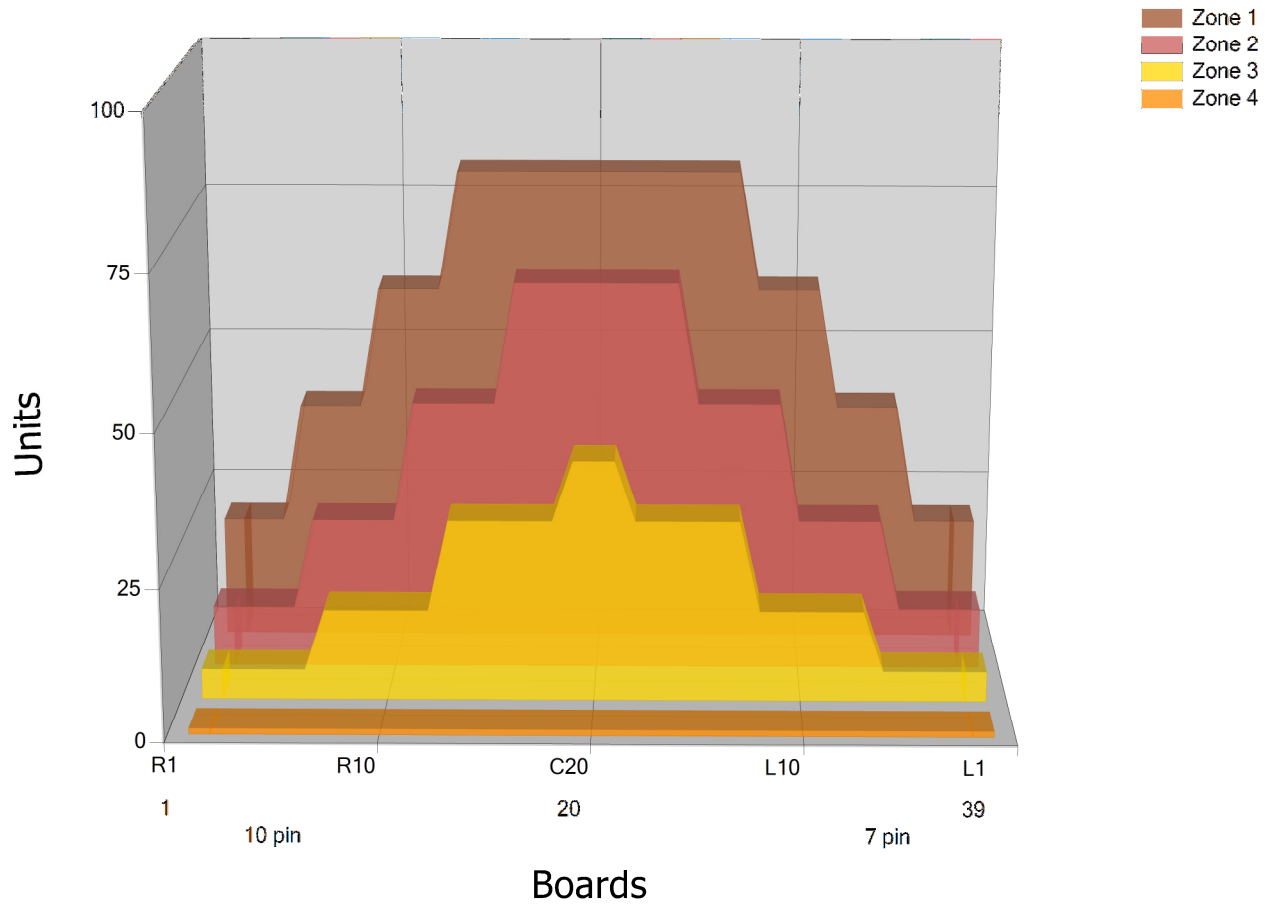

HALLI2022

Conditioner:

Cleaner:

Zone Configuration

Cleaner Transition

Mode: Clean and Condition

Speed: Max Clean

Start Cleaner Spray: 0 Feet

Start Squeegee: 0 Feet

Start Conditioning: 6 Inches

Split Pattern: No

Zone 1	Avg	Ratio	Zone 2	Avg	Ratio
Left	32.0	2.5 : 1	Left	16.0	4.1 : 1
Right	32.0	2.5 : 1	Right	16.0	4.1 : 1
Center	80.0		Center	65.0	

Zone 3	Avg	Ratio	Zone 4	Avg	Ratio
Left	7.0	5.1 : 1	Left	1.0	1.0 : 1
Right	7.0	5.1 : 1	Right	1.0	1.0 : 1
Center	36.0		Center	1.0	