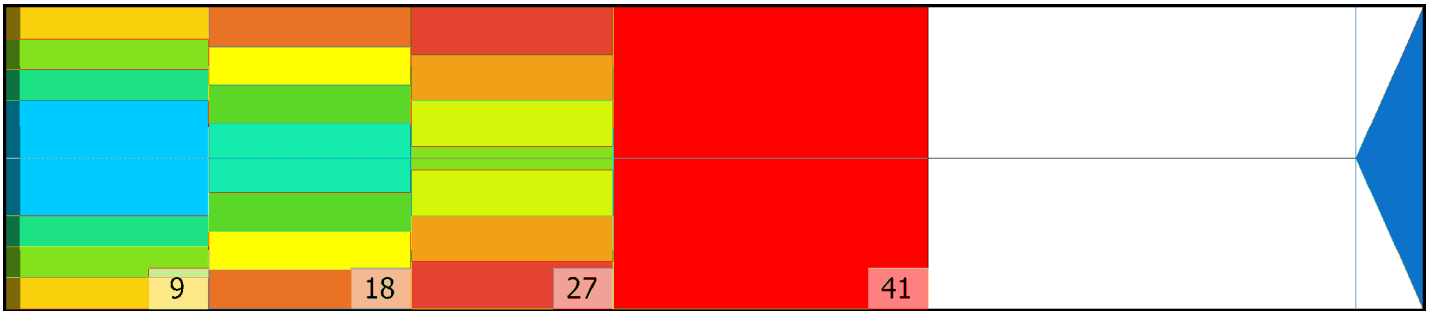

HALLI2022

Conditioner:

Cleaner:

Zone Configuration

Cleaner Transition

Mode: Clean and Condition

Speed: Max Clean

Start Cleaner Spray: 0 Feet

Start Squeegee: 0 Feet

Start Conditioning: 6 Inches

Split Pattern: No

Zone 1	Avg	Ratio	Zone 2	Avg	Ratio
Left	32.0	2.5 : 1	Left	16.0	4.1 : 1
Right	32.0	2.5 : 1	Right	16.0	4.1 : 1
Center	80.0		Center	65.0	

Zone 3	Avg	Ratio	Zone 4	Avg	Ratio
Left	7.0	5.1 : 1	Left	1.0	1.0 : 1
Right	7.0	5.1 : 1	Right	1.0	1.0 : 1
Center	36.0		Center	1.0	