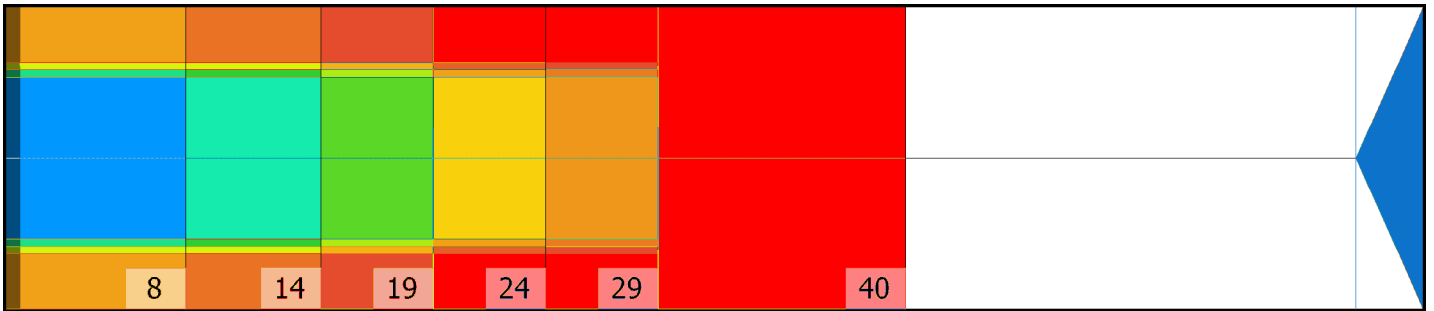

HALLI2023

Conditioner:

Cleaner:

Zone Configuration

Cleaner Transition

Mode: Clean and Condition

Speed: Max Clean

Start Cleaner Spray: 0 Feet

Start Squeegee: 0 Feet

Start Conditioning: 6 Inches

Split Pattern: No

Zone 1	Avg	Ratio	Zone 2	Avg	Ratio
Left	15.0	5.7 : 1	Left	10.0	6.5 : 1
Right	15.0	5.7 : 1	Right	10.0	6.5 : 1
Center	85.0		Center	65.0	

Zone 3	Avg	Ratio	Zone 4	Avg	Ratio
Left	6.0	7.5 : 1	Left	3.0	6.7 : 1
Right	6.0	7.5 : 1	Right	3.0	6.7 : 1
Center	45.0		Center	20.0	

Zone 5	Avg	Ratio	Zone 6	Avg	Ratio
Left	2.0	7.0 : 1	Left	1.0	1.0 : 1
Right	2.0	7.0 : 1	Right	1.0	1.0 : 1
Center	14.0		Center	1.0	