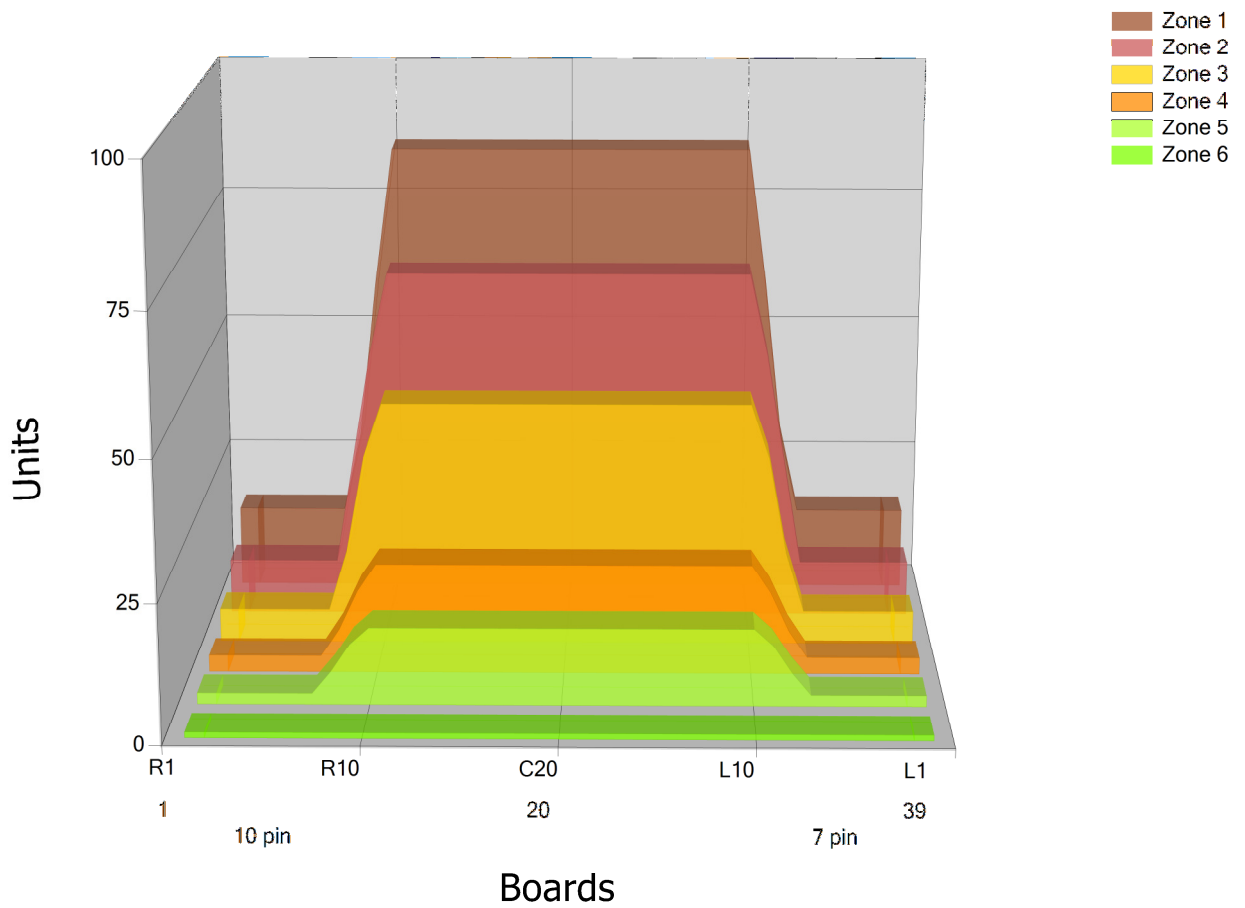

HALLI2023

Conditioner:

Cleaner:

Zone Configuration

Cleaner Transition

Mode: Clean and Condition

Speed: Max Clean

Start Cleaner Spray: 0 Feet

Start Squeegee: 0 Feet

Start Conditioning: 6 Inches

Split Pattern: No

Zone 1	Avg	Ratio	Zone 2	Avg	Ratio
Left	15.0	5.7 : 1	Left	10.0	6.5 : 1
Right	15.0	5.7 : 1	Right	10.0	6.5 : 1
Center	85.0		Center	65.0	

Zone 3	Avg	Ratio	Zone 4	Avg	Ratio
Left	6.0	7.5 : 1	Left	3.0	6.7 : 1
Right	6.0	7.5 : 1	Right	3.0	6.7 : 1
Center	45.0		Center	20.0	

Zone 5	Avg	Ratio	Zone 6	Avg	Ratio
Left	2.0	7.0 : 1	Left	1.0	1.0 : 1
Right	2.0	7.0 : 1	Right	1.0	1.0 : 1
Center	14.0		Center	1.0	