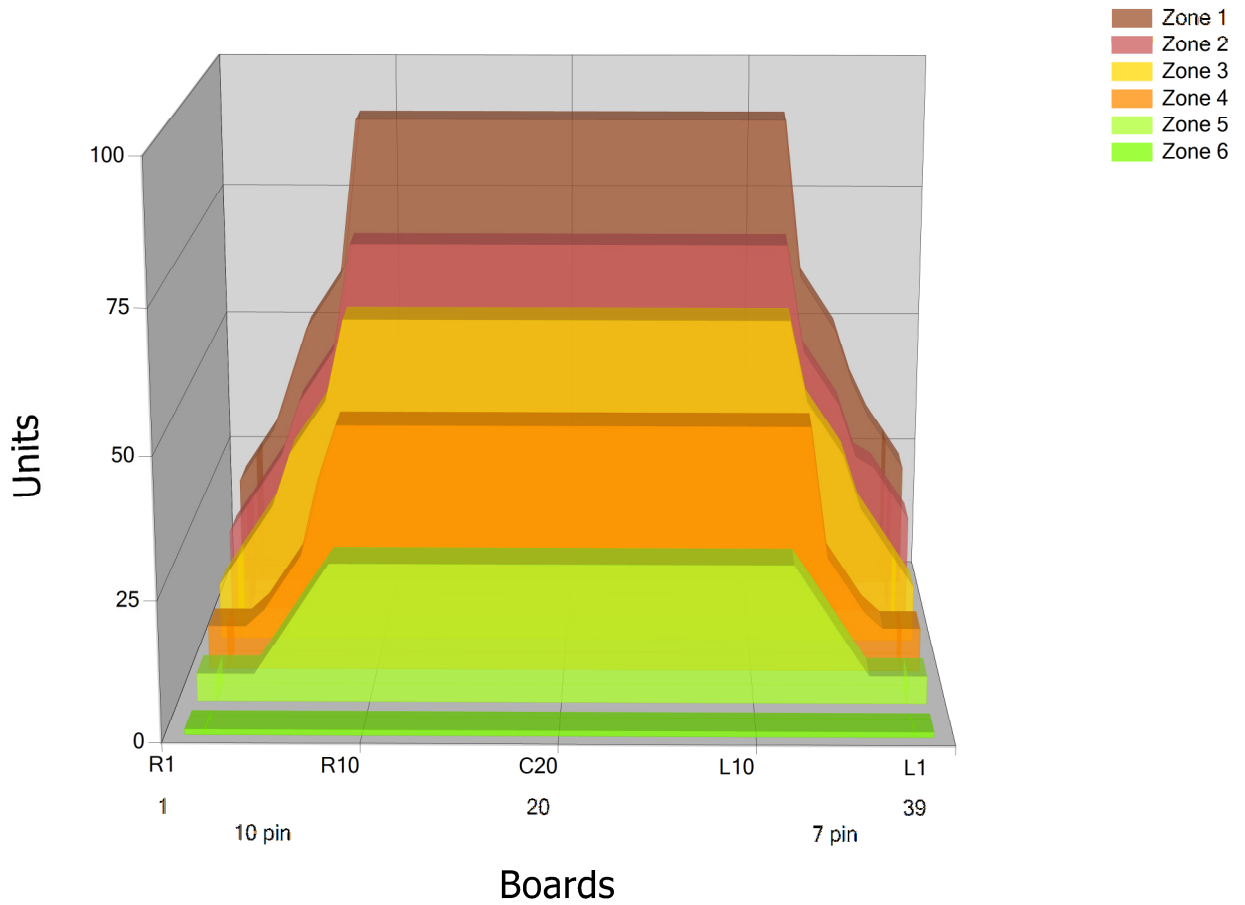

HALLIMEST18

Conditioner:

Cleaner:

Zone Configuration

Cleaner Transition

Mode: Clean and Condition

Speed: Max Clean

Start Cleaner Spray: 0 Feet

Start Squeegee: 0 Feet

Start Conditioning: 6 Inches

Split Pattern: No

Zone 1	Avg	Ratio	Zone 2	Avg	Ratio
Left	47.6	1.9 : 1	Left	38.6	1.8 : 1
Right	47.0	1.9 : 1	Right	38.0	1.8 : 1
Center	90.0		Center	70.0	

Zone 3	Avg	Ratio	Zone 4	Avg	Ratio
Left	33.0	1.8 : 1	Left	20.2	2.2 : 1
Right	33.0	1.8 : 1	Right	18.2	2.2 : 1
Center	60.0		Center	45.0	

Zone 5	Avg	Ratio	Zone 6	Avg	Ratio
Left	11.0	2.3 : 1	Left	1.0	1.0 : 1
Right	11.0	2.3 : 1	Right	1.0	1.0 : 1
Center	25.0		Center	1.0	