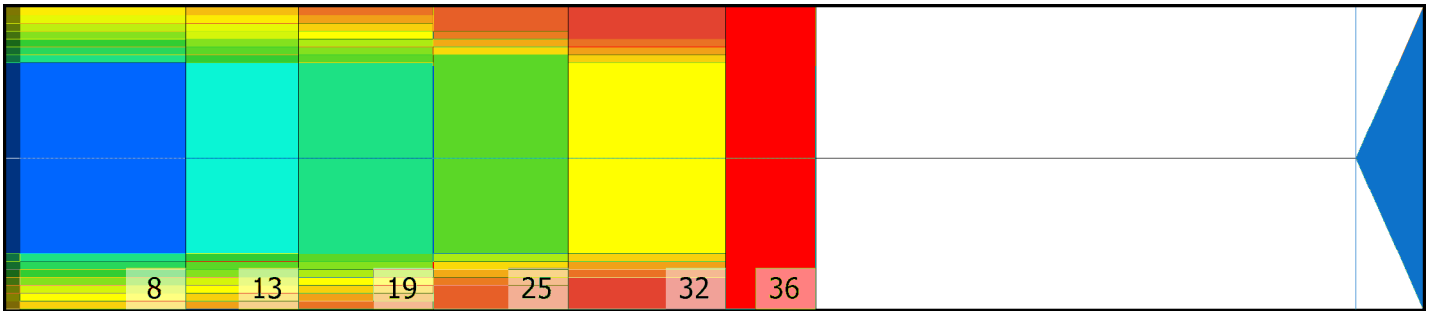

HALLIMEST18

Conditioner:

Cleaner:

Zone Configuration

Cleaner Transition

Mode: Clean and Condition

Speed: Max Clean

Start Cleaner Spray: 0 Feet

Start Squeegee: 0 Feet

Start Conditioning: 6 Inches

Split Pattern: No

Zone 1	Avg	Ratio	Zone 2	Avg	Ratio
Left	47.6	1.9 : 1	Left	38.6	1.8 : 1
Right	47.0	1.9 : 1	Right	38.0	1.8 : 1
Center	90.0		Center	70.0	

Zone 3	Avg	Ratio	Zone 4	Avg	Ratio
Left	33.0	1.8 : 1	Left	20.2	2.2 : 1
Right	33.0	1.8 : 1	Right	18.2	2.2 : 1
Center	60.0		Center	45.0	

Zone 5	Avg	Ratio	Zone 6	Avg	Ratio
Left	11.0	2.3 : 1	Left	1.0	1.0 : 1
Right	11.0	2.3 : 1	Right	1.0	1.0 : 1
Center	25.0		Center	1.0	