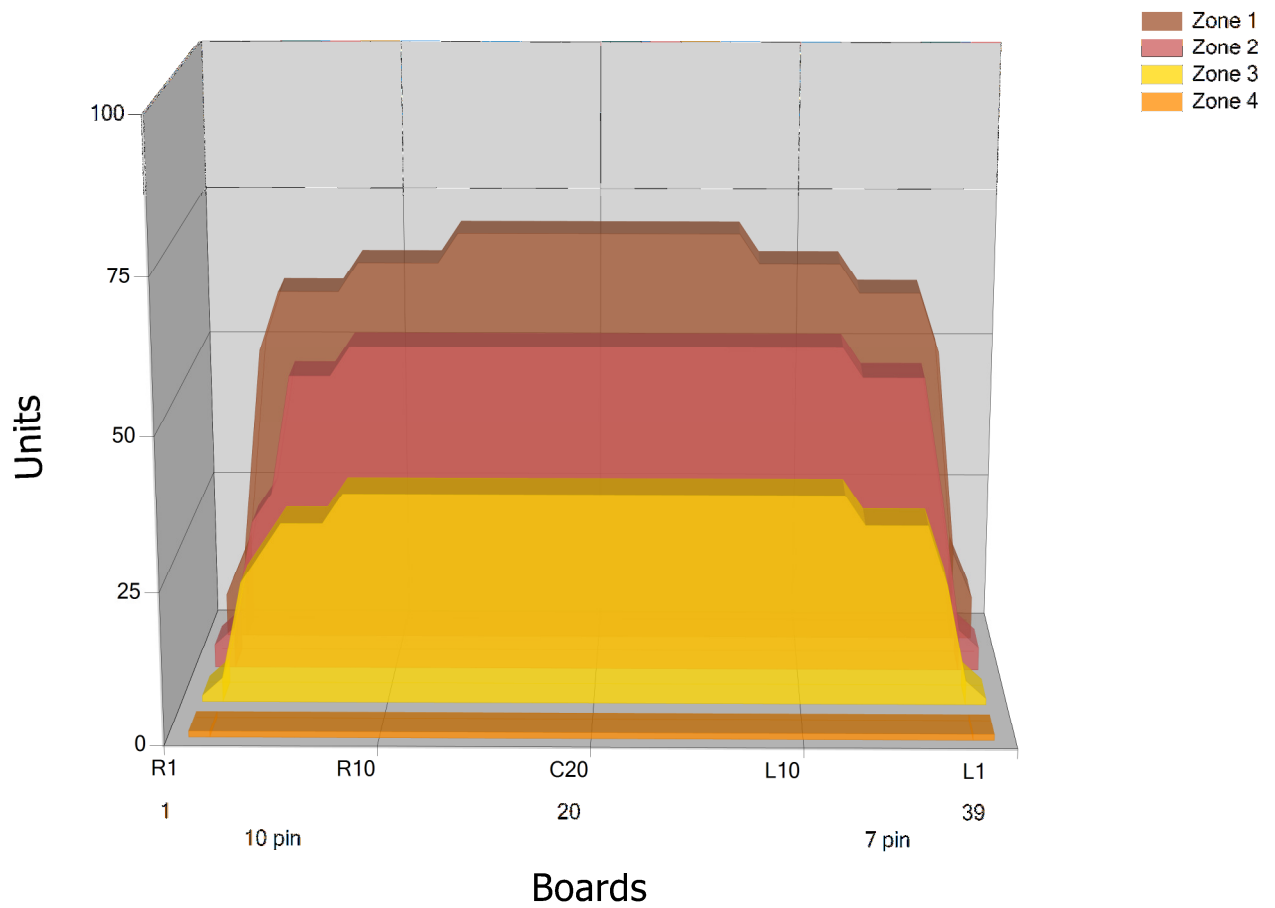

HALLIMEST19

Conditioner:

Cleaner:

Zone Configuration

Cleaner Transition

Mode: Clean and Condition

Speed: Max Clean

Start Cleaner Spray: 0 Feet

Start Squeegee: 0 Feet

Start Conditioning: 6 Inches

Split Pattern: No

Zone 1	Avg	Ratio	Zone 2	Avg	Ratio
Left	58.0	1.2 : 1	Left	46.0	1.2 : 1
Right	58.0	1.2 : 1	Right	41.0	1.2 : 1
Center	70.0		Center	55.0	

Zone 3	Avg	Ratio	Zone 4	Avg	Ratio
Left	28.0	1.3 : 1	Left	1.0	1.0 : 1
Right	27.0	1.3 : 1	Right	1.0	1.0 : 1
Center	35.0		Center	1.0	