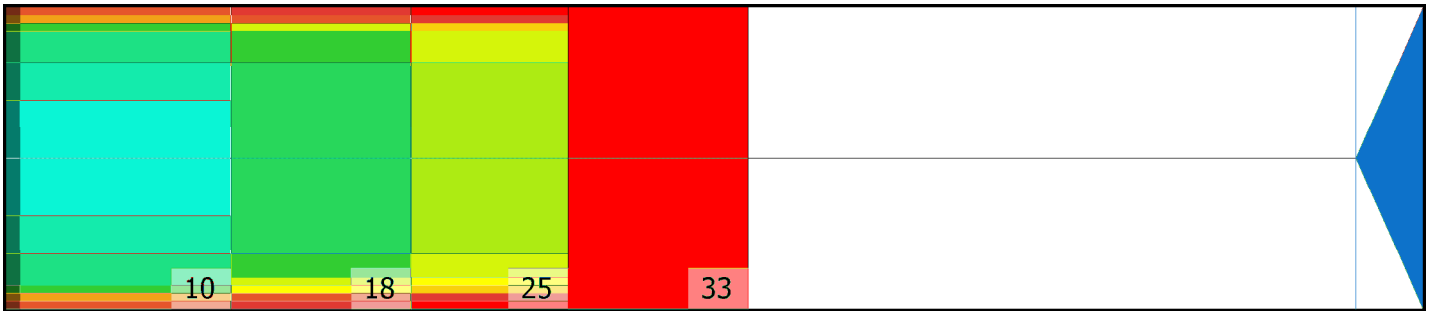

HALLIMEST19

Conditioner:

Cleaner:

Zone Configuration

Cleaner Transition

Mode: Clean and Condition

Speed: Max Clean

Start Cleaner Spray: 0 Feet

Start Squeegee: 0 Feet

Start Conditioning: 6 Inches

Split Pattern: No

Zone 1	Avg	Ratio	Zone 2	Avg	Ratio
Left	58.0	1.2 : 1	Left	46.0	1.2 : 1
Right	58.0	1.2 : 1	Right	41.0	1.2 : 1
Center	70.0		Center	55.0	

Zone 3	Avg	Ratio	Zone 4	Avg	Ratio
Left	28.0	1.3 : 1	Left	1.0	1.0 : 1
Right	27.0	1.3 : 1	Right	1.0	1.0 : 1
Center	35.0		Center	1.0	