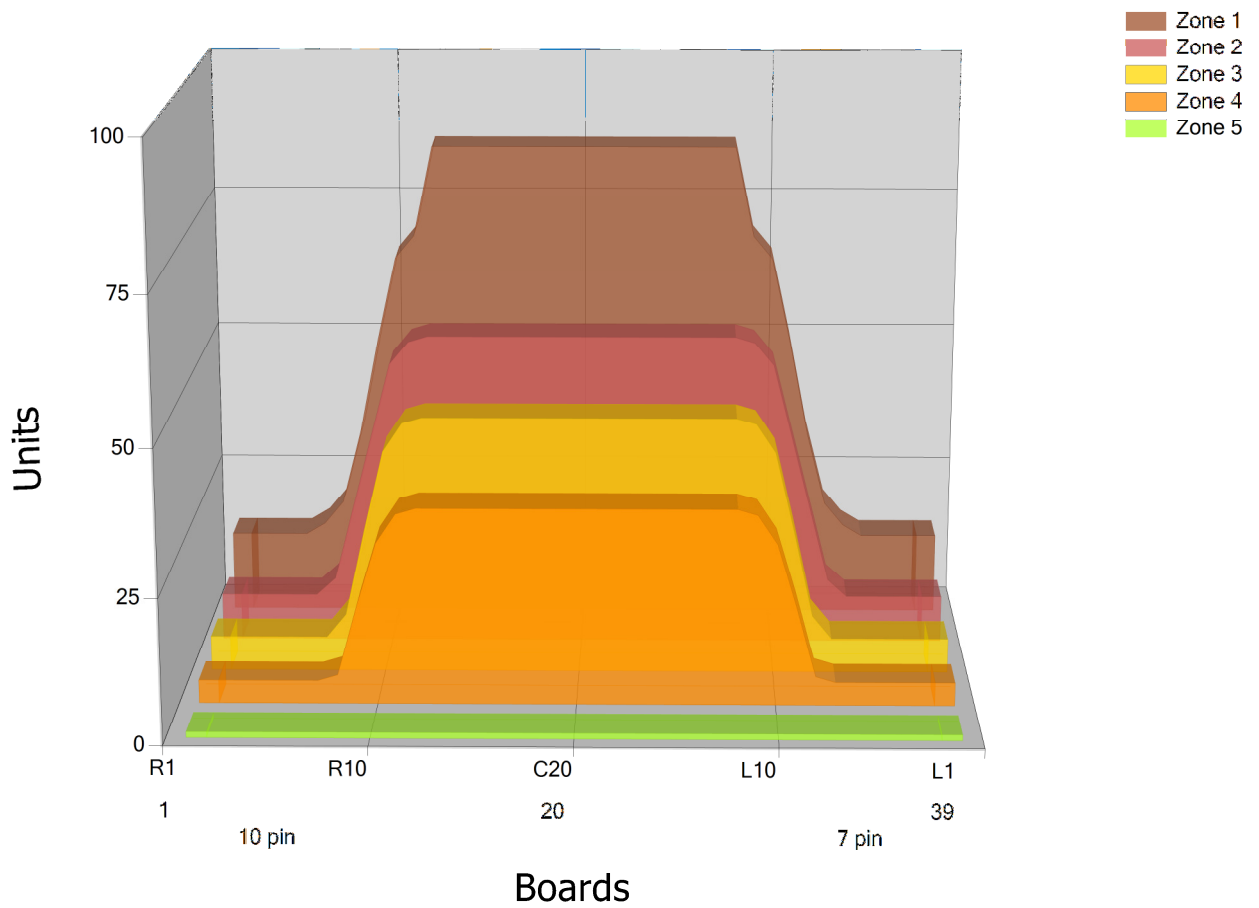

## Zone Configuration

Cleaner Transition

Mode: Clean and Condition

Speed: Max Clean

Start Cleaner Spray: 0 Feet

Start Squeegee: 0 Feet

Start Conditioning: 6 Inches

Split Pattern: No

Zone 1	Avg	Ratio	Zone 2	Avg	Ratio
Left	15.6	5.4 : 1	Left	8.6	6.4 : 1
Right	15.6	5.4 : 1	Right	8.6	6.4 : 1
Center	85.0		Center	55.0	

Zone 3	Avg	Ratio	Zone 4	Avg	Ratio
Left	6.0	7.5 : 1	Left	4.0	8.5 : 1
Right	6.0	7.5 : 1	Right	4.0	8.5 : 1
Center	45.0		Center	34.0	

Zone 5	Avg	Ratio
Left	1.0	1.0 : 1
Right	1.0	1.0 : 1
Center	1.0	