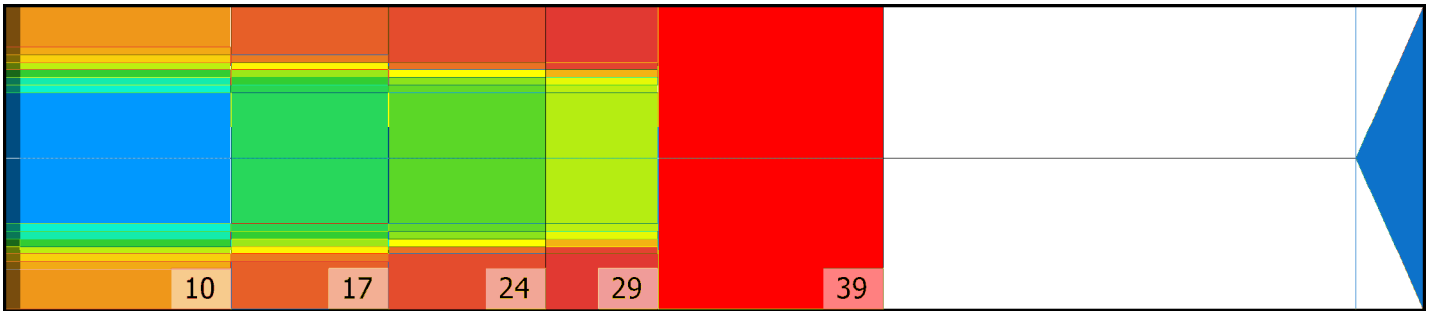

## Zone Configuration

Cleaner Transition

Mode: Clean and Condition

Speed: Max Clean

Start Cleaner Spray: 0 Feet

Start Squeegee: 0 Feet

Start Conditioning: 6 Inches

Split Pattern: No

Zone 1	Avg	Ratio	Zone 2	Avg	Ratio
Left	15.6	5.4 : 1	Left	8.6	6.4 : 1
Right	15.6	5.4 : 1	Right	8.6	6.4 : 1
Center	85.0		Center	55.0	

Zone 3	Avg	Ratio	Zone 4	Avg	Ratio
Left	6.0	7.5 : 1	Left	4.0	8.5 : 1
Right	6.0	7.5 : 1	Right	4.0	8.5 : 1
Center	45.0		Center	34.0	

Zone 5	Avg	Ratio
Left	1.0	1.0 : 1
Right	1.0	1.0 : 1
Center	1.0	