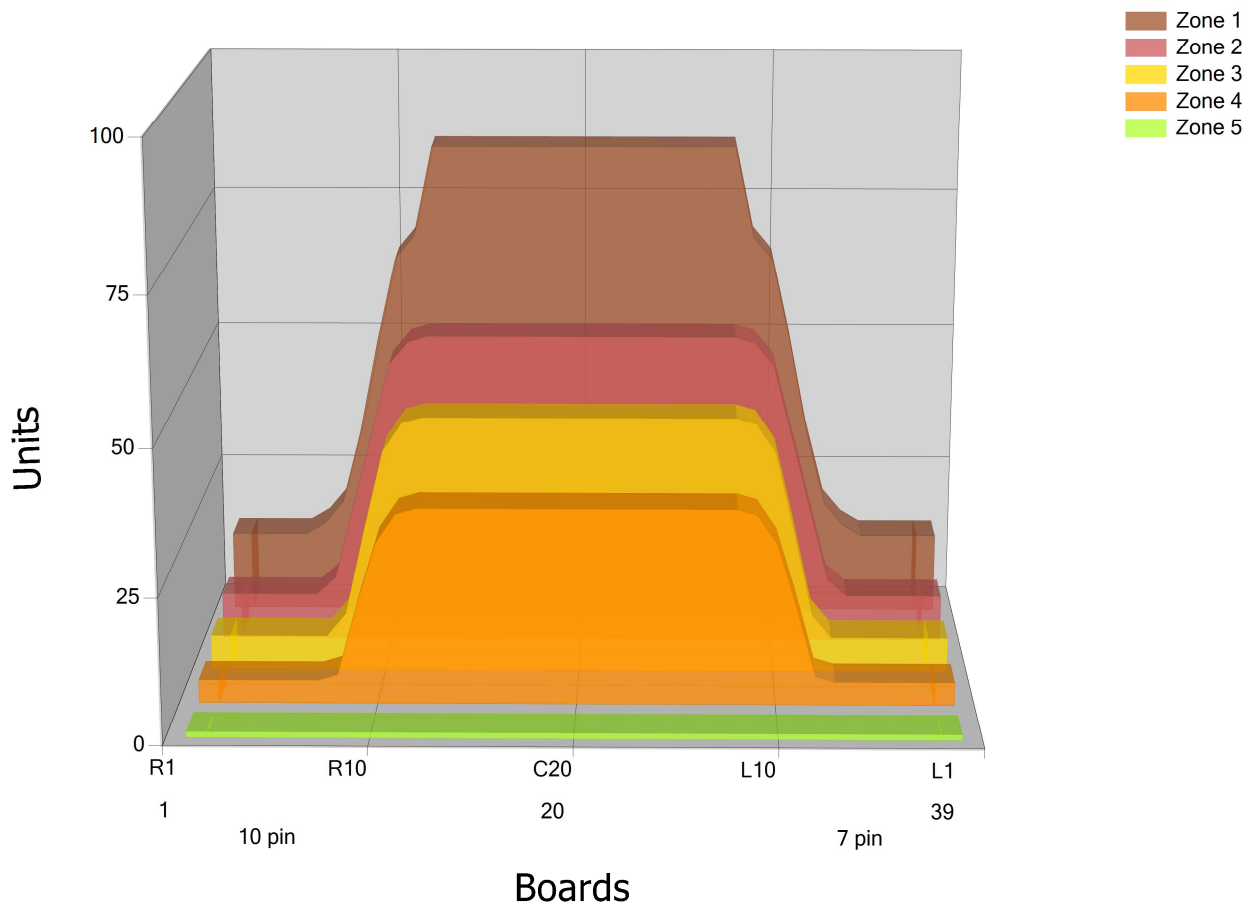

HALLIMEST24

Conditioner:

Cleaner:

Zone Configuration

Cleaner Transition

Mode: Clean and Condition

Speed: Max Clean

Start Cleaner Spray: 0 Feet

Start Squeegee: 0 Feet

Start Conditioning: 6 Inches

Split Pattern: No

Zone 1	Avg	Ratio	Zone 2	Avg	Ratio
Left	15.6	5.4 : 1	Left	8.6	6.4 : 1
Right	15.6	5.4 : 1	Right	8.6	6.4 : 1
Center	85.0		Center	55.0	

Zone 3	Avg	Ratio	Zone 4	Avg	Ratio
Left	6.0	7.5 : 1	Left	4.0	8.5 : 1
Right	6.0	7.5 : 1	Right	4.0	8.5 : 1
Center	45.0		Center	34.0	

Zone 5	Avg	Ratio
Left	1.0	1.0 : 1
Right	1.0	1.0 : 1
Center	1.0	