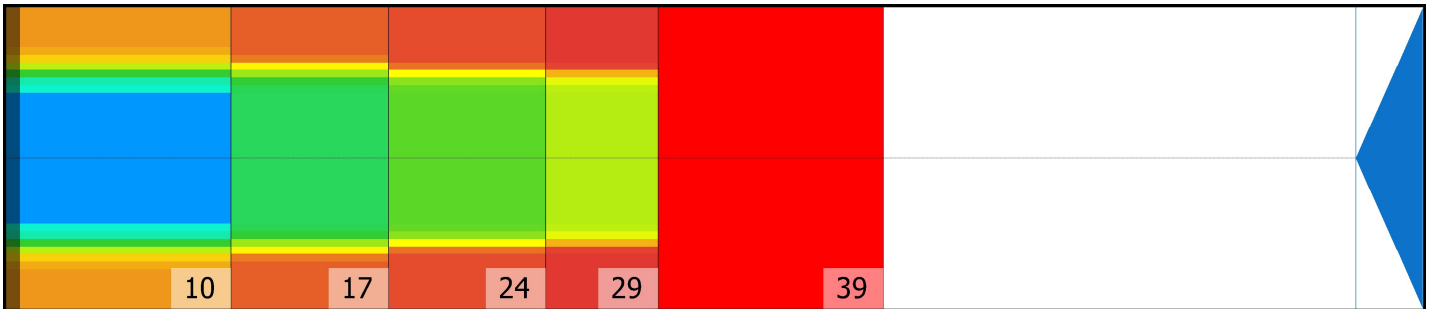

HALLIMEST24

Conditioner:

Cleaner:

Zone Configuration

Cleaner Transition

Mode: Clean and Condition

Speed: Max Clean

Start Cleaner Spray: 0 Feet

Start Squeegee: 0 Feet

Start Conditioning: 6 Inches

Split Pattern: No

Zone 1	Avg	Ratio	Zone 2	Avg	Ratio
Left	15.6	5.4 : 1	Left	8.6	6.4 : 1
Right	15.6	5.4 : 1	Right	8.6	6.4 : 1
Center	85.0		Center	55.0	

Zone 3	Avg	Ratio	Zone 4	Avg	Ratio
Left	6.0	7.5 : 1	Left	4.0	8.5 : 1
Right	6.0	7.5 : 1	Right	4.0	8.5 : 1
Center	45.0		Center	34.0	

Zone 5	Avg	Ratio
Left	1.0	1.0 : 1
Right	1.0	1.0 : 1
Center	1.0	