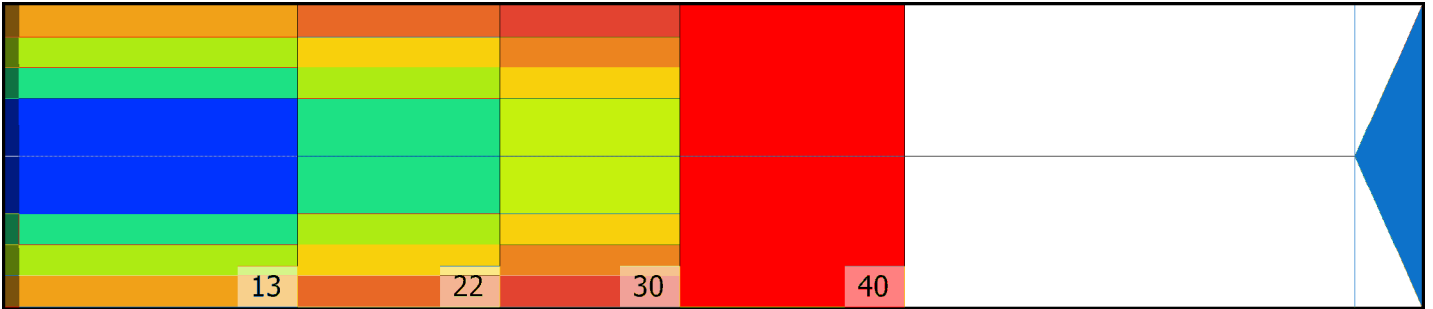

JOULUKISA17

Conditioner:

Cleaner:

Zone Configuration

Cleaner Transition

Mode: Clean and Condition

Speed: Max Clean

Start Cleaner Spray: 0 Feet

Start Squeegee: 0 Feet

Start Conditioning: 6 Inches

Split Pattern: No

Zone 1	Avg	Ratio	Zone 2	Avg	Ratio
Left	27.0	3.5 : 1	Left	15.6	3.8 : 1
Right	27.0	3.5 : 1	Right	15.6	3.8 : 1
Center	95.0		Center	60.0	

Zone 3	Avg	Ratio	Zone 4	Avg	Ratio
Left	9.2	3.5 : 1	Left	1.0	1.0 : 1
Right	9.2	3.5 : 1	Right	1.0	1.0 : 1
Center	32.0		Center	1.0	