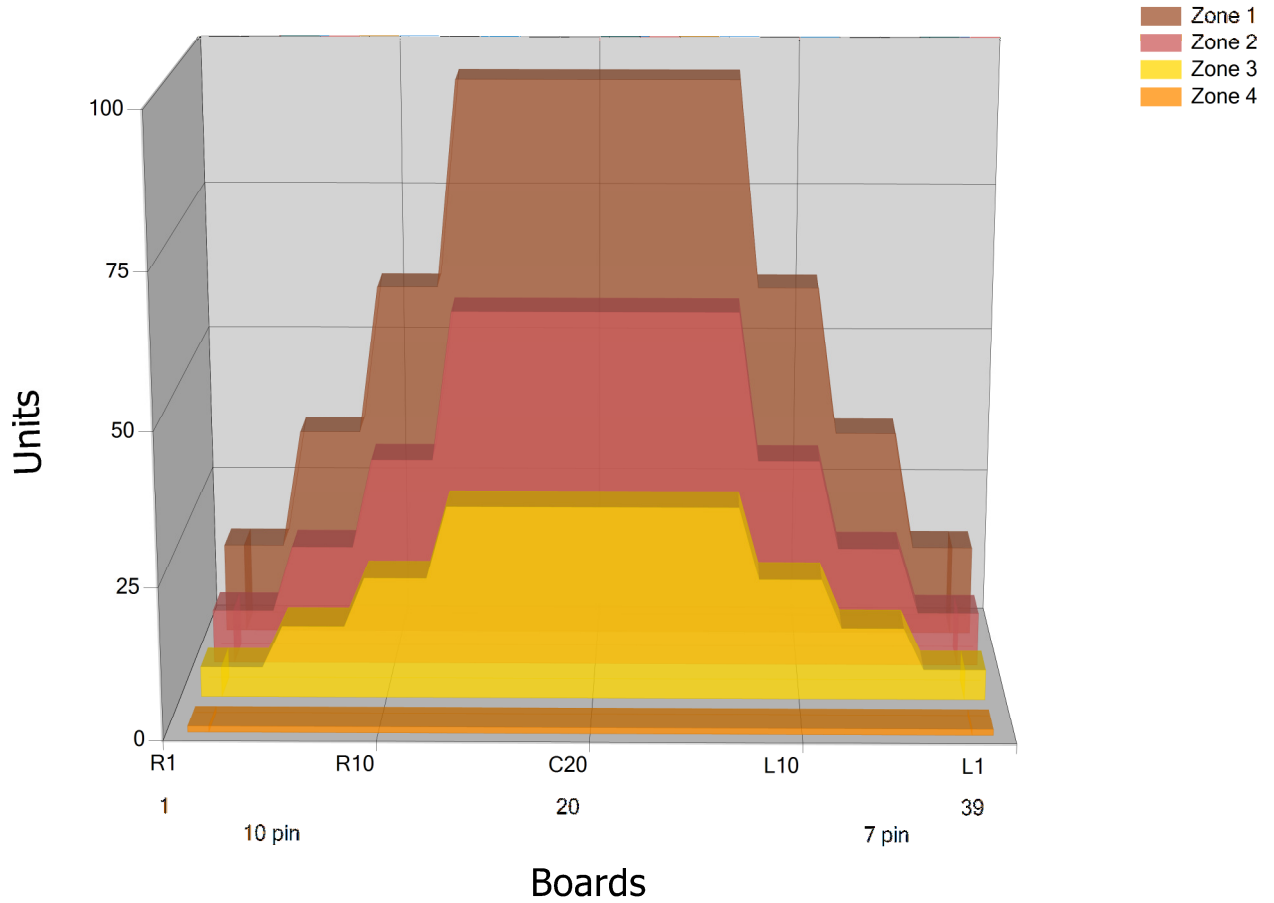

JOULUKISA17

Conditioner:

Cleaner:

Zone Configuration

Cleaner Transition

Mode: Clean and Condition

Speed: Max Clean

Start Cleaner Spray: 0 Feet

Start Squeegee: 0 Feet

Start Conditioning: 6 Inches

Split Pattern: No

Zone 1	Avg	Ratio	Zone 2	Avg	Ratio
Left	27.0	3.5 : 1	Left	15.6	3.8 : 1
Right	27.0	3.5 : 1	Right	15.6	3.8 : 1
Center	95.0		Center	60.0	

Zone 3	Avg	Ratio	Zone 4	Avg	Ratio
Left	9.2	3.5 : 1	Left	1.0	1.0 : 1
Right	9.2	3.5 : 1	Right	1.0	1.0 : 1
Center	32.0		Center	1.0	