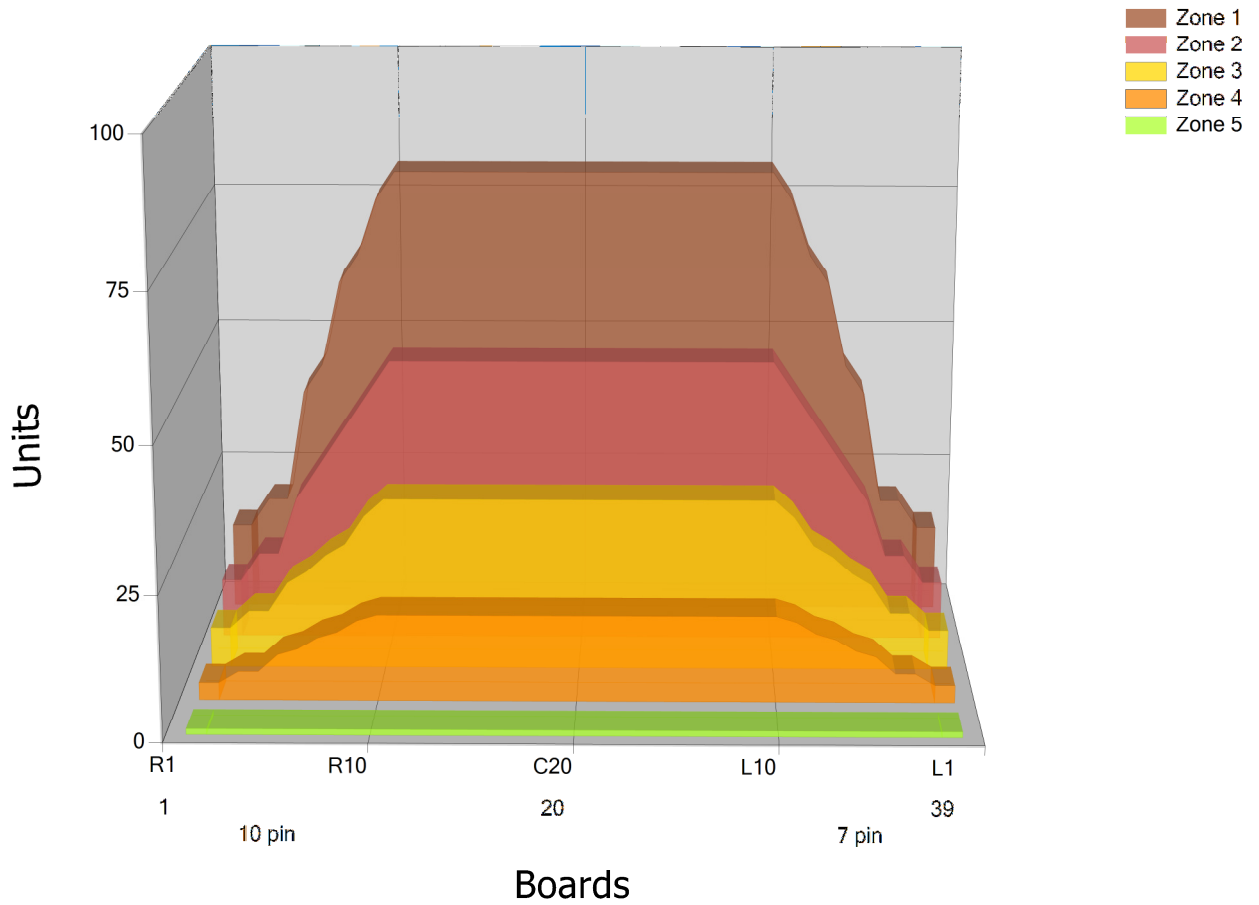

JOULUKISA 18

Conditioner:

Cleaner:

Zone Configuration

Cleaner Transition

Mode: Clean and Condition

Speed: Max Clean

Start Cleaner Spray: 0 Feet

Start Squeegee: 0 Feet

Start Conditioning: 6 Inches

Split Pattern: No

Zone 1	Avg	Ratio	Zone 2	Avg	Ratio
Left	37.0	2.2 : 1	Left	24.0	2.1 : 1
Right	37.0	2.2 : 1	Right	24.0	2.1 : 1
Center	80.0		Center	50.0	

Zone 3	Avg	Ratio	Zone 4	Avg	Ratio
Left	14.4	2.1 : 1	Left	7.6	2.0 : 1
Right	14.4	2.1 : 1	Right	7.6	2.0 : 1
Center	30.0		Center	15.0	

Zone 5	Avg	Ratio
Left	1.0	1.0 : 1
Right	1.0	1.0 : 1
Center	1.0	