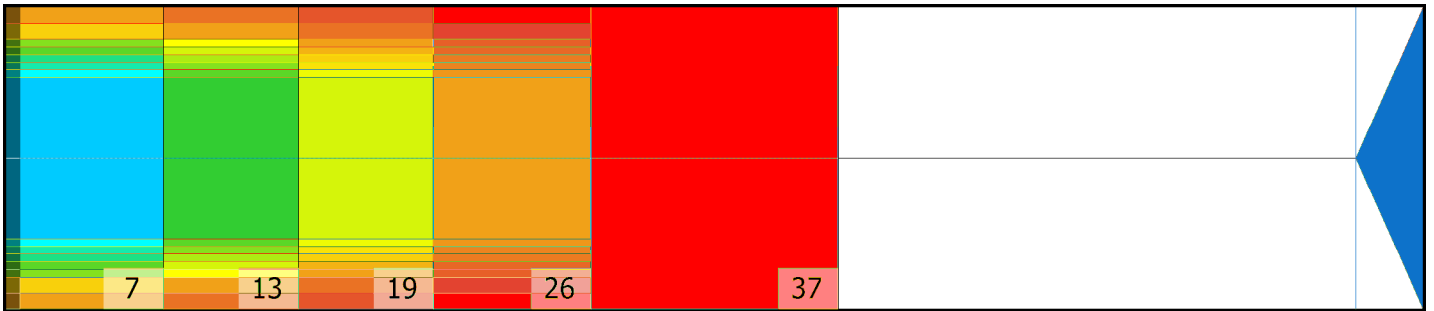

JOULUKISA 18

Conditioner:

Cleaner:

Zone Configuration

Cleaner Transition

Mode: Clean and Condition

Speed: Max Clean

Start Cleaner Spray: 0 Feet

Start Squeegee: 0 Feet

Start Conditioning: 6 Inches

Split Pattern: No

Zone 1	Avg	Ratio	Zone 2	Avg	Ratio
Left	37.0	2.2 : 1	Left	24.0	2.1 : 1
Right	37.0	2.2 : 1	Right	24.0	2.1 : 1
Center	80.0		Center	50.0	

Zone 3	Avg	Ratio	Zone 4	Avg	Ratio
Left	14.4	2.1 : 1	Left	7.6	2.0 : 1
Right	14.4	2.1 : 1	Right	7.6	2.0 : 1
Center	30.0		Center	15.0	

Zone 5	Avg	Ratio
Left	1.0	1.0 : 1
Right	1.0	1.0 : 1
Center	1.0	