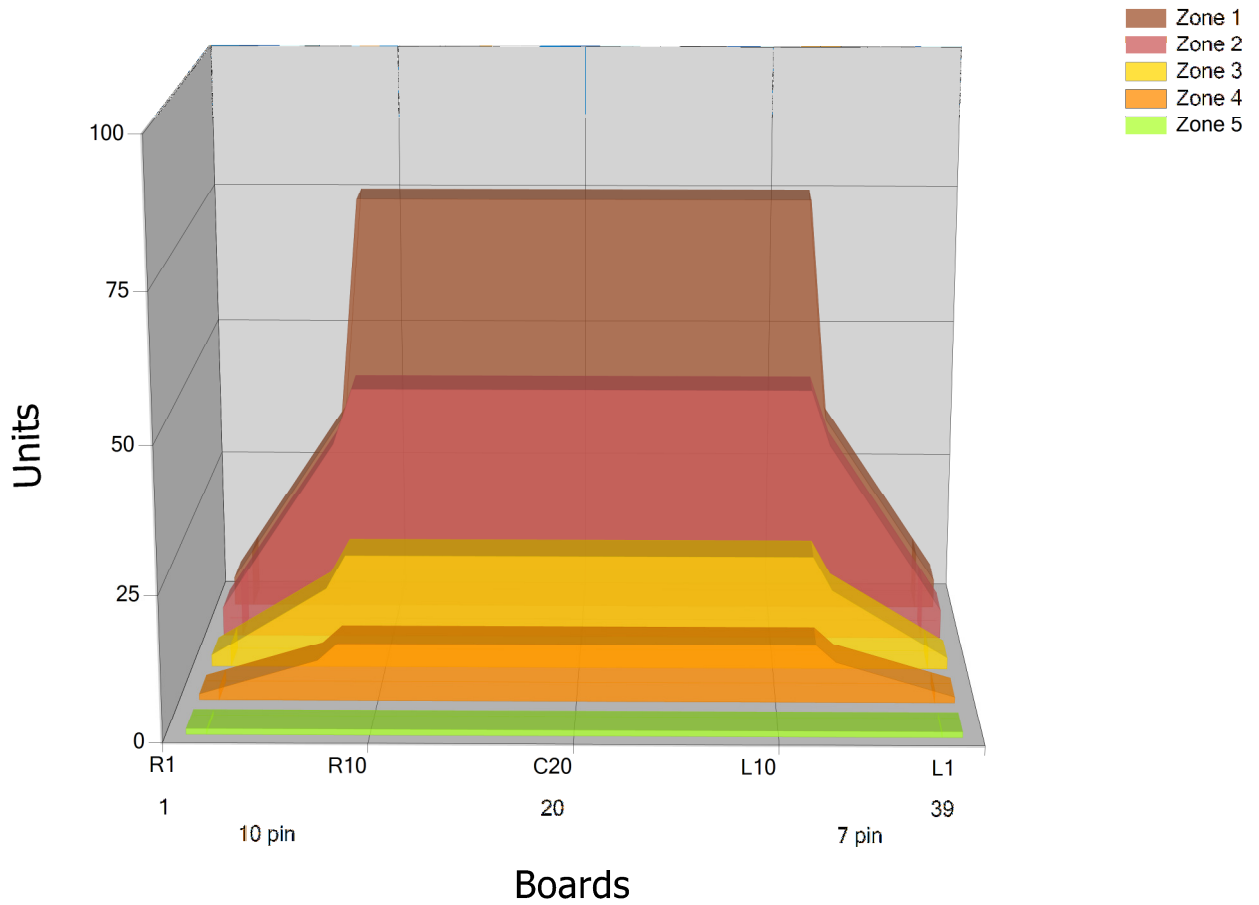

# JOULUKISA19

Conditioner:

Cleaner:

## Zone Configuration

Cleaner Transition

Mode: Clean and Condition

Speed: Max Clean

Start Cleaner Spray: 0 Feet

Start Squeegee: 0 Feet

Start Conditioning: 6 Inches

Split Pattern: No

Zone 1	Avg	Ratio	Zone 2	Avg	Ratio
Left	25.0	3.0 : 1	Left	25.0	1.8 : 1
Right	25.0	3.0 : 1	Right	25.0	1.8 : 1
Center	75.0		Center	45.0	

Zone 3	Avg	Ratio	Zone 4	Avg	Ratio
Left	10.0	2.0 : 1	Left	5.0	2.0 : 1
Right	10.0	2.0 : 1	Right	5.0	2.0 : 1
Center	20.0		Center	10.0	

Zone 5	Avg	Ratio
Left	1.0	1.0 : 1
Right	1.0	1.0 : 1
Center	1.0	