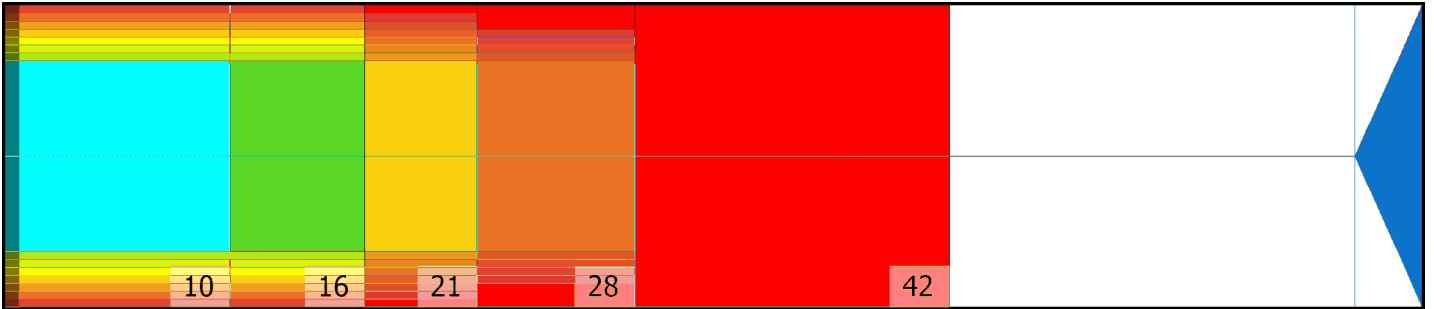

## Zone Configuration

Cleaner Transition

Mode: Clean and Condition

Speed: Max Clean

Start Cleaner Spray: 0 Feet

Start Squeegee: 0 Feet

Start Conditioning: 6 Inches

Split Pattern: No

Zone 1	Avg	Ratio	Zone 2	Avg	Ratio
Left	25.0	3.0 : 1	Left	25.0	1.8 : 1
Right	25.0	3.0 : 1	Right	25.0	1.8 : 1
Center	75.0		Center	45.0	

Zone 3	Avg	Ratio	Zone 4	Avg	Ratio
Left	10.0	2.0 : 1	Left	5.0	2.0 : 1
Right	10.0	2.0 : 1	Right	5.0	2.0 : 1
Center	20.0		Center	10.0	

Zone 5	Avg	Ratio
Left	1.0	1.0 : 1
Right	1.0	1.0 : 1
Center	1.0	