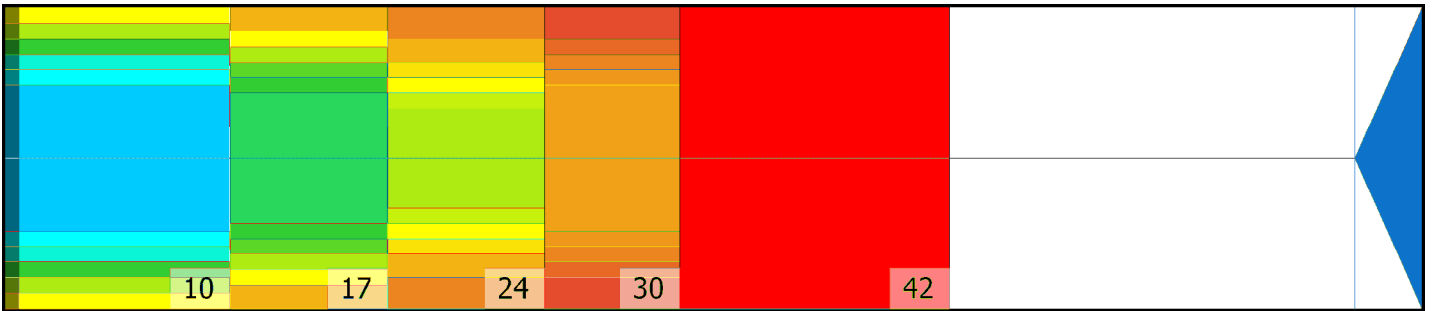

JOULUKISA20

Conditioner:

Cleaner:

Zone Configuration

Cleaner Transition

Mode: Clean and Condition

Speed: Max Clean

Start Cleaner Spray: 0 Feet

Start Squeegee: 0 Feet

Start Conditioning: 6 Inches

Split Pattern: No

Zone 1	Avg	Ratio	Zone 2	Avg	Ratio
Left	48.0	1.7 : 1	Left	27.4	2.0 : 1
Right	48.0	1.7 : 1	Right	27.4	2.0 : 1
Center	80.0		Center	55.0	

Zone 3	Avg	Ratio	Zone 4	Avg	Ratio
Left	15.0	2.3 : 1	Left	8.4	1.8 : 1
Right	15.0	2.3 : 1	Right	8.4	1.8 : 1
Center	35.0		Center	15.0	

Zone 5	Avg	Ratio
Left	1.0	1.0 : 1
Right	1.0	1.0 : 1
Center	1.0	