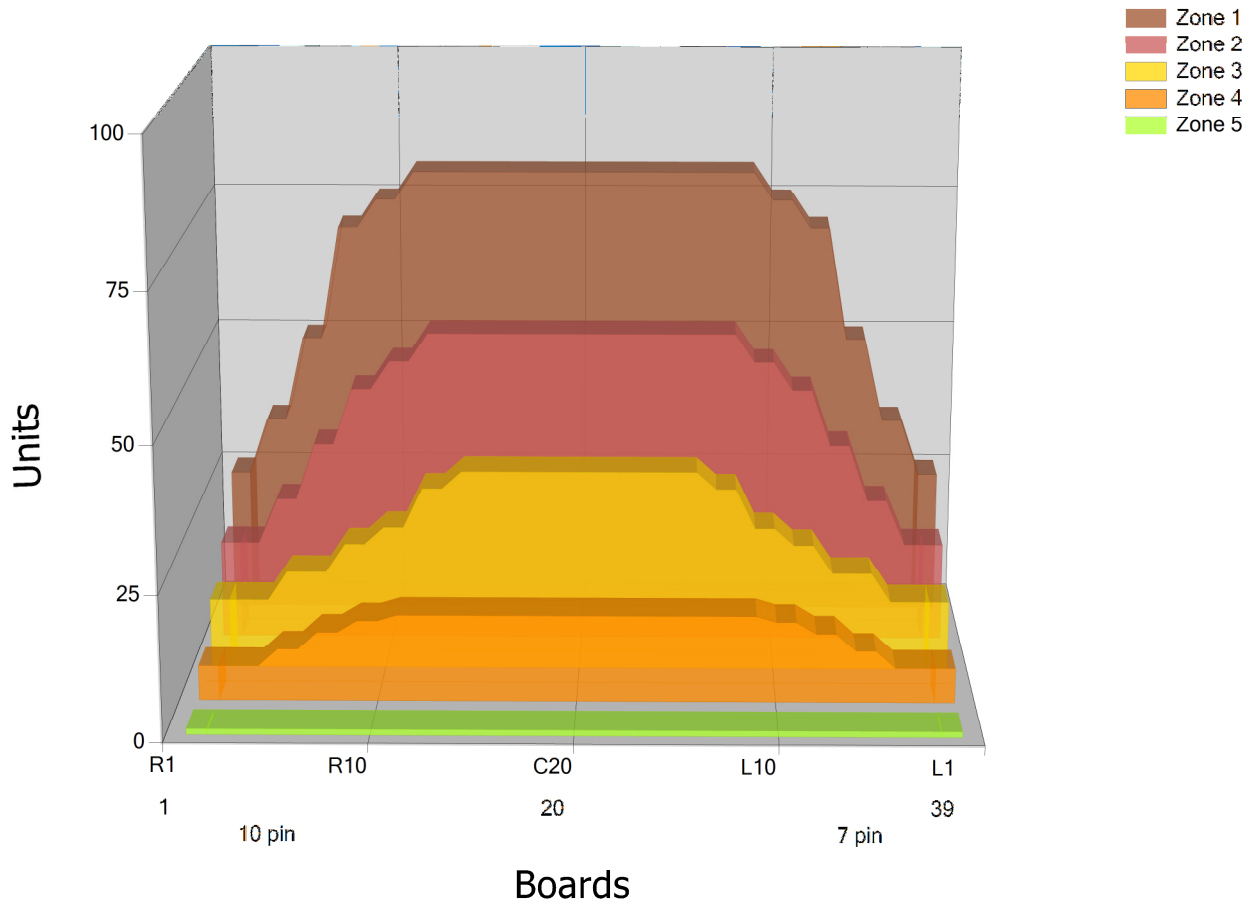

JOULUKISA20

Conditioner:

Cleaner:

Zone Configuration

Cleaner Transition

Mode: Clean and Condition

Speed: Max Clean

Start Cleaner Spray: 0 Feet

Start Squeegee: 0 Feet

Start Conditioning: 6 Inches

Split Pattern: No

Zone 1	Avg	Ratio	Zone 2	Avg	Ratio
Left	48.0	1.7 : 1	Left	27.4	2.0 : 1
Right	48.0	1.7 : 1	Right	27.4	2.0 : 1
Center	80.0		Center	55.0	

Zone 3	Avg	Ratio	Zone 4	Avg	Ratio
Left	15.0	2.3 : 1	Left	8.4	1.8 : 1
Right	15.0	2.3 : 1	Right	8.4	1.8 : 1
Center	35.0		Center	15.0	

Zone 5	Avg	Ratio
Left	1.0	1.0 : 1
Right	1.0	1.0 : 1
Center	1.0	