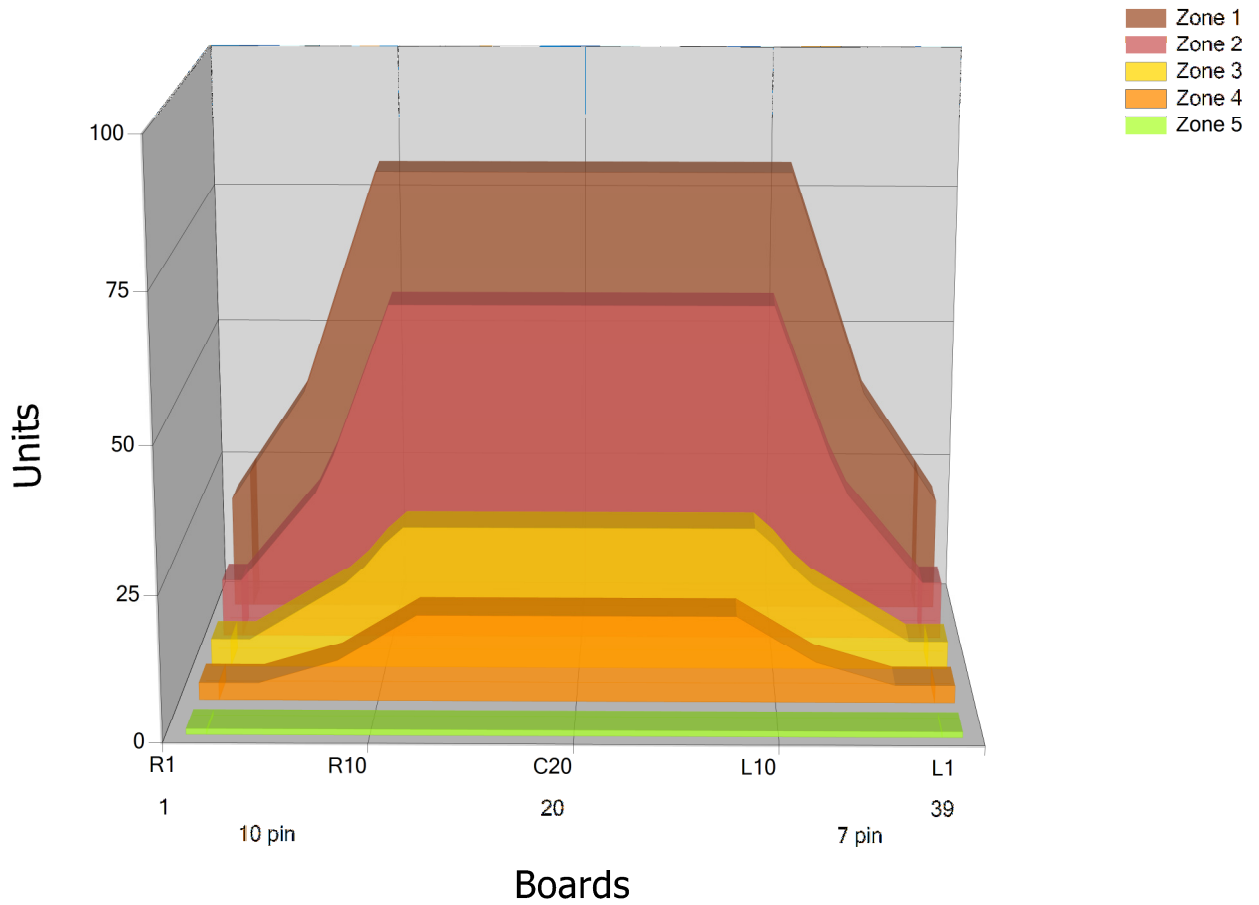

JOULUKISA21

Conditioner:

Cleaner:

Zone Configuration

Cleaner Transition

Mode: Clean and Condition

Speed: Max Clean

Start Cleaner Spray: 0 Feet

Start Squeegee: 0 Feet

Start Conditioning: 6 Inches

Split Pattern: No

Zone 1	Avg	Ratio	Zone 2	Avg	Ratio
Left	43.0	1.9 : 1	Left	22.6	2.7 : 1
Right	43.0	1.9 : 1	Right	22.6	2.7 : 1
Center	80.0		Center	60.0	

Zone 3	Avg	Ratio	Zone 4	Avg	Ratio
Left	9.0	2.8 : 1	Left	4.2	3.6 : 1
Right	9.0	2.8 : 1	Right	4.2	3.6 : 1
Center	25.0		Center	15.0	

Zone 5	Avg	Ratio
Left	1.0	1.0 : 1
Right	1.0	1.0 : 1
Center	1.0	