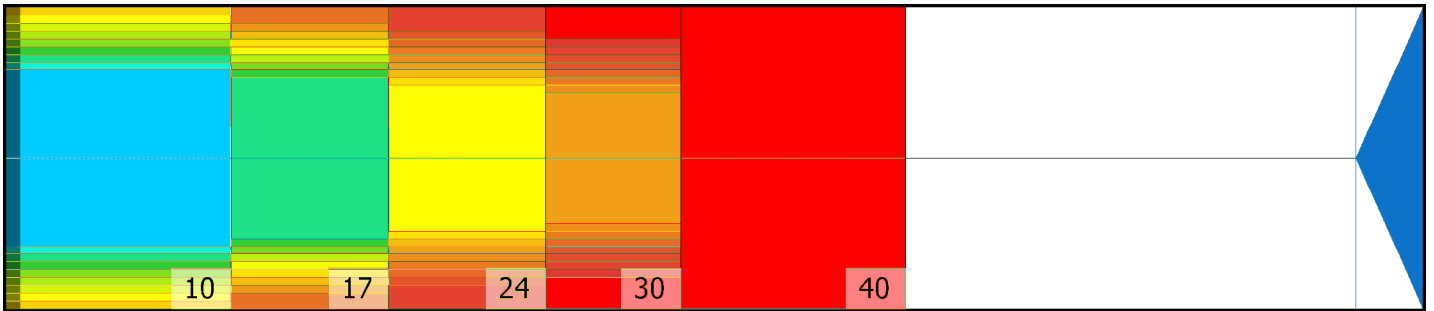

JOULUKISA21

Conditioner:

Cleaner:

Zone Configuration

Cleaner Transition

Mode: Clean and Condition

Speed: Max Clean

Start Cleaner Spray: 0 Feet

Start Squeegee: 0 Feet

Start Conditioning: 6 Inches

Split Pattern: No

Zone 1	Avg	Ratio	Zone 2	Avg	Ratio
Left	43.0	1.9 : 1	Left	22.6	2.7 : 1
Right	43.0	1.9 : 1	Right	22.6	2.7 : 1
Center	80.0		Center	60.0	

Zone 3	Avg	Ratio	Zone 4	Avg	Ratio
Left	9.0	2.8 : 1	Left	4.2	3.6 : 1
Right	9.0	2.8 : 1	Right	4.2	3.6 : 1
Center	25.0		Center	15.0	

Zone 5	Avg	Ratio
Left	1.0	1.0 : 1
Right	1.0	1.0 : 1
Center	1.0	