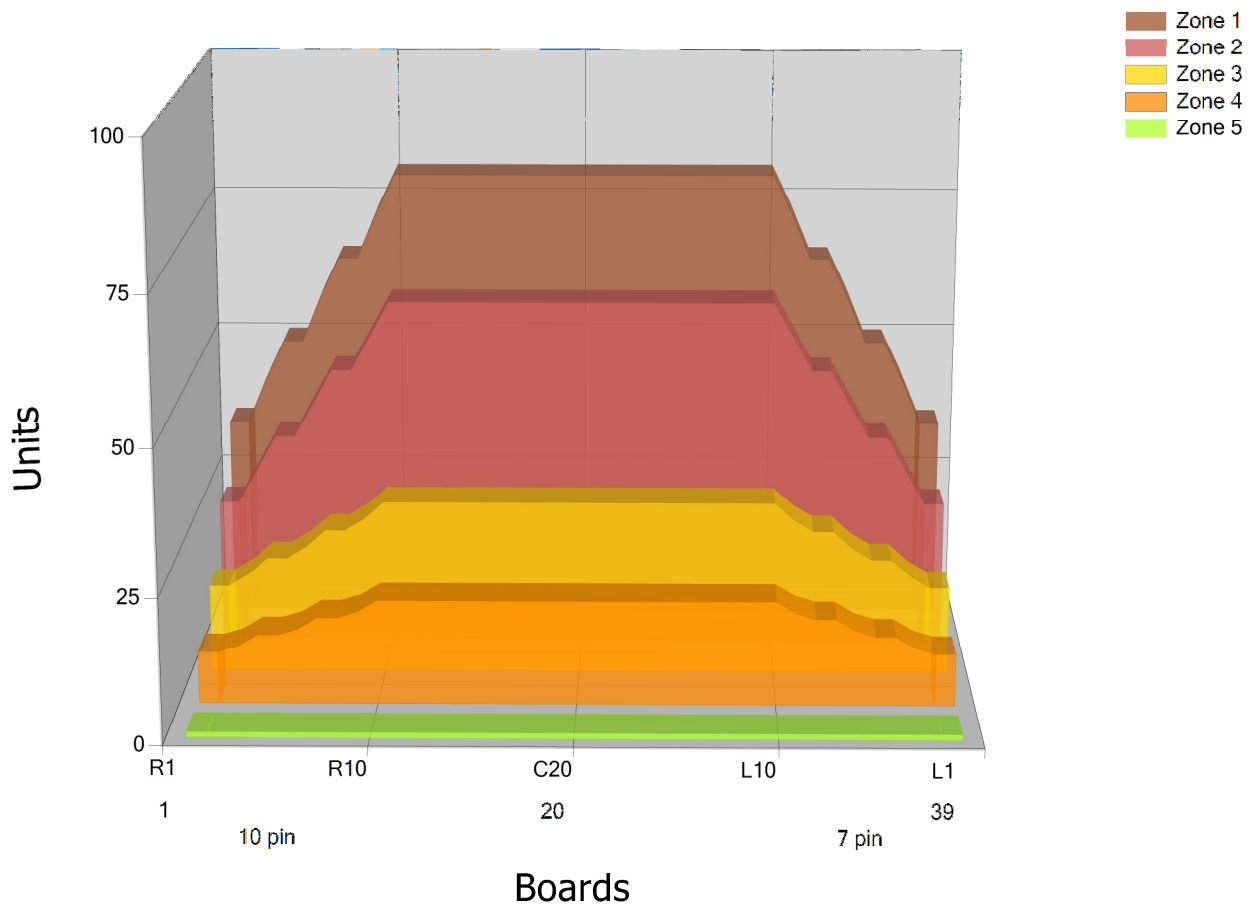

KESÄ2023

Conditioner:

Cleaner:

Zone Configuration

Cleaner Transition

Mode: Clean and Condition

Speed: Max Clean

Start Cleaner Spray: 0 Feet

Start Squeegee: 0 Feet

Start Conditioning: 6 Inches

Split Pattern: No

Zone 1	Avg	Ratio	Zone 2	Avg	Ratio
Left	53.2	1.5 : 1	Left	39.4	1.5 : 1
Right	53.2	1.5 : 1	Right	39.4	1.5 : 1
Center	80.0		Center	61.0	

Zone 3	Avg	Ratio	Zone 4	Avg	Ratio
Left	20.8	1.4 : 1	Left	12.4	1.5 : 1
Right	20.8	1.4 : 1	Right	12.4	1.5 : 1
Center	30.0		Center	18.0	

Zone 5	Avg	Ratio
Left	1.0	1.0 : 1
Right	1.0	1.0 : 1
Center	1.0	