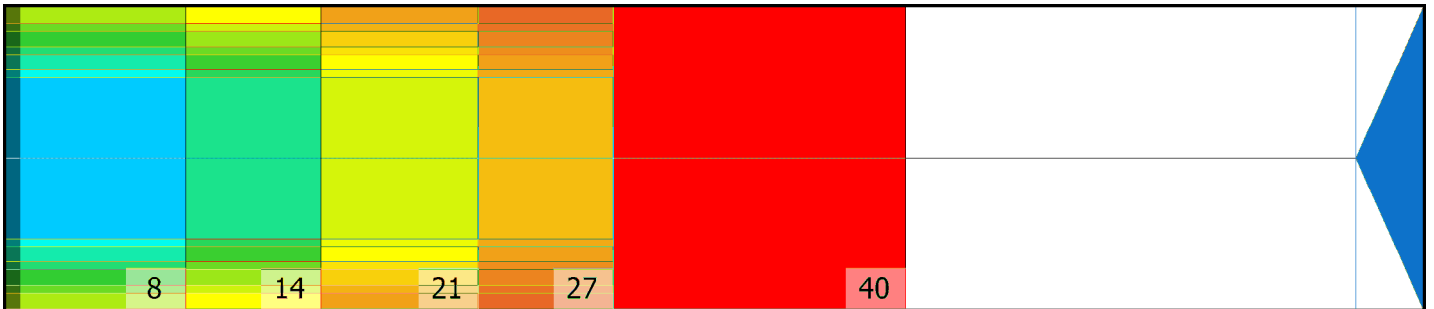

KESÄ2023

Conditioner:

Cleaner:

Zone Configuration

Cleaner Transition

Mode: Clean and Condition

Speed: Max Clean

Start Cleaner Spray: 0 Feet

Start Squeegee: 0 Feet

Start Conditioning: 6 Inches

Split Pattern: No

Zone 1	Avg	Ratio	Zone 2	Avg	Ratio
Left	53.2	1.5 : 1	Left	39.4	1.5 : 1
Right	53.2	1.5 : 1	Right	39.4	1.5 : 1
Center	80.0		Center	61.0	

Zone 3	Avg	Ratio	Zone 4	Avg	Ratio
Left	20.8	1.4 : 1	Left	12.4	1.5 : 1
Right	20.8	1.4 : 1	Right	12.4	1.5 : 1
Center	30.0		Center	18.0	

Zone 5	Avg	Ratio
Left	1.0	1.0 : 1
Right	1.0	1.0 : 1
Center	1.0	