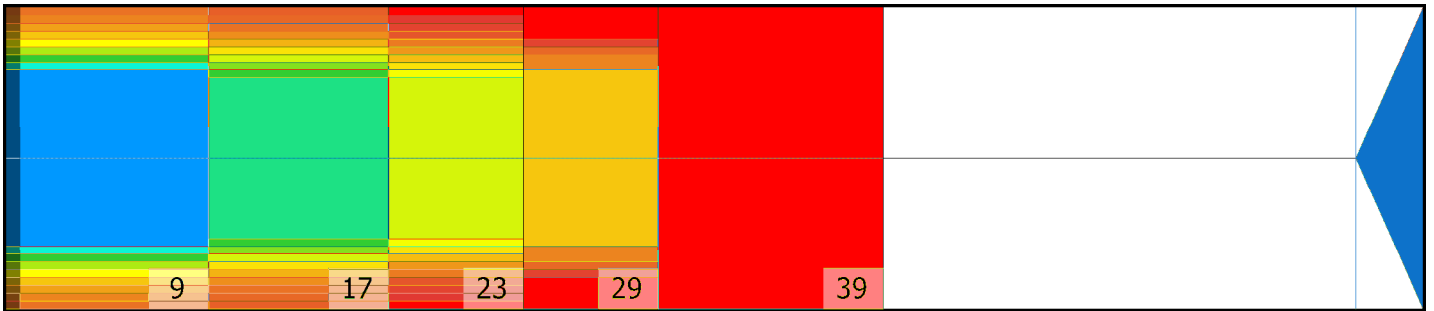

## Zone Configuration

Cleaner Transition

Mode: Clean and Condition

Speed: Max Clean

Start Cleaner Spray: 0 Feet

Start Squeegee: 0 Feet

Start Conditioning: 6 Inches

Split Pattern: No

Zone 1	Avg	Ratio	Zone 2	Avg	Ratio
Left	28.8	3.0 : 1	Left	18.4	3.3 : 1
Right	28.8	3.0 : 1	Right	18.4	3.3 : 1
Center	85.0		Center	60.0	

Zone 3	Avg	Ratio	Zone 4	Avg	Ratio
Left	11.0	2.7 : 1	Left	6.4	3.0 : 1
Right	11.0	2.7 : 1	Right	6.4	3.0 : 1
Center	30.0		Center	19.0	

Zone 5	Avg	Ratio
Left	1.0	1.0 : 1
Right	1.0	1.0 : 1
Center	1.0	