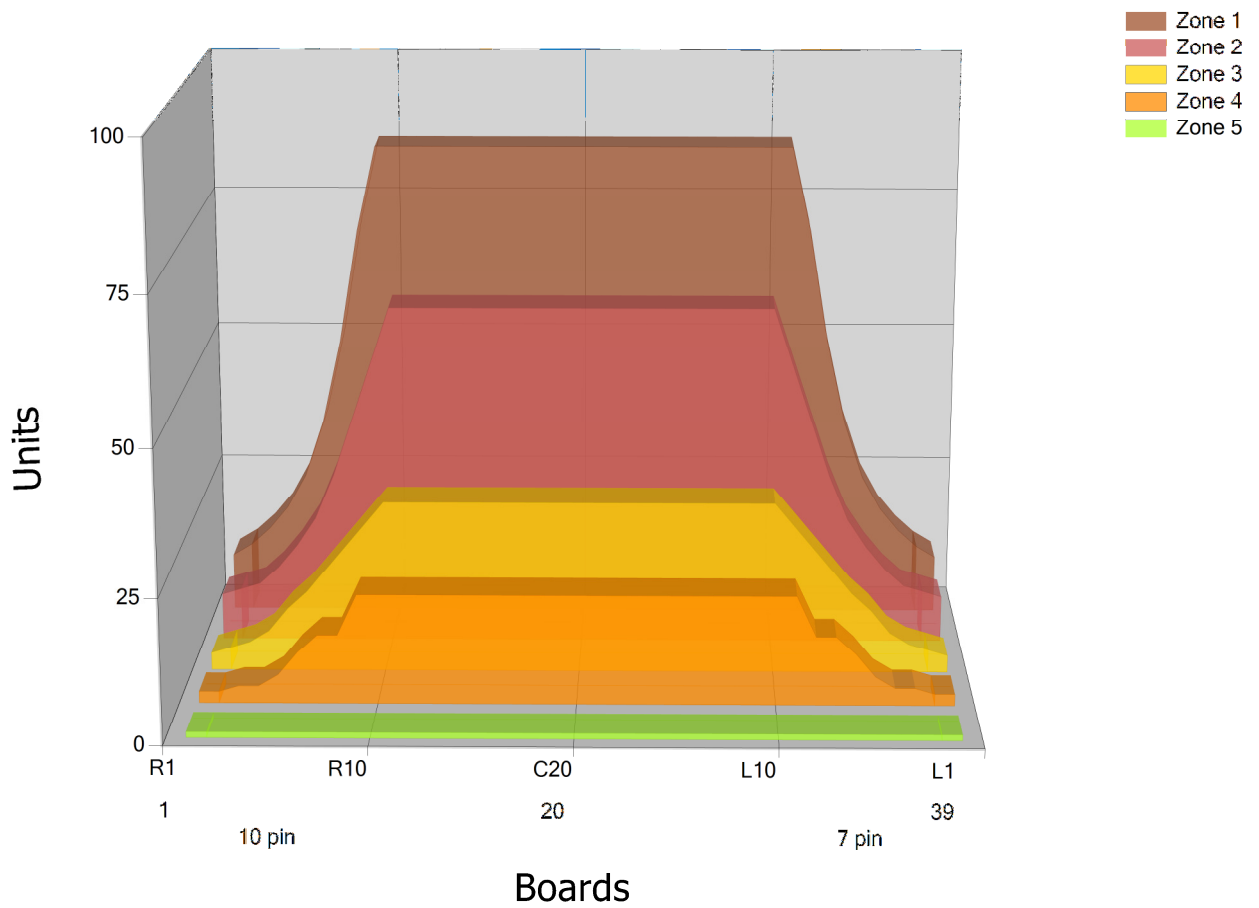

## Zone Configuration

Cleaner Transition

Mode: Clean and Condition

Speed: Max Clean

Start Cleaner Spray: 0 Feet

Start Squeegee: 0 Feet

Start Conditioning: 6 Inches

Split Pattern: No

Zone 1	Avg	Ratio	Zone 2	Avg	Ratio
Left	28.8	3.0 : 1	Left	18.4	3.3 : 1
Right	28.8	3.0 : 1	Right	18.4	3.3 : 1
Center	85.0		Center	60.0	

Zone 3	Avg	Ratio	Zone 4	Avg	Ratio
Left	11.0	2.7 : 1	Left	6.4	3.0 : 1
Right	11.0	2.7 : 1	Right	6.4	3.0 : 1
Center	30.0		Center	19.0	

Zone 5	Avg	Ratio
Left	1.0	1.0 : 1
Right	1.0	1.0 : 1
Center	1.0	