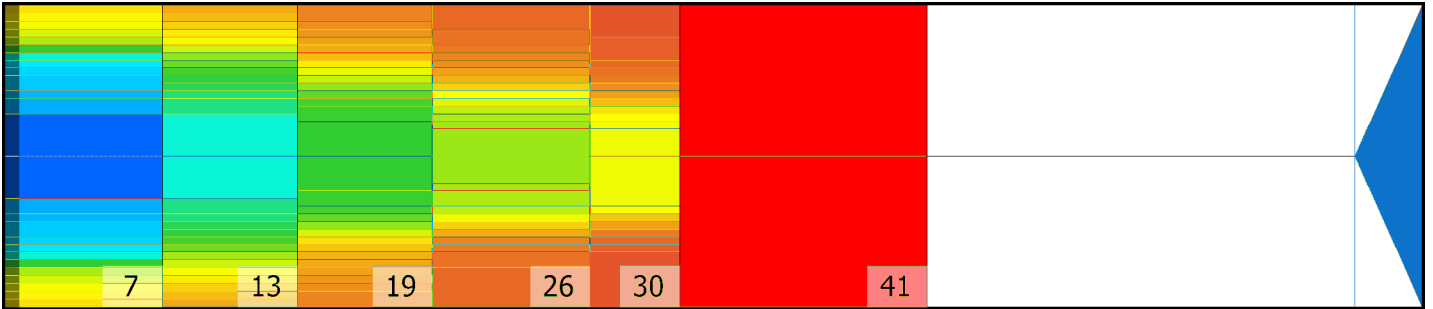

KESKIVIIKKO

Conditioner:

Cleaner:

Zone Configuration

Cleaner Transition

Mode: Clean and Condition

Speed: Max Clean

Start Cleaner Spray: 0 Feet

Start Squeegee: 0 Feet

Start Conditioning: 6 Inches

Split Pattern: No

Zone 1	Avg	Ratio	Zone 2	Avg	Ratio
Left	42.2	2.1 : 1	Left	27.6	2.5 : 1
Right	42.2	2.1 : 1	Right	27.2	2.5 : 1
Center	90.0		Center	70.0	

Zone 3	Avg	Ratio	Zone 4	Avg	Ratio
Left	15.2	3.3 : 1	Left	10.4	3.6 : 1
Right	15.0	3.3 : 1	Right	9.4	3.6 : 1
Center	50.0		Center	37.0	

Zone 5	Avg	Ratio	Zone 6	Avg	Ratio
Left	7.6	3.6 : 1	Left	1.0	1.0 : 1
Right	7.0	3.6 : 1	Right	1.0	1.0 : 1
Center	27.0		Center	1.0	