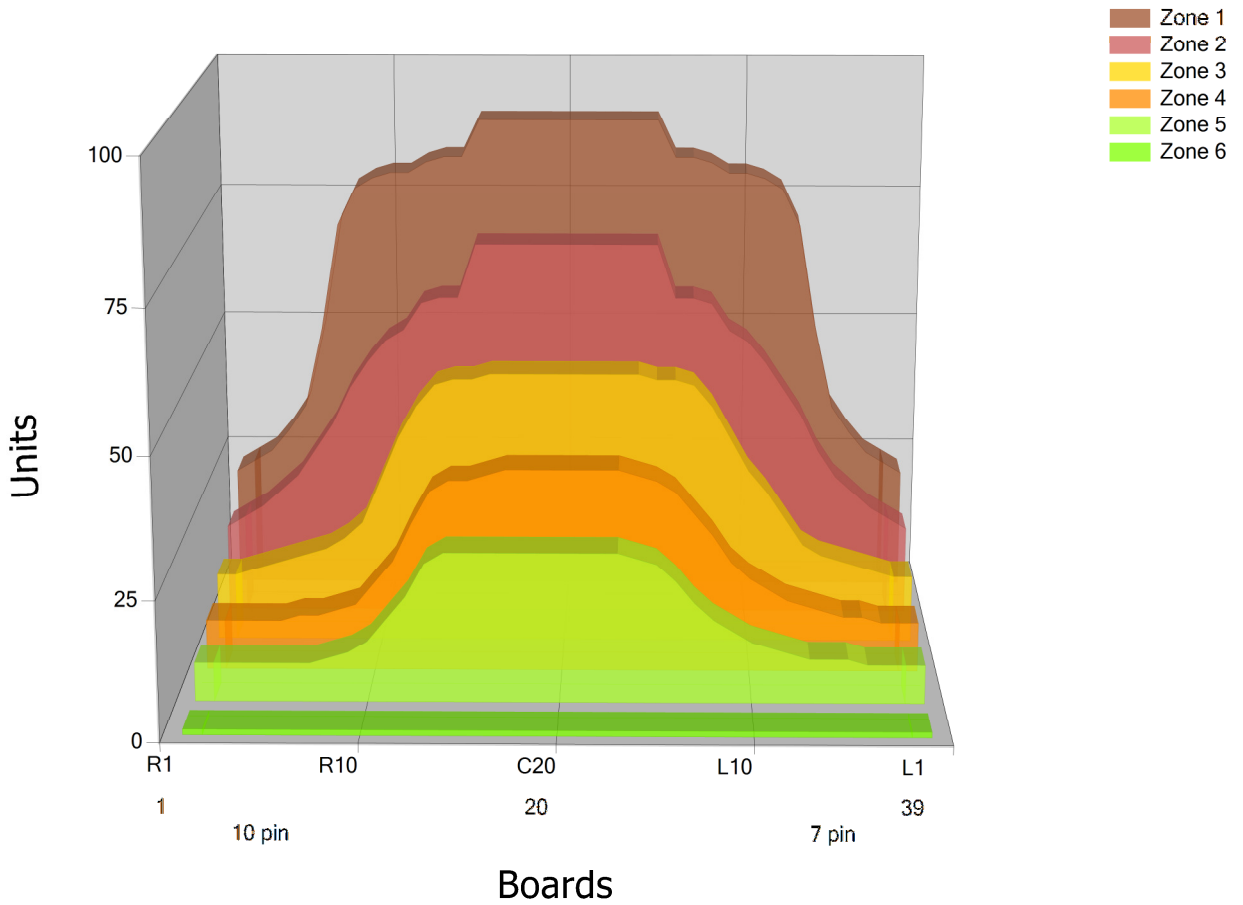

KESKIVIIKKO

Conditioner:

Cleaner:

Zone Configuration

Cleaner Transition

Mode: Clean and Condition

Speed: Max Clean

Start Cleaner Spray: 0 Feet

Start Squeegee: 0 Feet

Start Conditioning: 6 Inches

Split Pattern: No

Zone 1	Avg	Ratio	Zone 2	Avg	Ratio
Left	42.2	2.1 : 1	Left	27.6	2.5 : 1
Right	42.2	2.1 : 1	Right	27.2	2.5 : 1
Center	90.0		Center	70.0	

Zone 3	Avg	Ratio	Zone 4	Avg	Ratio
Left	15.2	3.3 : 1	Left	10.4	3.6 : 1
Right	15.0	3.3 : 1	Right	9.4	3.6 : 1
Center	50.0		Center	37.0	

Zone 5	Avg	Ratio	Zone 6	Avg	Ratio
Left	7.6	3.6 : 1	Left	1.0	1.0 : 1
Right	7.0	3.6 : 1	Right	1.0	1.0 : 1
Center	27.0		Center	1.0	