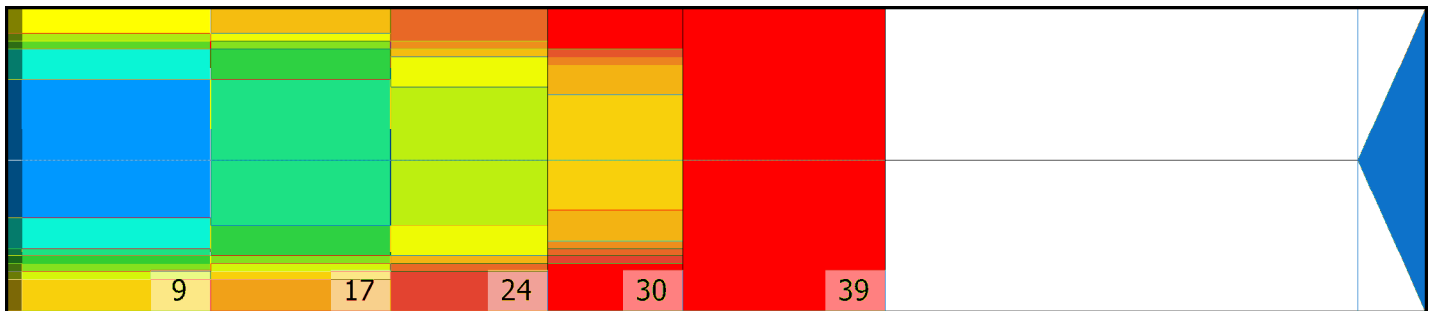

KEVÄTKISA18

Conditioner:

Cleaner:

Zone Configuration

Cleaner Transition

Mode: Clean and Condition

Speed: Max Clean

Start Cleaner Spray: 0 Feet

Start Squeegee: 0 Feet

Start Conditioning: 6 Inches

Split Pattern: No

Zone 1	Avg	Ratio	Zone 2	Avg	Ratio
Left	49.0	1.7 : 1	Left	37.8	1.6 : 1
Right	32.0	1.7 : 1	Right	24.0	1.6 : 1
Center	85.0		Center	60.0	

Zone 3	Avg	Ratio	Zone 4	Avg	Ratio
Left	15.2	2.2 : 1	Left	5.6	3.6 : 1
Right	8.2	2.2 : 1	Right	1.8	3.6 : 1
Center	33.0		Center	20.0	

Zone 5	Avg	Ratio
Left	1.0	1.0 : 1
Right	1.0	1.0 : 1
Center	1.0	