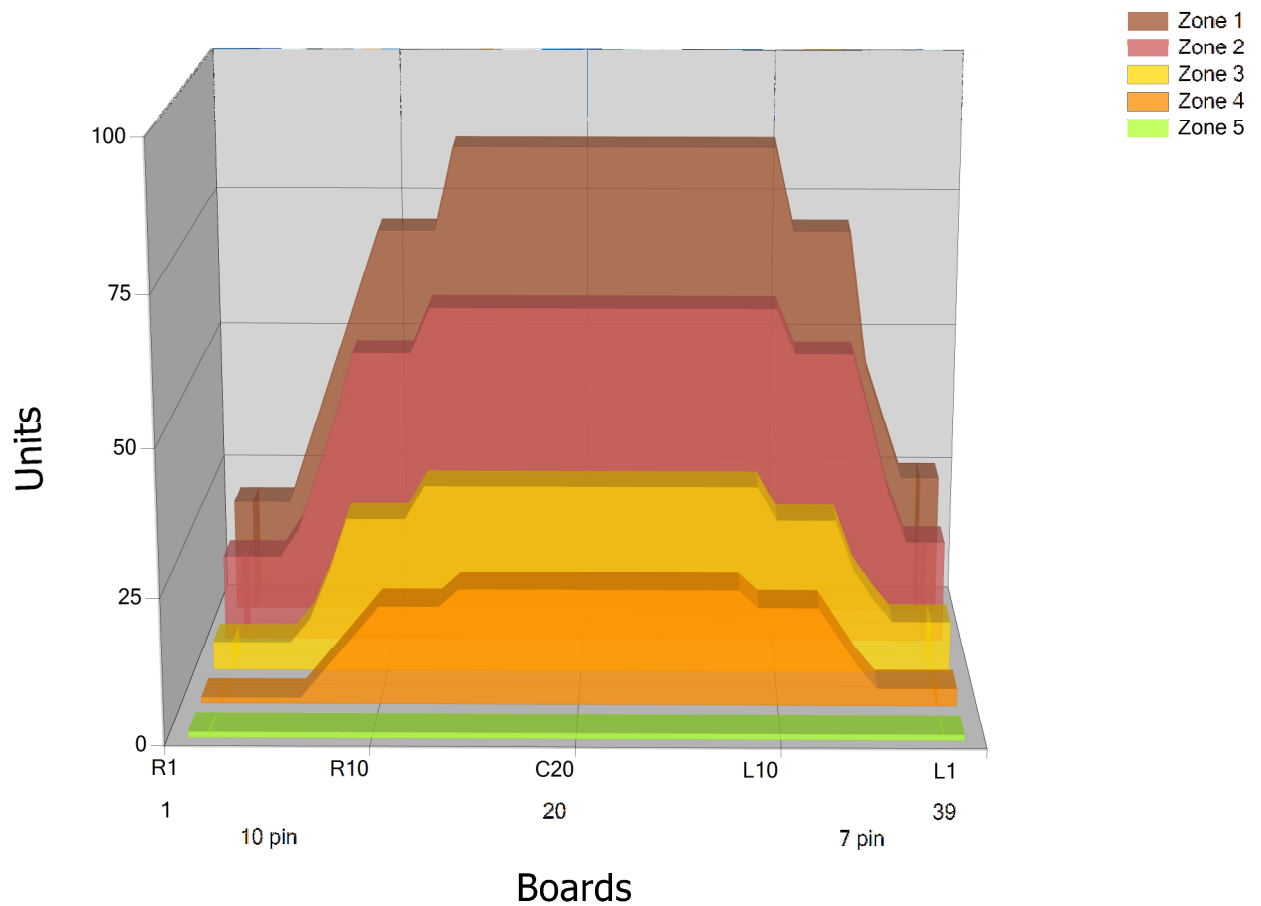

KEVÄTKISA18

Conditioner:

Cleaner:

Zone Configuration

Cleaner Transition

Mode: Clean and Condition

Speed: Max Clean

Start Cleaner Spray: 0 Feet

Start Squeegee: 0 Feet

Start Conditioning: 6 Inches

Split Pattern: No

Zone 1	Avg	Ratio	Zone 2	Avg	Ratio
Left	49.0	1.7 : 1	Left	37.8	1.6 : 1
Right	32.0	1.7 : 1	Right	24.0	1.6 : 1
Center	85.0		Center	60.0	

Zone 3	Avg	Ratio	Zone 4	Avg	Ratio
Left	15.2	2.2 : 1	Left	5.6	3.6 : 1
Right	8.2	2.2 : 1	Right	1.8	3.6 : 1
Center	33.0		Center	20.0	

Zone 5	Avg	Ratio
Left	1.0	1.0 : 1
Right	1.0	1.0 : 1
Center	1.0	