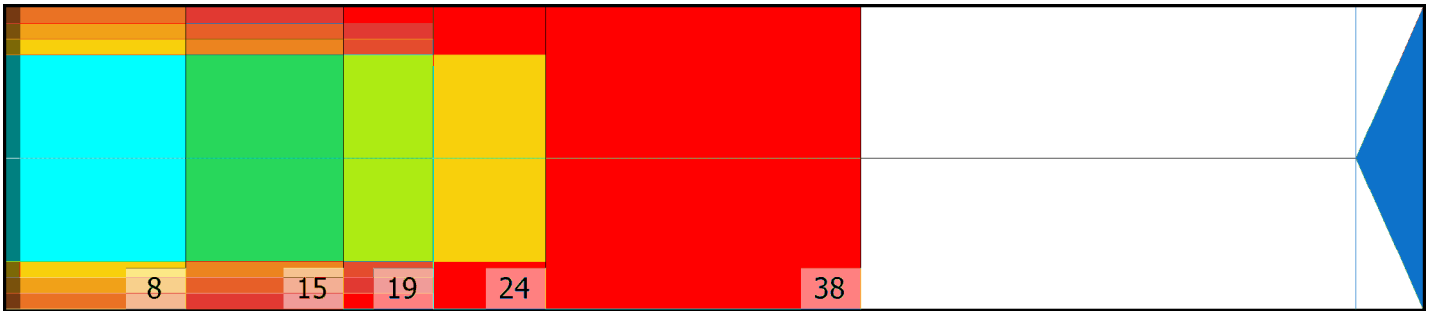

KEVAT2019

Conditioner:

Cleaner:

Zone Configuration

Cleaner Transition

Mode: Clean and Condition

Speed: Max Clean

Start Cleaner Spray: 0 Feet

Start Squeegee: 0 Feet

Start Conditioning: 6 Inches

Split Pattern: No

Zone 1	Avg	Ratio	Zone 2	Avg	Ratio
Left	29.0	2.6 : 1	Left	19.0	2.9 : 1
Right	29.0	2.6 : 1	Right	19.0	2.9 : 1
Center	75.0		Center	55.0	

Zone 3	Avg	Ratio	Zone 4	Avg	Ratio
Left	11.0	3.2 : 1	Left	6.0	3.3 : 1
Right	11.0	3.2 : 1	Right	6.0	3.3 : 1
Center	35.0		Center	20.0	

Zone 5	Avg	Ratio
Left	1.0	1.0 : 1
Right	1.0	1.0 : 1
Center	1.0	