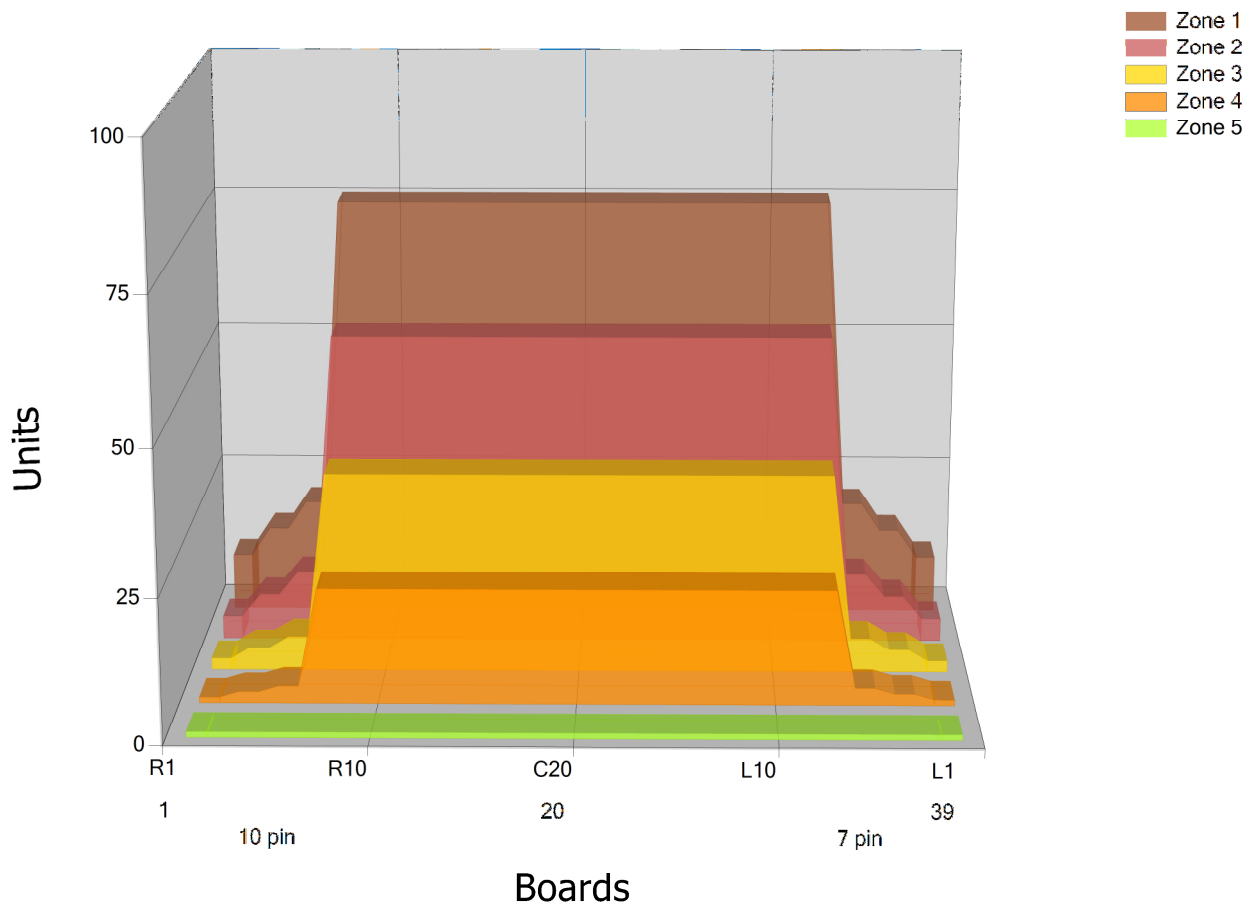

KEVAT2019

Conditioner:

Cleaner:

Zone Configuration

Cleaner Transition

Mode: Clean and Condition

Speed: Max Clean

Start Cleaner Spray: 0 Feet

Start Squeegee: 0 Feet

Start Conditioning: 6 Inches

Split Pattern: No

Zone 1	Avg	Ratio	Zone 2	Avg	Ratio
Left	29.0	2.6 : 1	Left	19.0	2.9 : 1
Right	29.0	2.6 : 1	Right	19.0	2.9 : 1
Center	75.0		Center	55.0	

Zone 3	Avg	Ratio	Zone 4	Avg	Ratio
Left	11.0	3.2 : 1	Left	6.0	3.3 : 1
Right	11.0	3.2 : 1	Right	6.0	3.3 : 1
Center	35.0		Center	20.0	

Zone 5	Avg	Ratio
Left	1.0	1.0 : 1
Right	1.0	1.0 : 1
Center	1.0	