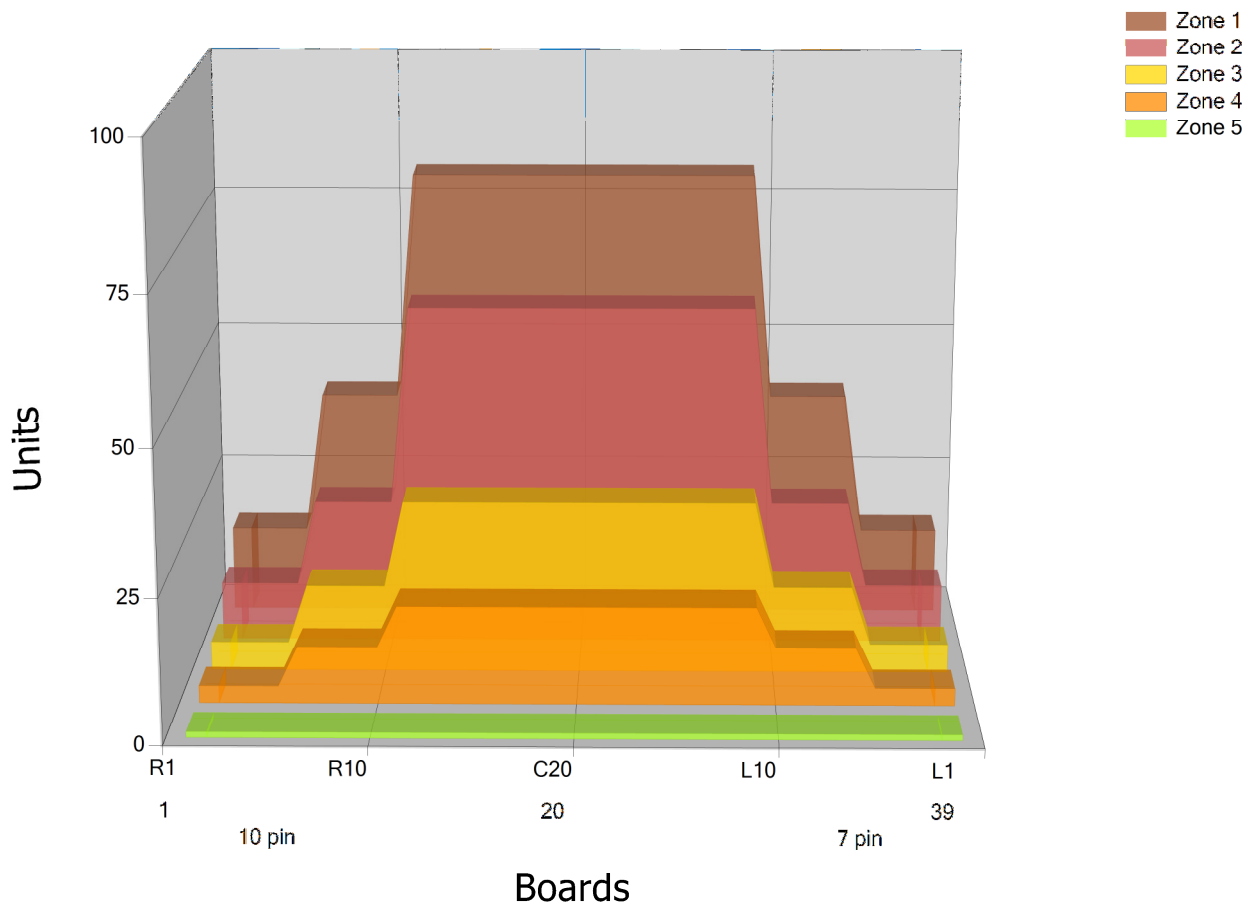

KEVATKISA23

Conditioner:

Cleaner:

Zone Configuration

Cleaner Transition

Mode: Clean and Condition

Speed: Max Clean

Start Cleaner Spray: 0 Feet

Start Squeegee: 0 Feet

Start Conditioning: 6 Inches

Split Pattern: No

Zone 1	Avg	Ratio	Zone 2	Avg	Ratio
Left	25.0	3.2 : 1	Left	16.0	3.8 : 1
Right	25.0	3.2 : 1	Right	16.0	3.8 : 1
Center	80.0		Center	60.0	

Zone 3	Avg	Ratio	Zone 4	Avg	Ratio
Left	9.0	3.3 : 1	Left	5.8	2.9 : 1
Right	9.0	3.3 : 1	Right	5.8	2.9 : 1
Center	30.0		Center	17.0	

Zone 5	Avg	Ratio
Left	1.0	1.0 : 1
Right	1.0	1.0 : 1
Center	1.0	