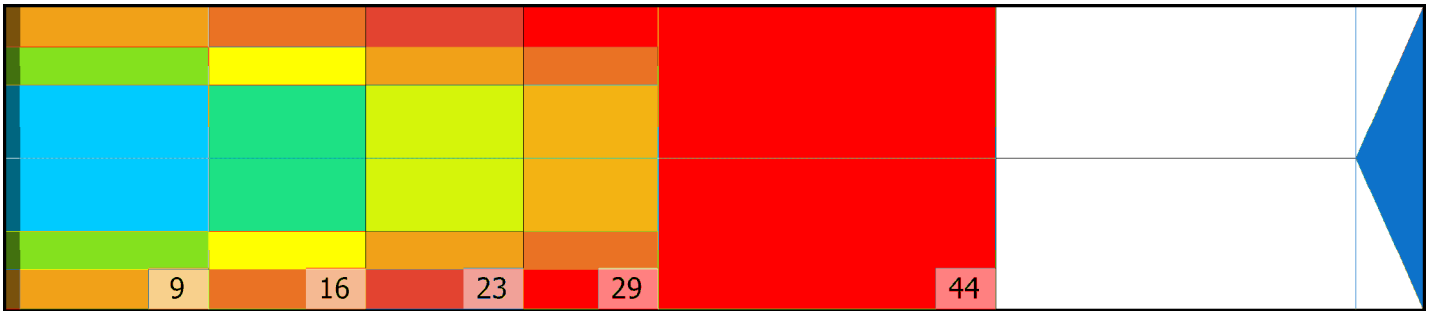

KEVATKISA23

Conditioner:

Cleaner:

Zone Configuration

Cleaner Transition

Mode: Clean and Condition

Speed: Max Clean

Start Cleaner Spray: 0 Feet

Start Squeegee: 0 Feet

Start Conditioning: 6 Inches

Split Pattern: No

Zone 1	Avg	Ratio	Zone 2	Avg	Ratio
Left	25.0	3.2 : 1	Left	16.0	3.8 : 1
Right	25.0	3.2 : 1	Right	16.0	3.8 : 1
Center	80.0		Center	60.0	

Zone 3	Avg	Ratio	Zone 4	Avg	Ratio
Left	9.0	3.3 : 1	Left	5.8	2.9 : 1
Right	9.0	3.3 : 1	Right	5.8	2.9 : 1
Center	30.0		Center	17.0	

Zone 5	Avg	Ratio
Left	1.0	1.0 : 1
Right	1.0	1.0 : 1
Center	1.0	