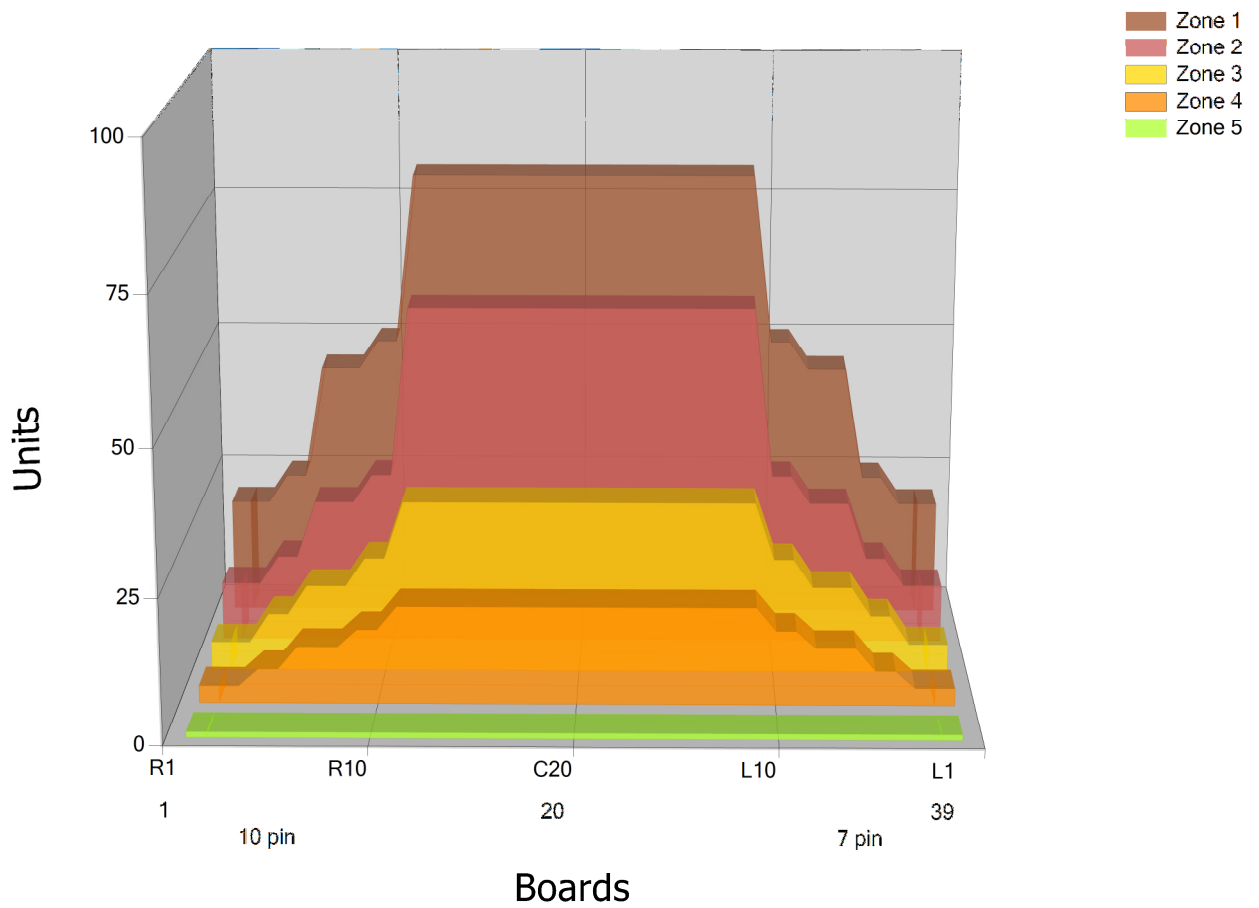

KEVATKISA24

Conditioner:

Cleaner:

Zone Configuration

Cleaner Transition

Mode: Clean and Condition

Speed: Max Clean

Start Cleaner Spray: 0 Feet

Start Squeegee: 0 Feet

Start Conditioning: 6 Inches

Split Pattern: No

Zone 1	Avg	Ratio	Zone 2	Avg	Ratio
Left	32.0	2.5 : 1	Left	18.0	3.3 : 1
Right	32.0	2.5 : 1	Right	18.0	3.3 : 1
Center	80.0		Center	60.0	

Zone 3	Avg	Ratio	Zone 4	Avg	Ratio
Left	11.0	2.7 : 1	Left	7.0	2.4 : 1
Right	11.0	2.7 : 1	Right	7.0	2.4 : 1
Center	30.0		Center	17.0	

Zone 5	Avg	Ratio
Left	1.0	1.0 : 1
Right	1.0	1.0 : 1
Center	1.0	