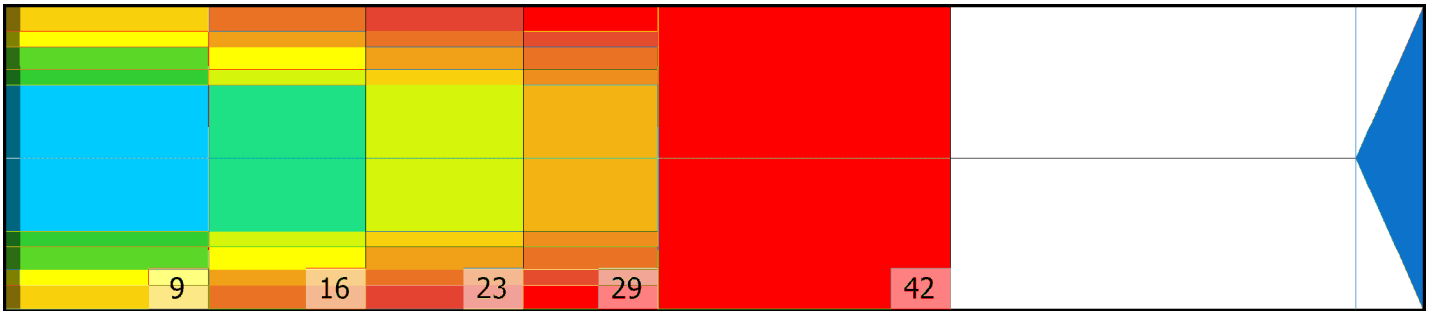

KEVATKISA24

Conditioner:

Cleaner:

Zone Configuration

Cleaner Transition

Mode: Clean and Condition

Speed: Max Clean

Start Cleaner Spray: 0 Feet

Start Squeegee: 0 Feet

Start Conditioning: 6 Inches

Split Pattern: No

Zone 1	Avg	Ratio	Zone 2	Avg	Ratio
Left	32.0	2.5 : 1	Left	18.0	3.3 : 1
Right	32.0	2.5 : 1	Right	18.0	3.3 : 1
Center	80.0		Center	60.0	

Zone 3	Avg	Ratio	Zone 4	Avg	Ratio
Left	11.0	2.7 : 1	Left	7.0	2.4 : 1
Right	11.0	2.7 : 1	Right	7.0	2.4 : 1
Center	30.0		Center	17.0	

Zone 5	Avg	Ratio
Left	1.0	1.0 : 1
Right	1.0	1.0 : 1
Center	1.0	