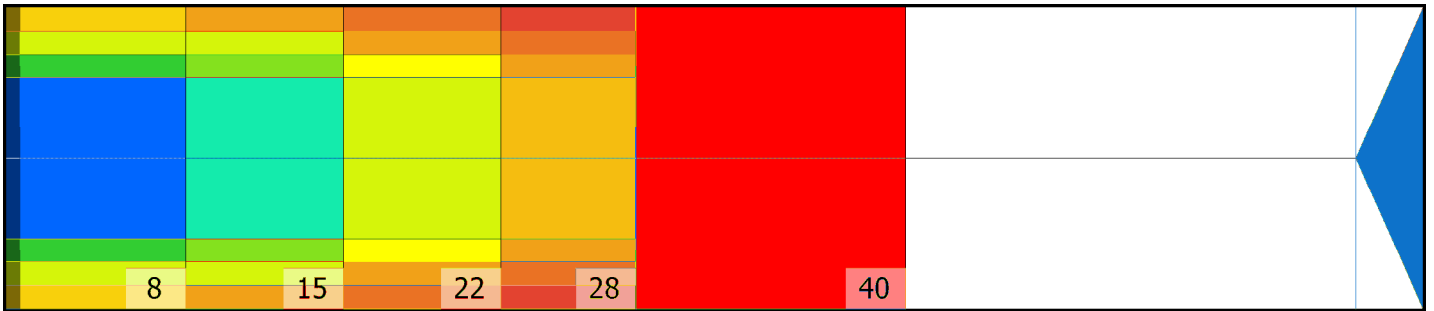

## Zone Configuration

Cleaner Transition

Mode: Clean and Condition

Speed: Max Clean

Start Cleaner Spray: 0 Feet

Start Squeegee: 0 Feet

Start Conditioning: 6 Inches

Split Pattern: No

Zone 1	Avg	Ratio	Zone 2	Avg	Ratio
Left	32.0	2.8 : 1	Left	29.0	2.2 : 1
Right	32.0	2.8 : 1	Right	29.0	2.2 : 1
Center	90.0		Center	65.0	

Zone 3	Avg	Ratio	Zone 4	Avg	Ratio
Left	16.0	1.9 : 1	Left	10.0	1.8 : 1
Right	16.0	1.9 : 1	Right	10.0	1.8 : 1
Center	30.0		Center	18.0	

Zone 5	Avg	Ratio
Left	1.0	1.0 : 1
Right	1.0	1.0 : 1
Center	1.0	