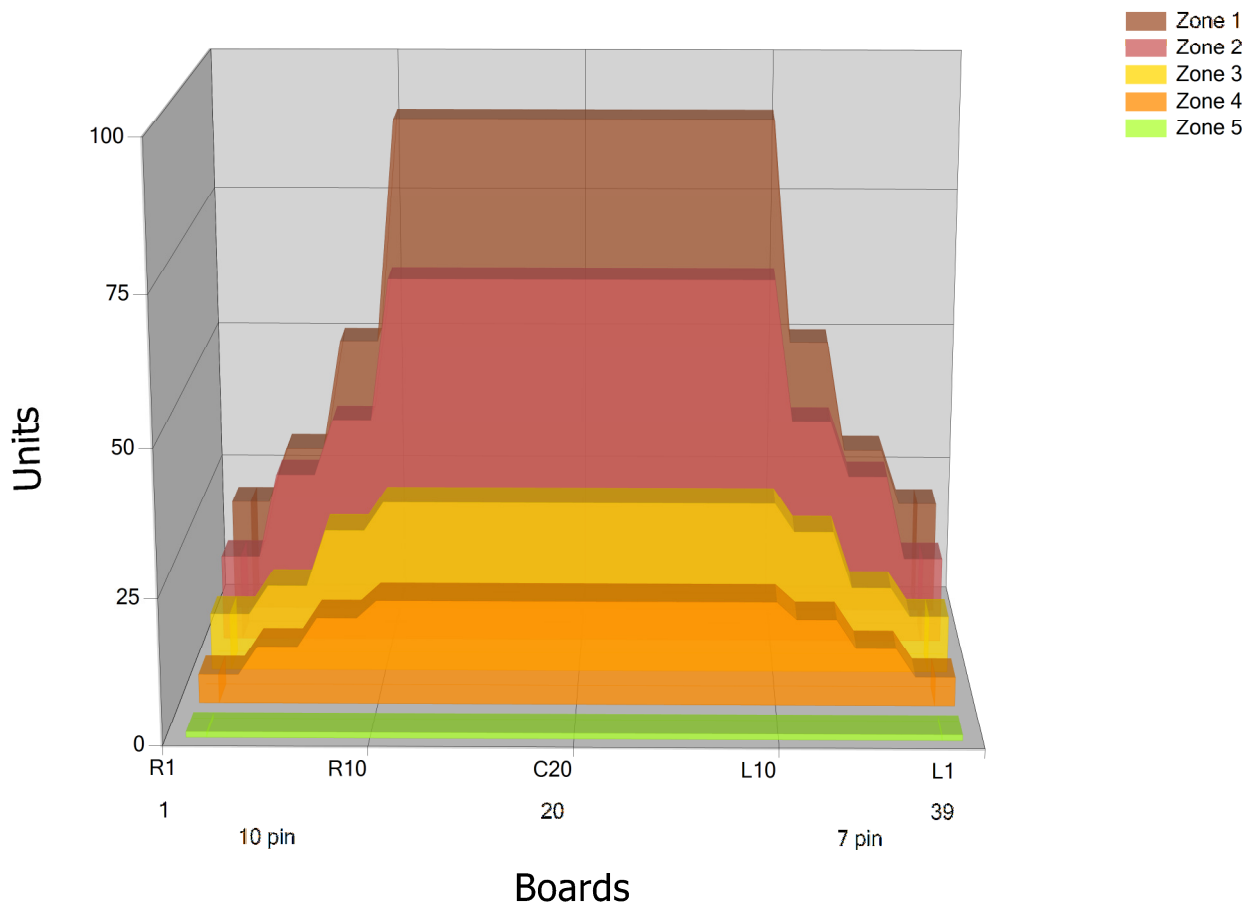

## Zone Configuration

Cleaner Transition

Mode: Clean and Condition

Speed: Max Clean

Start Cleaner Spray: 0 Feet

Start Squeegee: 0 Feet

Start Conditioning: 6 Inches

Split Pattern: No

Zone 1	Avg	Ratio	Zone 2	Avg	Ratio
Left	32.0	2.8 : 1	Left	29.0	2.2 : 1
Right	32.0	2.8 : 1	Right	29.0	2.2 : 1
Center	90.0		Center	65.0	

Zone 3	Avg	Ratio	Zone 4	Avg	Ratio
Left	16.0	1.9 : 1	Left	10.0	1.8 : 1
Right	16.0	1.9 : 1	Right	10.0	1.8 : 1
Center	30.0		Center	18.0	

Zone 5	Avg	Ratio
Left	1.0	1.0 : 1
Right	1.0	1.0 : 1
Center	1.0	