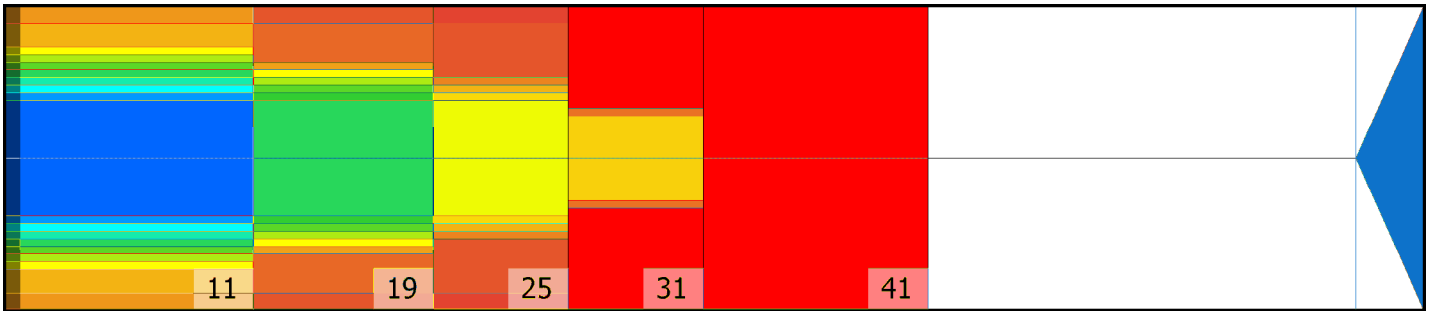

KYMPPIKISA

Conditioner:

Cleaner:

Zone Configuration

Cleaner Transition

Mode: Clean and Condition

Speed: Max Clean

Start Cleaner Spray: 0 Feet

Start Squeegee: 0 Feet

Start Conditioning: 6 Inches

Split Pattern: No

Zone 1	Avg	Ratio	Zone 2	Avg	Ratio
Left	22.2	4.1 : 1	Left	9.0	6.1 : 1
Right	22.2	4.1 : 1	Right	9.0	6.1 : 1
Center	90.0		Center	55.0	

Zone 3	Avg	Ratio	Zone 4	Avg	Ratio
Left	7.0	3.9 : 1	Left	3.0	6.7 : 1
Right	7.0	3.9 : 1	Right	3.0	6.7 : 1
Center	27.0		Center	20.0	

Zone 5	Avg	Ratio
Left	1.0	1.0 : 1
Right	1.0	1.0 : 1
Center	1.0	