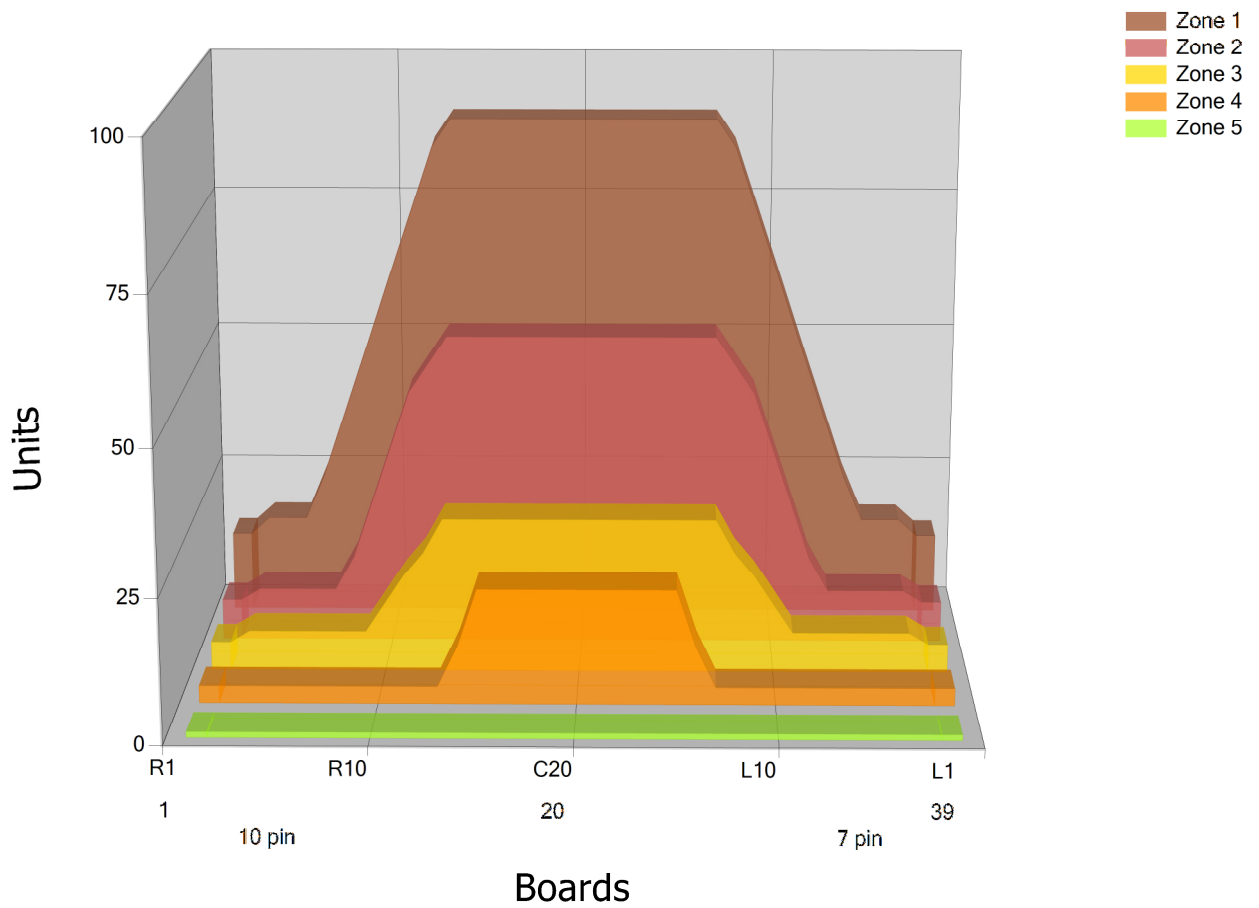

KYMPPIKISA

Conditioner:

Cleaner:

Zone Configuration

Cleaner Transition

Mode: Clean and Condition

Speed: Max Clean

Start Cleaner Spray: 0 Feet

Start Squeegee: 0 Feet

Start Conditioning: 6 Inches

Split Pattern: No

Zone 1	Avg	Ratio	Zone 2	Avg	Ratio
Left	22.2	4.1 : 1	Left	9.0	6.1 : 1
Right	22.2	4.1 : 1	Right	9.0	6.1 : 1
Center	90.0		Center	55.0	

Zone 3	Avg	Ratio	Zone 4	Avg	Ratio
Left	7.0	3.9 : 1	Left	3.0	6.7 : 1
Right	7.0	3.9 : 1	Right	3.0	6.7 : 1
Center	27.0		Center	20.0	

Zone 5	Avg	Ratio
Left	1.0	1.0 : 1
Right	1.0	1.0 : 1
Center	1.0	