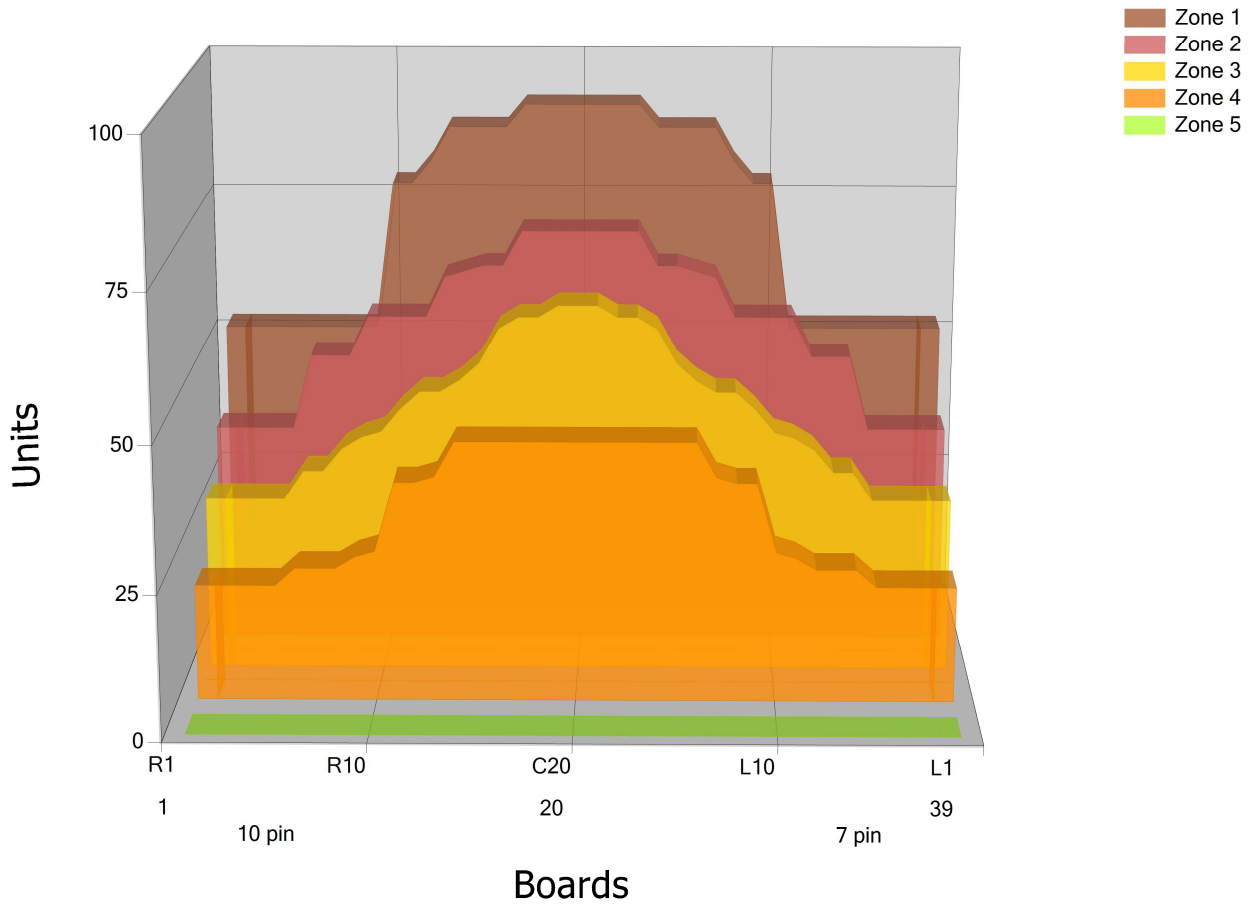

KESÄSPESSU

Conditioner:

Cleaner:

Zone Configuration

Cleaner Transition

Mode: Clean and Condition

Speed: Quick Clean

Start Cleaner Spray: 0 Feet

Start Squeegee: 0 Feet

Start Conditioning: 6 Inches

Split Pattern: No

Zone 1	Avg	Ratio	Zone 2	Avg	Ratio
Left	52.0	1.8 : 1	Left	43.2	1.7 : 1
Right	52.0	1.8 : 1	Right	43.2	1.7 : 1
Center	92.0		Center	73.0	

Zone 3	Avg	Ratio	Zone 4	Avg	Ratio
Left	32.0	2.0 : 1	Left	21.2	2.1 : 1
Right	32.0	2.0 : 1	Right	21.2	2.1 : 1
Center	63.2		Center	45.0	

Zone 5	Avg	Ratio
Left	0.0	1.0 : 1
Right	0.0	1.0 : 1
Center	0.0	