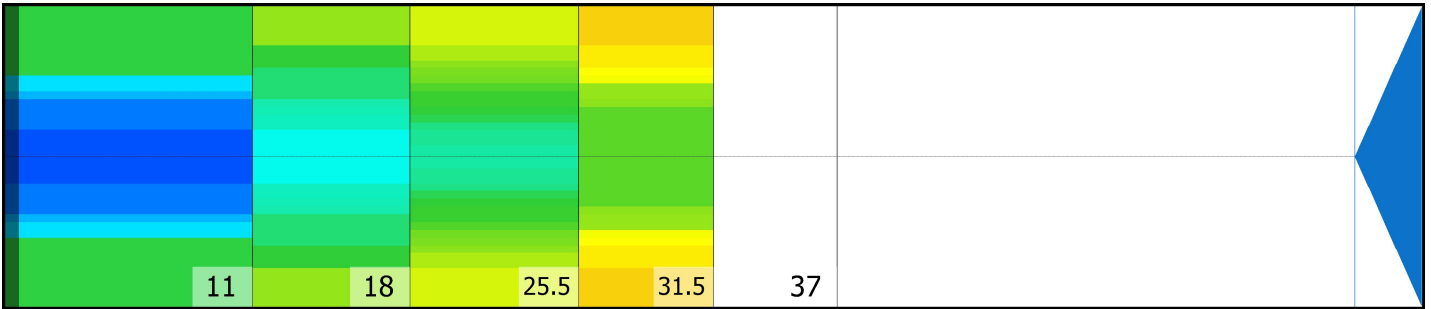

KESÄSPESSU

Conditioner:

Cleaner:

Zone Configuration

Cleaner Transition

Mode: Clean and Condition

Speed: Quick Clean

Start Cleaner Spray: 0 Feet

Start Squeegee: 0 Feet

Start Conditioning: 6 Inches

Split Pattern: No

Zone 1	Avg	Ratio	Zone 2	Avg	Ratio
Left	52.0	1.8 : 1	Left	43.2	1.7 : 1
Right	52.0	1.8 : 1	Right	43.2	1.7 : 1
Center	92.0		Center	73.0	

Zone 3	Avg	Ratio	Zone 4	Avg	Ratio
Left	32.0	2.0 : 1	Left	21.2	2.1 : 1
Right	32.0	2.0 : 1	Right	21.2	2.1 : 1
Center	63.2		Center	45.0	

Zone 5	Avg	Ratio
Left	0.0	1.0 : 1
Right	0.0	1.0 : 1
Center	0.0	