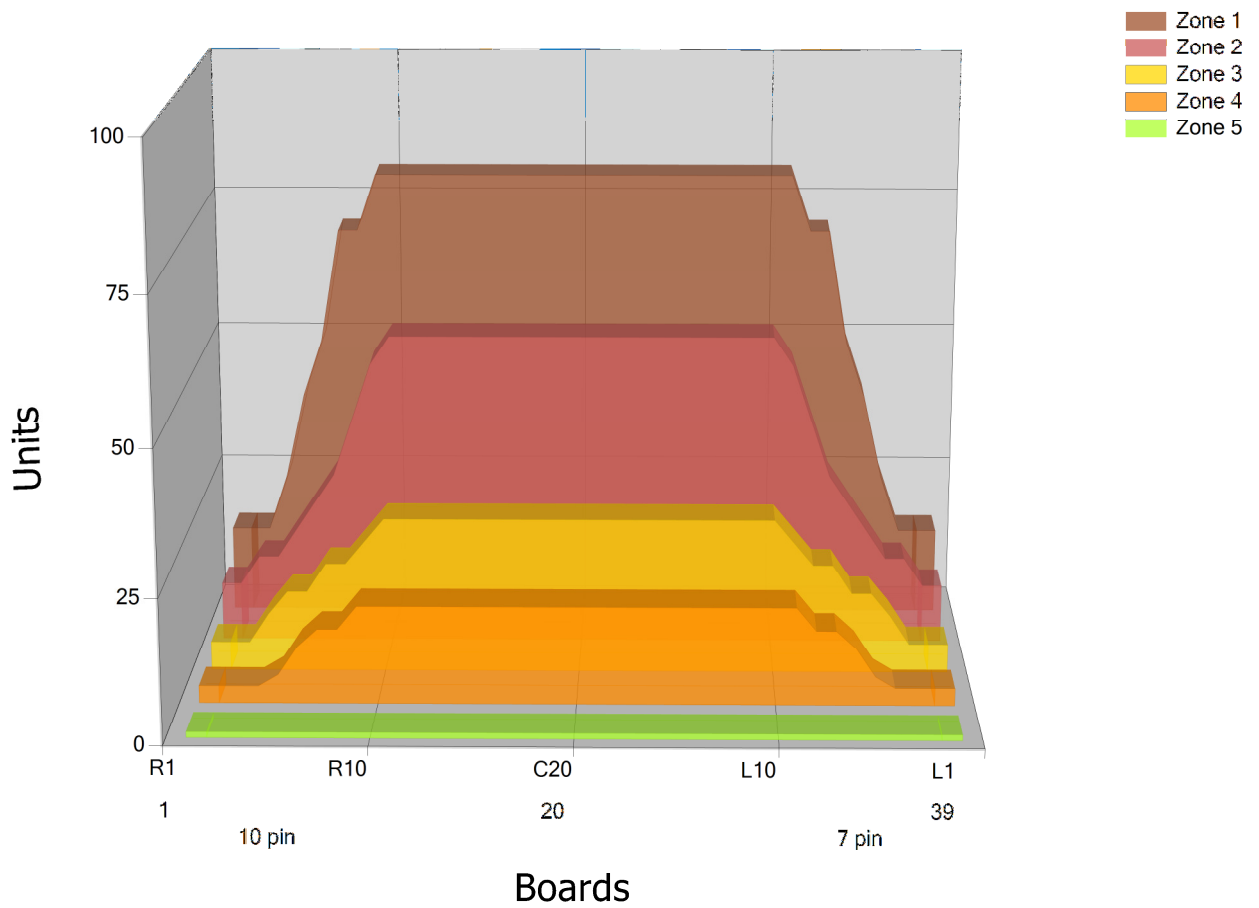

## Zone Configuration

Cleaner Transition

Mode: Clean and Condition

Speed: Max Clean

Start Cleaner Spray: 0 Feet

Start Squeegee: 0 Feet

Start Conditioning: 6 Inches

Split Pattern: No

Zone 1	Avg	Ratio	Zone 2	Avg	Ratio
Left	40.0	2.0 : 1	Left	21.0	2.6 : 1
Right	40.0	2.0 : 1	Right	21.0	2.6 : 1
Center	80.0		Center	55.0	

Zone 3	Avg	Ratio	Zone 4	Avg	Ratio
Left	12.4	2.2 : 1	Left	6.8	2.5 : 1
Right	12.4	2.2 : 1	Right	6.8	2.5 : 1
Center	27.0		Center	17.0	

Zone 5	Avg	Ratio
Left	1.0	1.0 : 1
Right	1.0	1.0 : 1
Center	1.0	