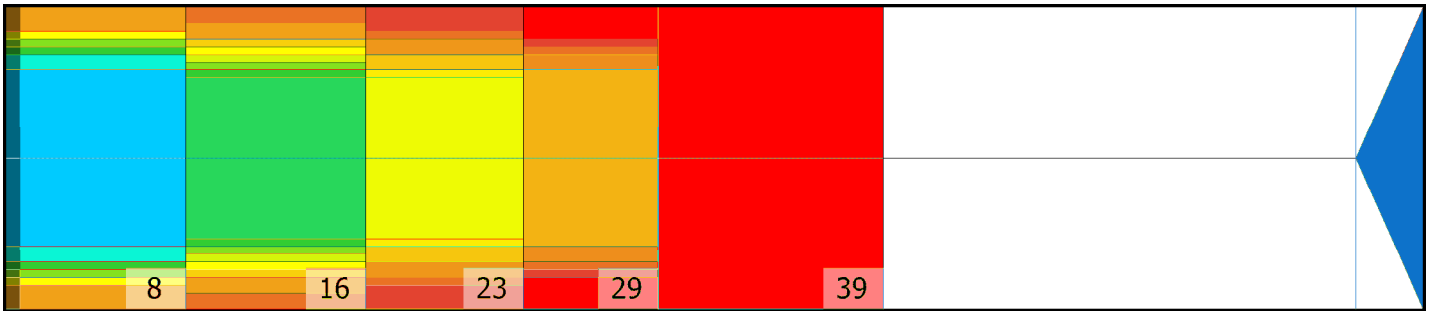

## Zone Configuration

Cleaner Transition

Mode: Clean and Condition

Speed: Max Clean

Start Cleaner Spray: 0 Feet

Start Squeegee: 0 Feet

Start Conditioning: 6 Inches

Split Pattern: No

Zone 1	Avg	Ratio	Zone 2	Avg	Ratio
Left	40.0	2.0 : 1	Left	21.0	2.6 : 1
Right	40.0	2.0 : 1	Right	21.0	2.6 : 1
Center	80.0		Center	55.0	

Zone 3	Avg	Ratio	Zone 4	Avg	Ratio
Left	12.4	2.2 : 1	Left	6.8	2.5 : 1
Right	12.4	2.2 : 1	Right	6.8	2.5 : 1
Center	27.0		Center	17.0	

Zone 5	Avg	Ratio
Left	1.0	1.0 : 1
Right	1.0	1.0 : 1
Center	1.0	