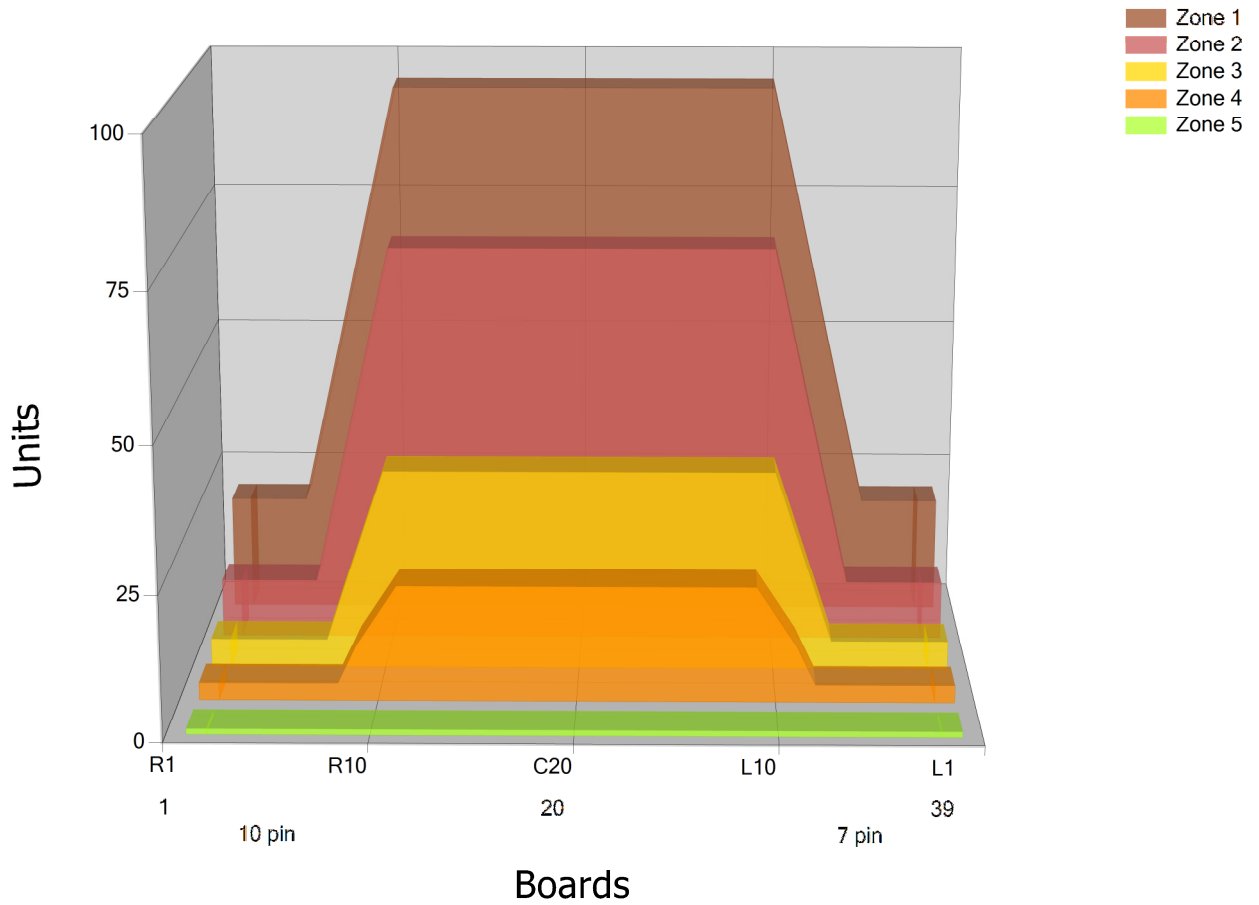

## Zone Configuration

Cleaner Transition

Mode: Clean and Condition

Speed: Max Clean

Start Cleaner Spray: 0 Feet

Start Squeegee: 0 Feet

Start Conditioning: 6 Inches

Split Pattern: No

Zone 1	Avg	Ratio	Zone 2	Avg	Ratio
Left	29.0	3.3 : 1	Left	13.0	5.4 : 1
Right	29.0	3.3 : 1	Right	13.0	5.4 : 1
Center	95.0		Center	70.0	

Zone 3	Avg	Ratio	Zone 4	Avg	Ratio
Left	5.0	7.0 : 1	Left	3.0	6.7 : 1
Right	5.0	7.0 : 1	Right	3.0	6.7 : 1
Center	35.0		Center	20.0	

Zone 5	Avg	Ratio
Left	1.0	1.0 : 1
Right	1.0	1.0 : 1
Center	1.0	