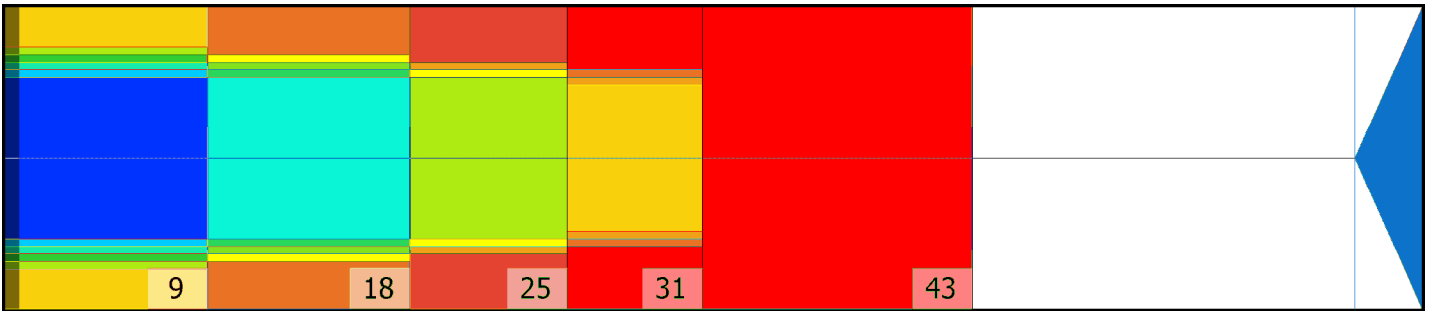

## Zone Configuration

Cleaner Transition

Mode: Clean and Condition

Speed: Max Clean

Start Cleaner Spray: 0 Feet

Start Squeegee: 0 Feet

Start Conditioning: 6 Inches

Split Pattern: No

Zone 1	Avg	Ratio	Zone 2	Avg	Ratio
Left	29.0	3.3 : 1	Left	13.0	5.4 : 1
Right	29.0	3.3 : 1	Right	13.0	5.4 : 1
Center	95.0		Center	70.0	

Zone 3	Avg	Ratio	Zone 4	Avg	Ratio
Left	5.0	7.0 : 1	Left	3.0	6.7 : 1
Right	5.0	7.0 : 1	Right	3.0	6.7 : 1
Center	35.0		Center	20.0	

Zone 5	Avg	Ratio
Left	1.0	1.0 : 1
Right	1.0	1.0 : 1
Center	1.0	