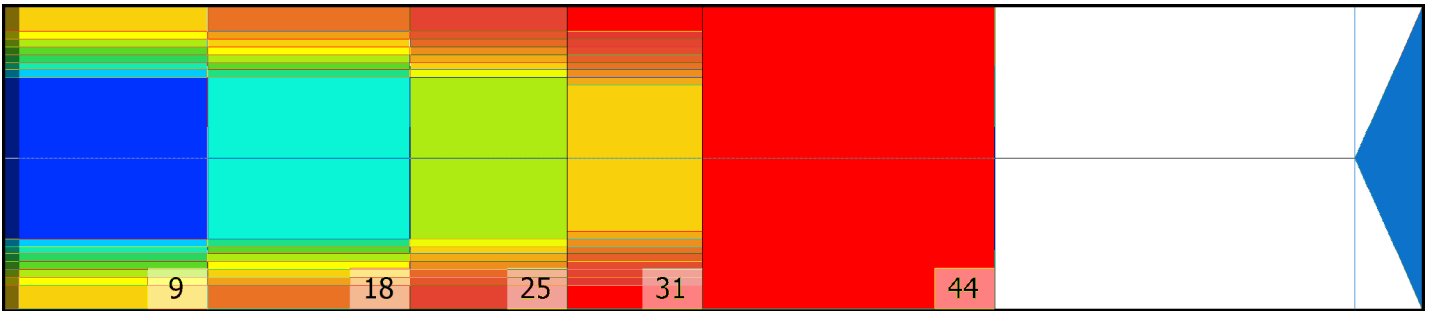

## Zone Configuration

Cleaner Transition

Mode: Clean and Condition

Speed: Max Clean

Start Cleaner Spray: 0 Feet

Start Squeegee: 0 Feet

Start Conditioning: 6 Inches

Split Pattern: No

Zone 1	Avg	Ratio	Zone 2	Avg	Ratio
Left	36.0	2.6 : 1	Left	21.0	3.3 : 1
Right	36.0	2.6 : 1	Right	21.0	3.3 : 1
Center	95.0		Center	70.0	

Zone 3	Avg	Ratio	Zone 4	Avg	Ratio
Left	10.0	3.5 : 1	Left	5.2	3.8 : 1
Right	10.0	3.5 : 1	Right	5.2	3.8 : 1
Center	35.0		Center	20.0	

Zone 5	Avg	Ratio
Left	1.0	1.0 : 1
Right	1.0	1.0 : 1
Center	1.0	