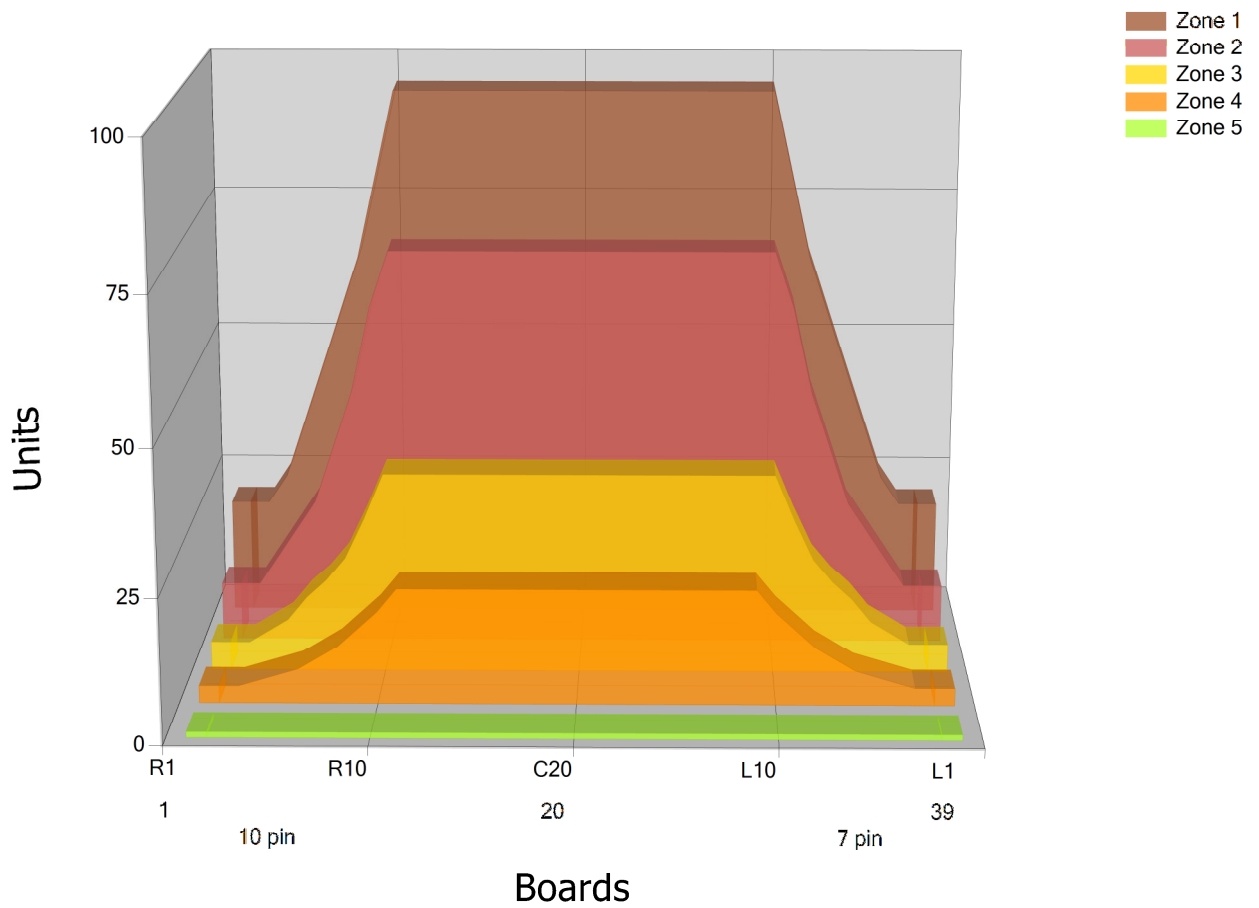

## Zone Configuration

Cleaner Transition

Mode: Clean and Condition

Speed: Max Clean

Start Cleaner Spray: 0 Feet

Start Squeegee: 0 Feet

Start Conditioning: 6 Inches

Split Pattern: No

Zone 1	Avg	Ratio	Zone 2	Avg	Ratio
Left	36.0	2.6 : 1	Left	21.0	3.3 : 1
Right	36.0	2.6 : 1	Right	21.0	3.3 : 1
Center	95.0		Center	70.0	

Zone 3	Avg	Ratio	Zone 4	Avg	Ratio
Left	10.0	3.5 : 1	Left	5.2	3.8 : 1
Right	10.0	3.5 : 1	Right	5.2	3.8 : 1
Center	35.0		Center	20.0	

Zone 5	Avg	Ratio
Left	1.0	1.0 : 1
Right	1.0	1.0 : 1
Center	1.0	