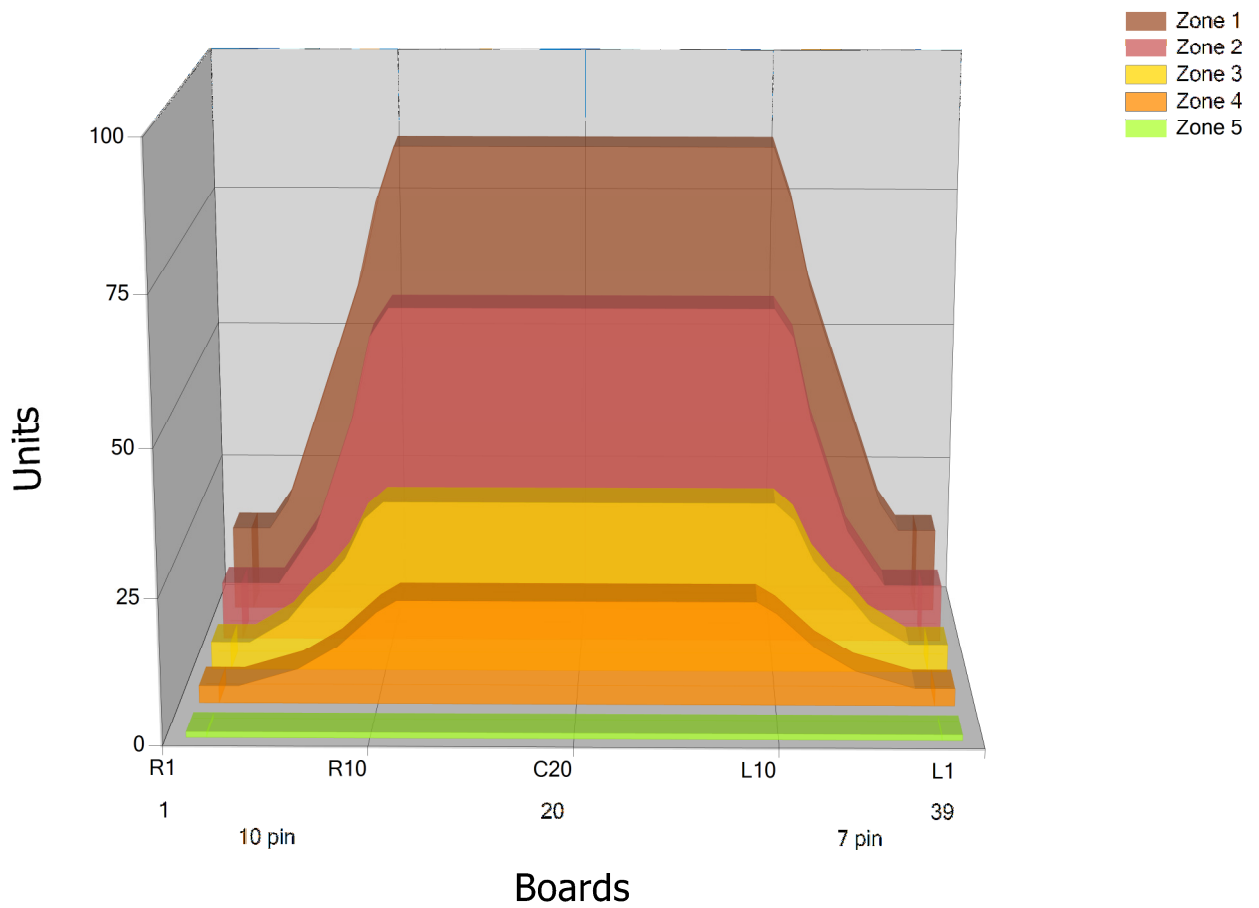

## Zone Configuration

Cleaner Transition

Mode: Clean and Condition

Speed: Max Clean

Start Cleaner Spray: 0 Feet

Start Squeegee: 0 Feet

Start Conditioning: 6 Inches

Split Pattern: No

Zone 1	Avg	Ratio	Zone 2	Avg	Ratio
Left	31.0	2.7 : 1	Left	17.0	3.5 : 1
Right	31.0	2.7 : 1	Right	17.0	3.5 : 1
Center	85.0		Center	60.0	

Zone 3	Avg	Ratio	Zone 4	Avg	Ratio
Left	10.0	3.0 : 1	Left	5.2	3.5 : 1
Right	10.0	3.0 : 1	Right	5.2	3.5 : 1
Center	30.0		Center	18.0	

Zone 5	Avg	Ratio
Left	1.0	1.0 : 1
Right	1.0	1.0 : 1
Center	1.0	