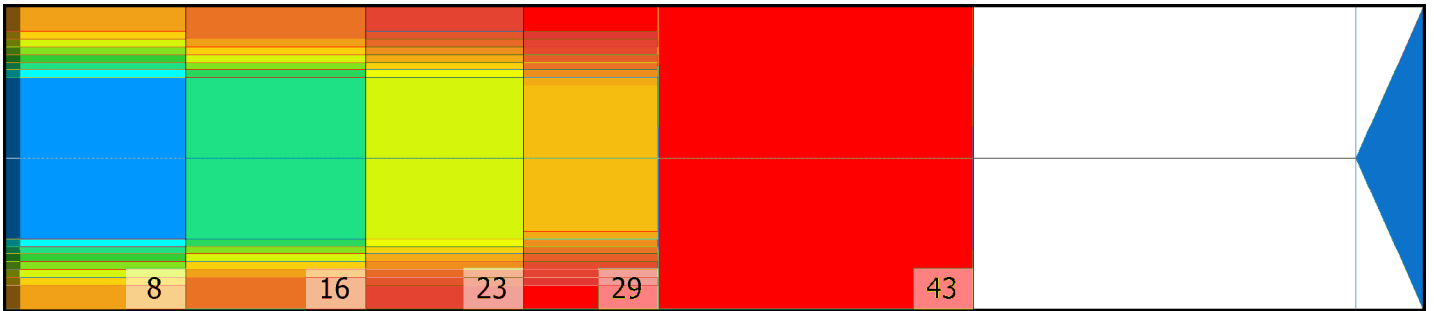

## Zone Configuration

Cleaner Transition

Mode: Clean and Condition

Speed: Max Clean

Start Cleaner Spray: 0 Feet

Start Squeegee: 0 Feet

Start Conditioning: 6 Inches

Split Pattern: No

Zone 1	Avg	Ratio	Zone 2	Avg	Ratio
Left	31.0	2.7 : 1	Left	17.0	3.5 : 1
Right	31.0	2.7 : 1	Right	17.0	3.5 : 1
Center	85.0		Center	60.0	

Zone 3	Avg	Ratio	Zone 4	Avg	Ratio
Left	10.0	3.0 : 1	Left	5.2	3.5 : 1
Right	10.0	3.0 : 1	Right	5.2	3.5 : 1
Center	30.0		Center	18.0	

Zone 5	Avg	Ratio
Left	1.0	1.0 : 1
Right	1.0	1.0 : 1
Center	1.0	