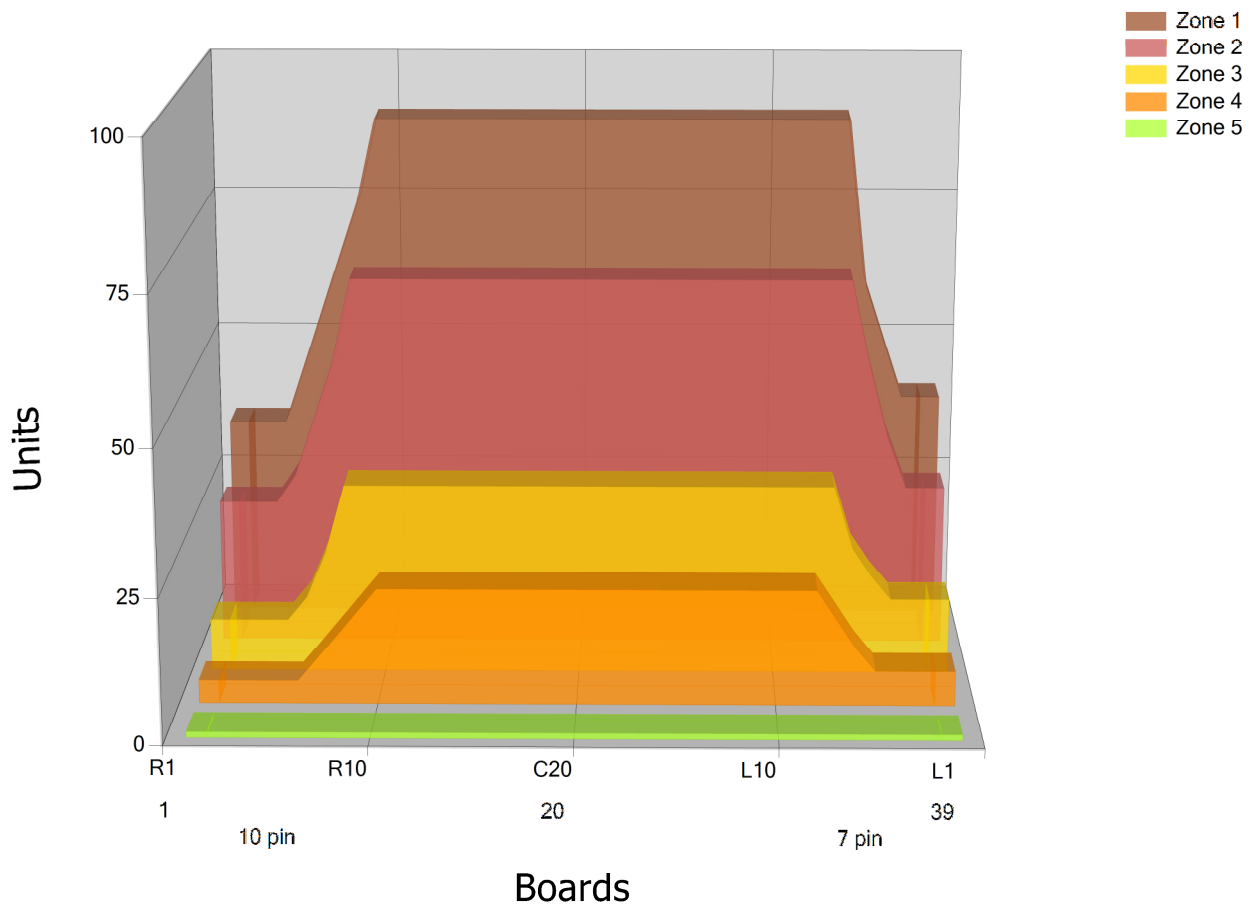

PULTTI18

Conditioner:

Cleaner:

Zone Configuration

Cleaner Transition

Mode: Clean and Condition

Speed: Max Clean

Start Cleaner Spray: 0 Feet

Start Squeegee: 0 Feet

Start Conditioning: 6 Inches

Split Pattern: No

Zone 1	Avg	Ratio	Zone 2	Avg	Ratio
Left	66.0	1.4 : 1	Left	49.0	1.3 : 1
Right	47.0	1.4 : 1	Right	34.0	1.3 : 1
Center	90.0		Center	65.0	

Zone 3	Avg	Ratio	Zone 4	Avg	Ratio
Left	19.6	1.7 : 1	Left	8.6	2.3 : 1
Right	12.2	1.7 : 1	Right	4.8	2.3 : 1
Center	33.0		Center	20.0	

Zone 5	Avg	Ratio
Left	1.0	1.0 : 1
Right	1.0	1.0 : 1
Center	1.0	