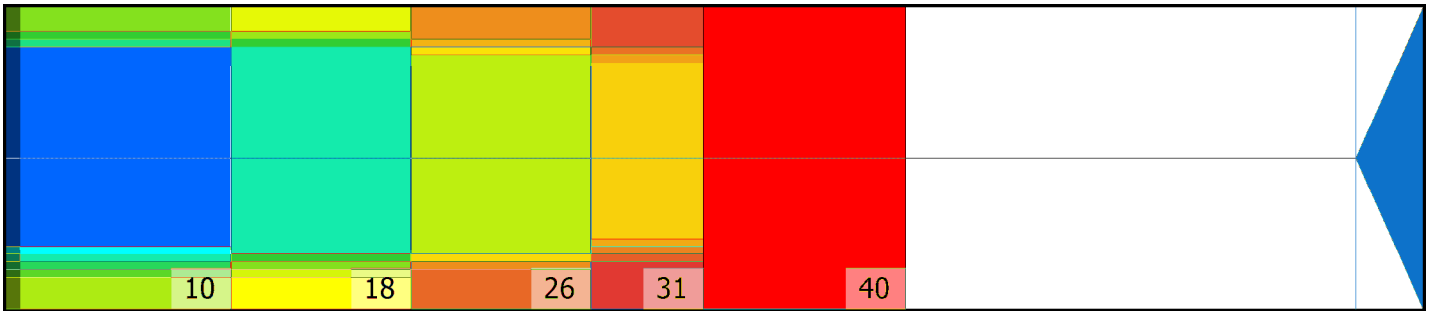

PULTTI18

Conditioner:

Cleaner:

Zone Configuration

Cleaner Transition

Mode: Clean and Condition

Speed: Max Clean

Start Cleaner Spray: 0 Feet

Start Squeegee: 0 Feet

Start Conditioning: 6 Inches

Split Pattern: No

Zone 1	Avg	Ratio	Zone 2	Avg	Ratio
Left	66.0	1.4 : 1	Left	49.0	1.3 : 1
Right	47.0	1.4 : 1	Right	34.0	1.3 : 1
Center	90.0		Center	65.0	

Zone 3	Avg	Ratio	Zone 4	Avg	Ratio
Left	19.6	1.7 : 1	Left	8.6	2.3 : 1
Right	12.2	1.7 : 1	Right	4.8	2.3 : 1
Center	33.0		Center	20.0	

Zone 5	Avg	Ratio
Left	1.0	1.0 : 1
Right	1.0	1.0 : 1
Center	1.0	